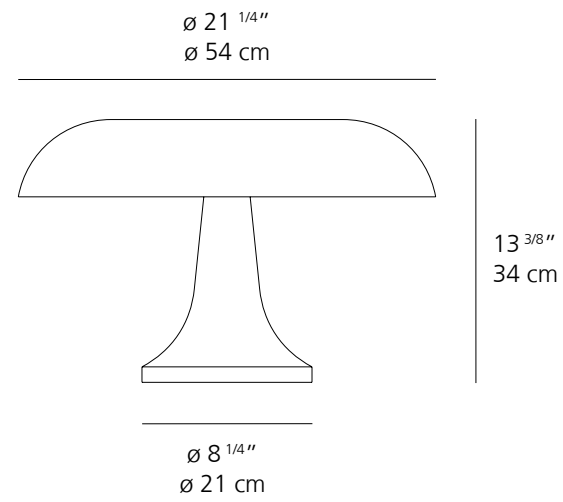

↗ Nesso

Technical Data

Nesso Table

- White
- Orange

Description
Body and diffuser in injected molded ABS thermoplastic

Light Source	Voltage	Delivered Lumens
LED-T	120V	max 4X25W E12/G16.5

↗ Nessino

Technical Data