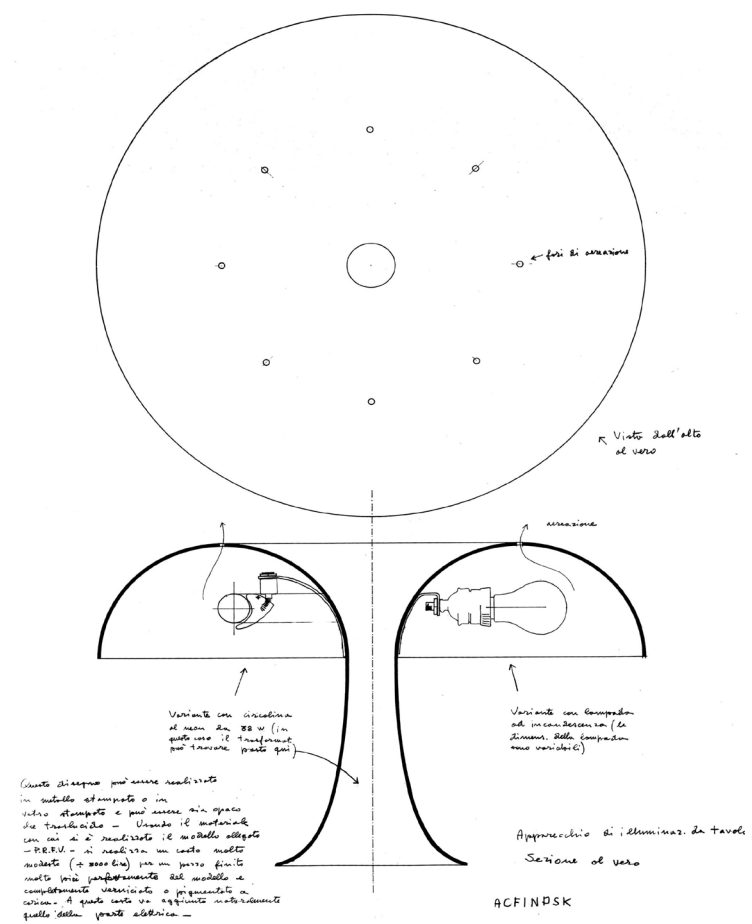

↗ Iconic

An iconic piece having staged its presence in various landmarks such as museums and television series, Nesso is considered a valuable piece of art.