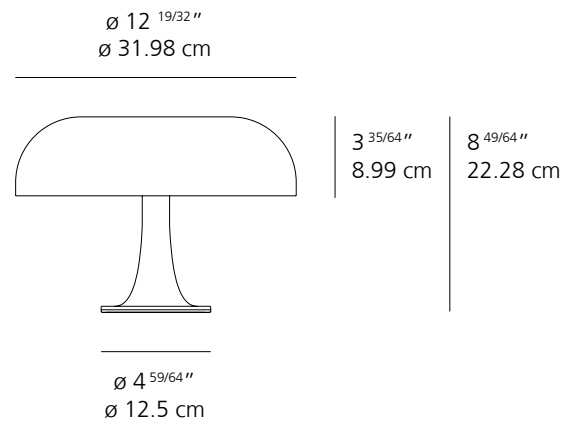

↗ Nessino

Technical Data

Nessino Table

- White
- Orange

Description
Body and diffuser in injected molded ABS thermoplastic

Light Source	Voltage	Delivered Lumens
LED-T	120V	max 4X25W E12/G16.5