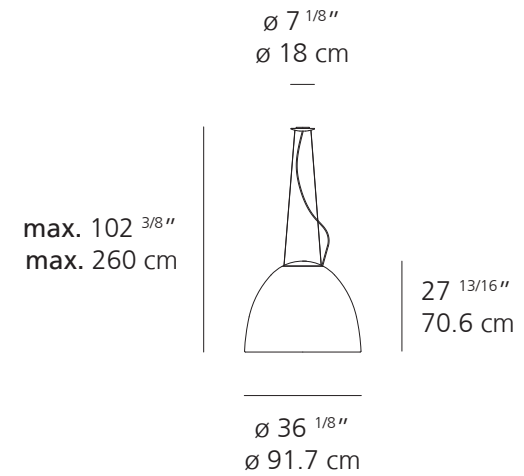

Technical data

MATERIALS	Body of the lamp in aluminum. Lower diffuser in polycarbonate.
EMISSION	Direct lighting with subtle indirect lighting
LIGHT SOURCE	124.8W 3000K >93CRI
DIMMING FEATURE	Dimmable
FINISH	● Dark Grey
CERTIFICATIONS	c.UL.us listed