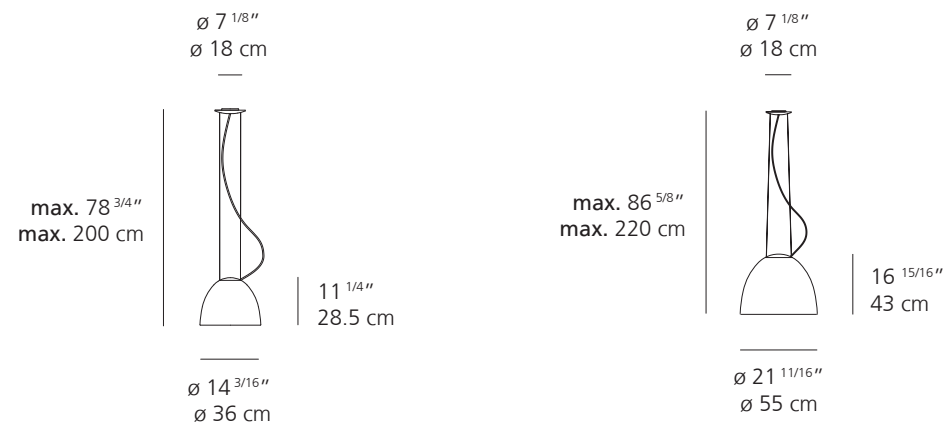

CERTIFICATIONS

c.UL.us listed

c.UL.us listed

Nur Suspension

Technical data

	MINI	CLASSIC
MATERIALS	Body of the lamp in aluminum. Lower diffuser in polycarbonate.	Body of the lamp in aluminum. Lower diffuser in polycarbonate.
EMISSION	Direct lighting with subtle indirect lighting	Direct lighting with subtle indirect lighting
LIGHT SOURCE	LED 26.9W 3000K >93CRI or LED, HAL Max 100W E26/A19	LED 43W 3000K >93CRI or LED, HAL Max 150W E26/A19
DIMMING FEATURE	Dimmable	Dimmable
FINISH	<ul style="list-style-type: none"> ● Aluminum ● Anthracite Grey 	<ul style="list-style-type: none"> ● Aluminum ● Anthracite Grey
CERTIFICATIONS	c.UL.us listed	c.UL.us listed

Nur Gloss Suspension

Technical data

	MINI	CLASSIC
MATERIALS	Body of lamp in aluminum. Upper cap in borosilicate sanded glass. Polycarbonate lower diffuser.	Body of lamp in aluminum. Upper cap in borosilicate sanded glass. Polycarbonate lower diffuser.
EMISSION	Direct lighting with subtle indirect lighting	Direct lighting with subtle indirect lighting
LIGHT SOURCE	LED 27W 3000K >90CRI or LED, CFL, HAL, INC max 150W E26/A19	LED 42W 3000K >90CRI or LED, CFL, HAL, INC max 150W E26/A19
DIMMING FEATURE	Dimmable	Dimmable
FINISH	<ul style="list-style-type: none"> ● Gloss Black ○ Gloss White ● Gloss Orange^{New} ● Gloss Green^{New} ● Gloss Grey^{New} 	<ul style="list-style-type: none"> ● Gloss Black ○ Gloss White ● Gloss Orange^{New} ● Gloss Green^{New} ● Gloss Grey^{New}
CERTIFICATIONS	c.UL.us listed	c.UL.us listed