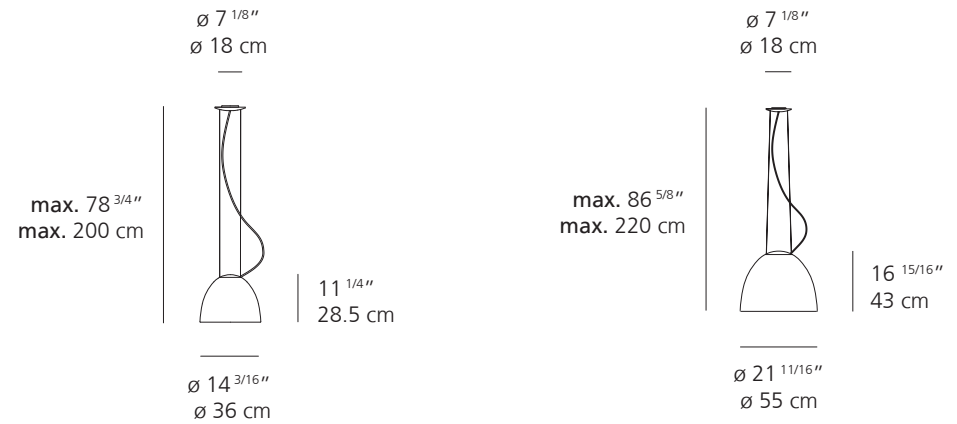

Technical data

	MINI	CLASSIC
MATERIALS	Body of lamp in aluminum. Upper cap in borosilicate sanded glass. Polycarbonate lower diffuser.	Body of lamp in aluminum. Upper cap in borosilicate sanded glass. Polycarbonate lower diffuser.
EMISSION	Direct lighting with subtle indirect lighting	Direct lighting with subtle indirect lighting
LIGHT SOURCE	LED 27W 3000K >90CRI or LED, CFL, HAL, INC max 150W E26/A19	LED 42W 3000K >90CRI or LED, CFL, HAL, INC max 150W E26/A19
DIMMING FEATURE	Dimmable	Dimmable
FINISH	● Gloss Black ○ Gloss White ● Gloss Orange^{New} ● Gloss Green^{New} ● Gloss Grey^{New}	● Gloss Black ○ Gloss White ● Gloss Orange^{New} ● Gloss Green^{New} ● Gloss Grey^{New}
CERTIFICATIONS	c.UL.us listed	c.UL.us listed