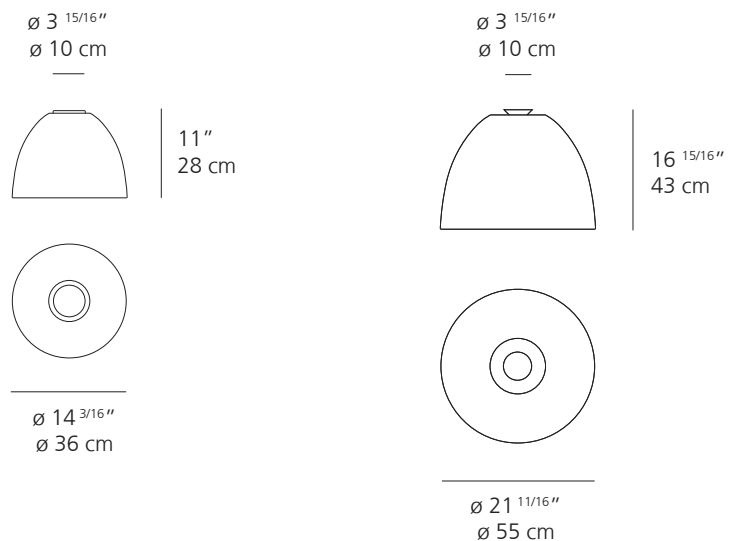

Technical data

MINI

CLASSIC

MATERIALS	Body of the lamp in aluminum. Lower diffuser in polycarbonate.	Body of the lamp in aluminum. Lower diffuser in polycarbonate.
EMISSION	Direct lighting with subtle indirect lighting	Direct lighting with subtle indirect lighting
LIGHT SOURCE	LED 27W 3000K >90CRI or LED, HAL Max 100W E26/A19	LED 44W 3000K >90CRI or LED, HAL Max 150W E26/A19
DIMMING FEATURE	Dimmable	Dimmable
FINISH	 Aluminum Anthracite Grey	 Aluminum Anthracite Grey
CERTIFICATIONS	c.UL.us listed	c.UL.us listed