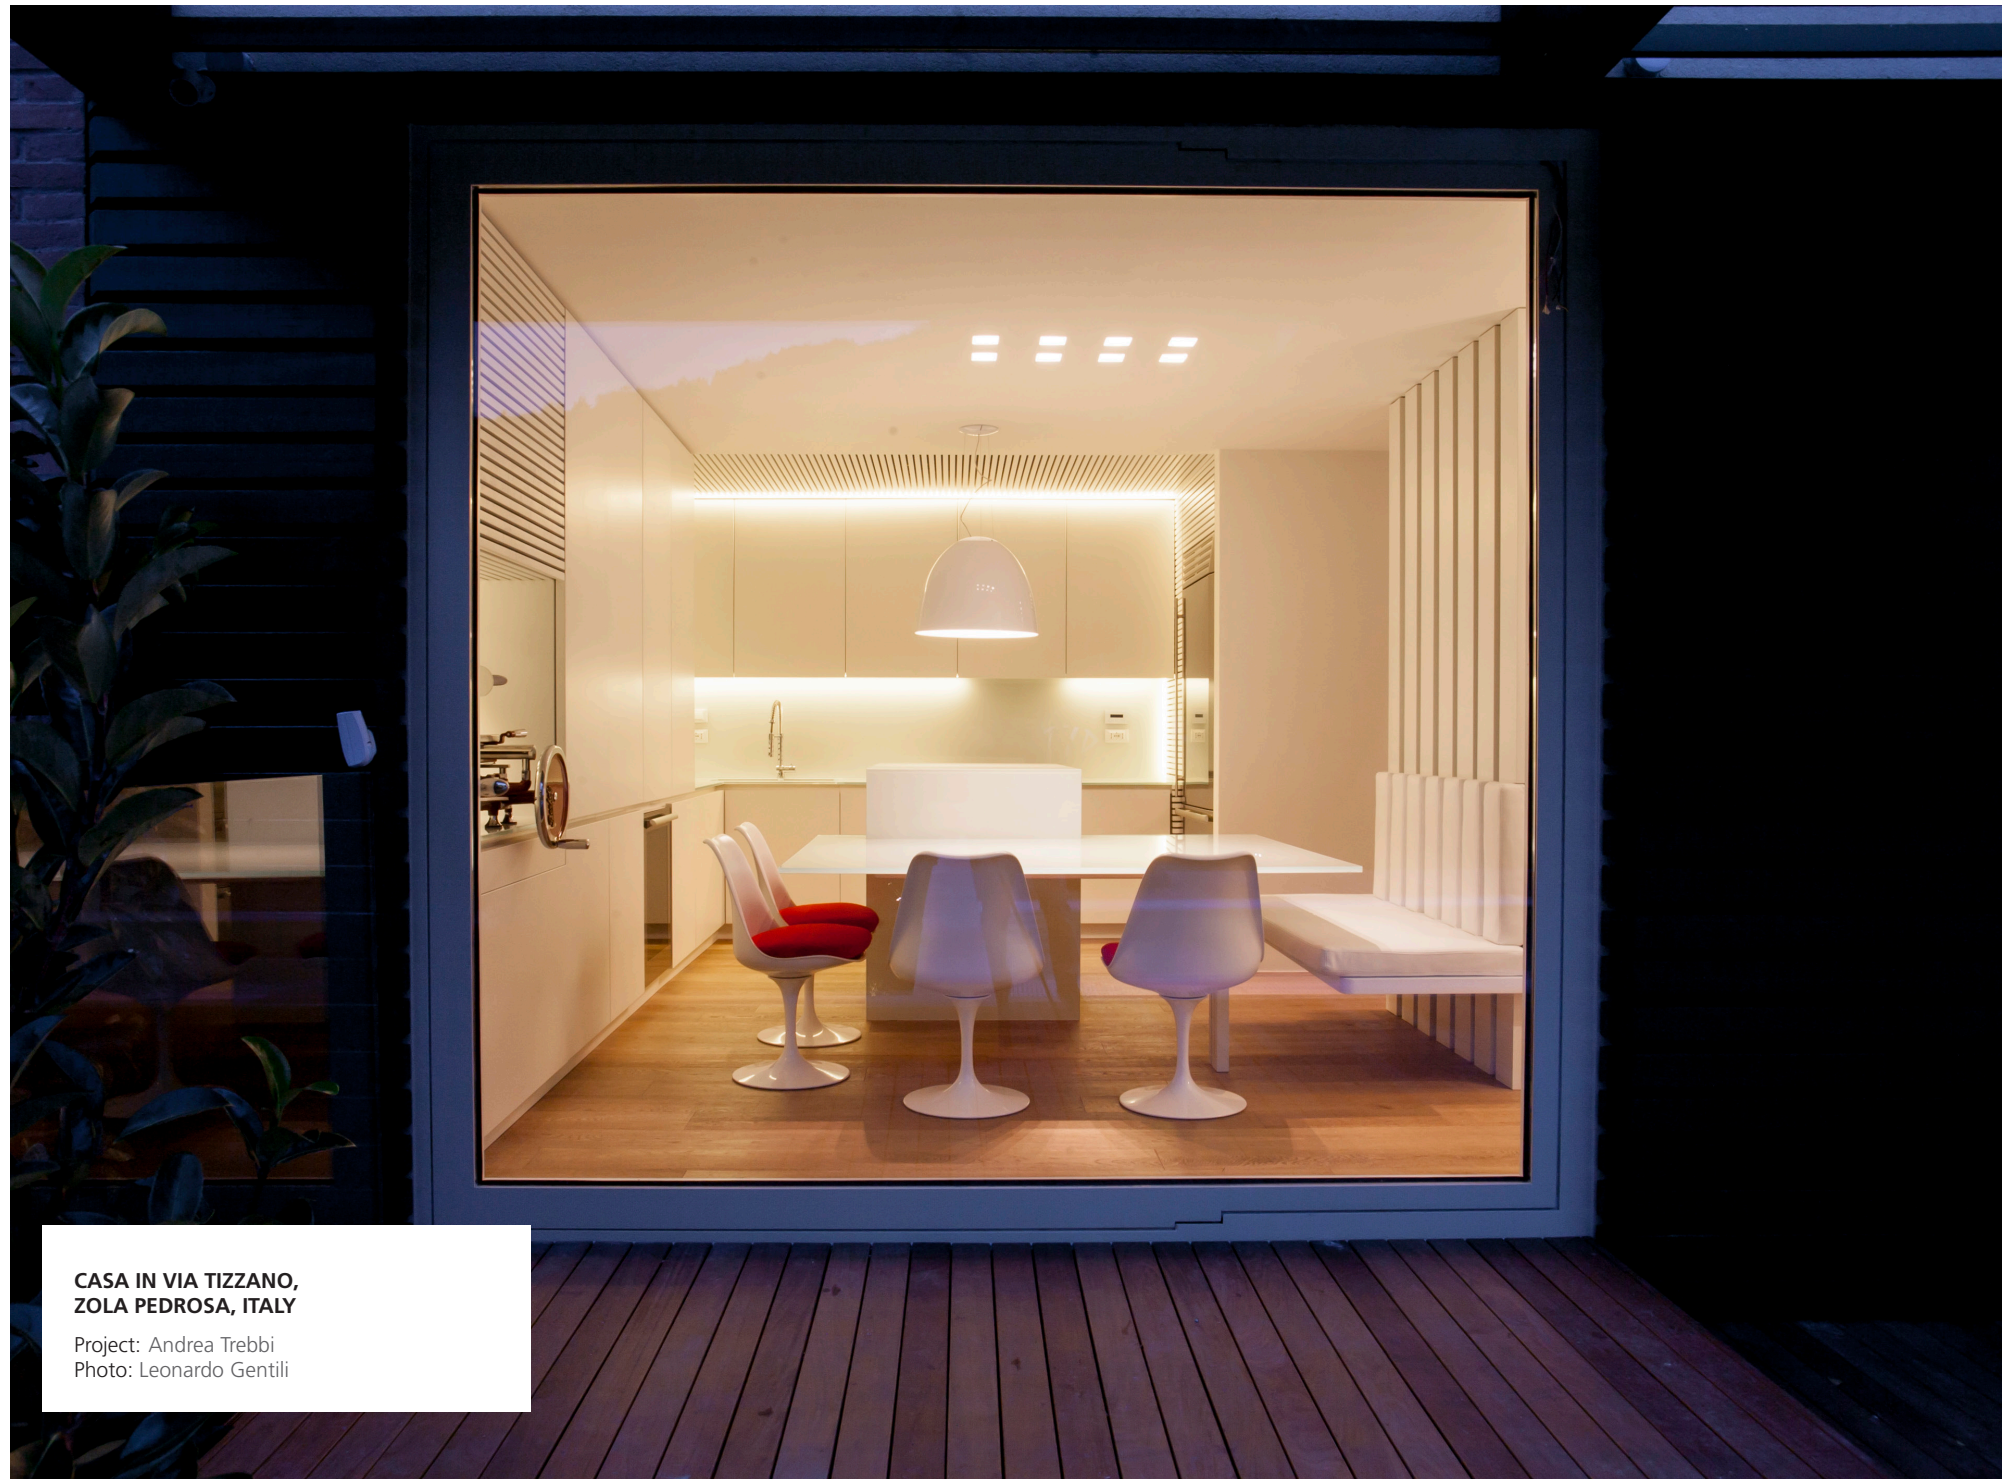

**CASA IN VIA TIZZANO,
ZOLA PEDROSA, ITALY**

Project: Andrea Trebbi
Photo: Leonardo Gentili