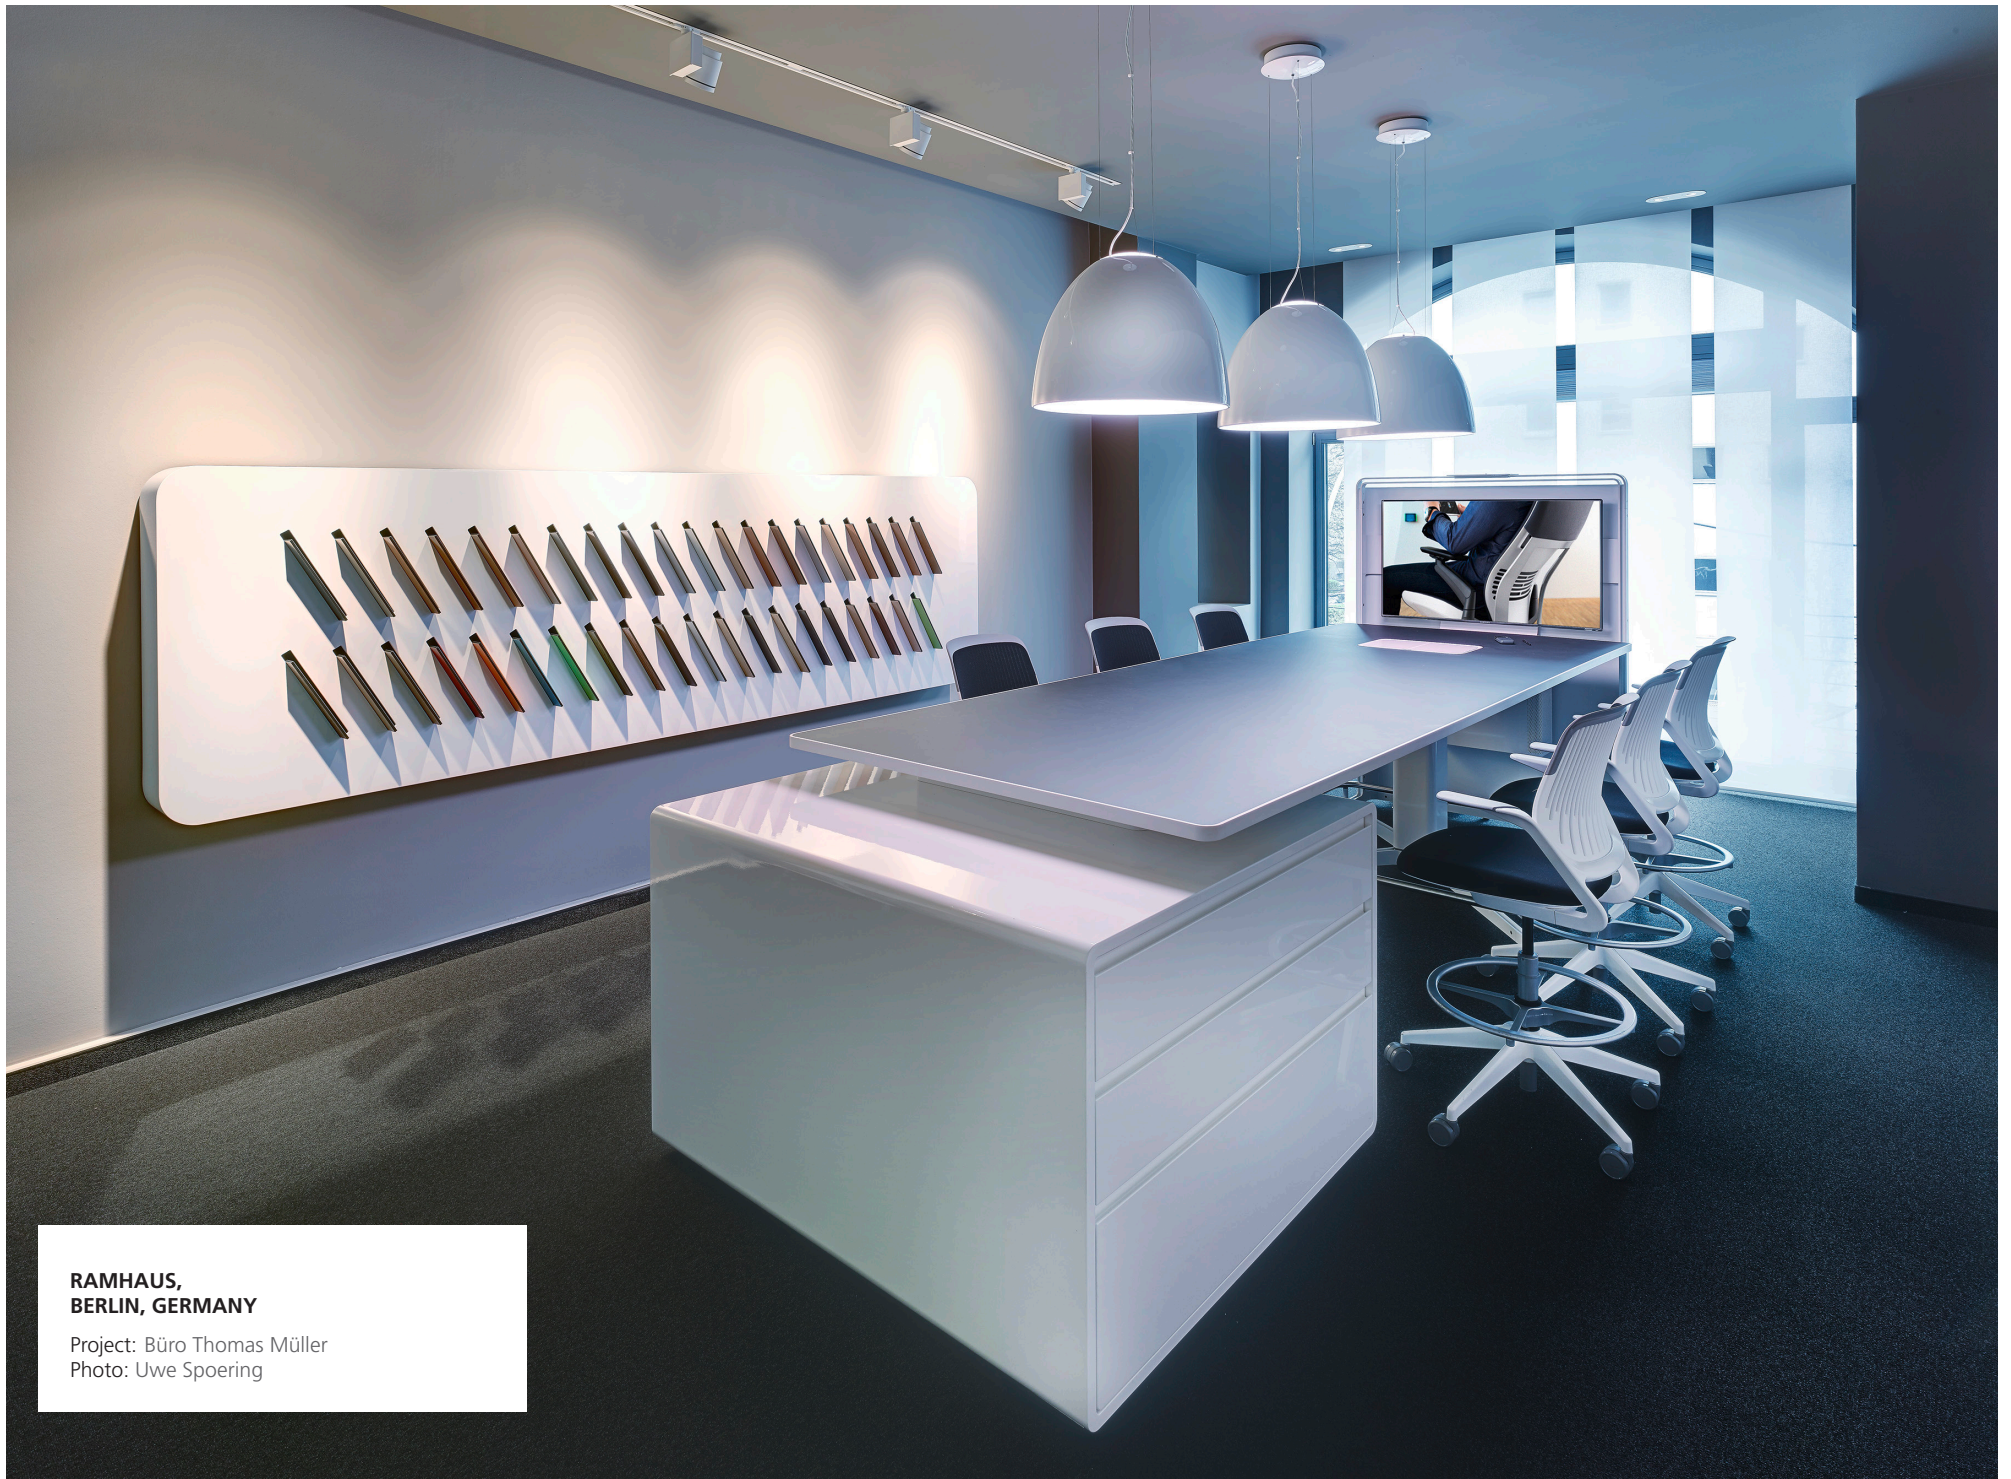

**RAMHAUS,
BERLIN, GERMANY**

Project: Büro Thomas Müller
Photo: Uwe Spoering