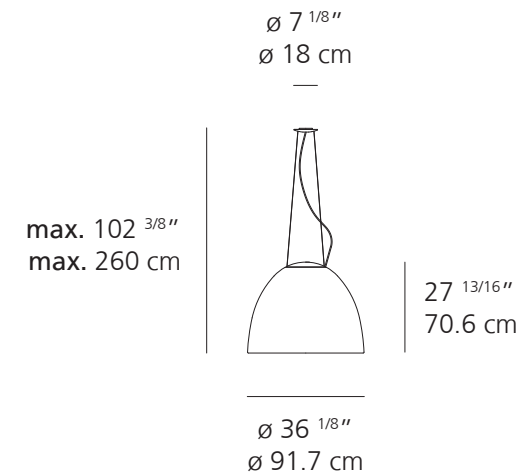

Technical data

MATERIALS	Body of the lamp in aluminum. Lower diffuser in polycarbonate.
EMISSION	Direct lighting with subtle indirect lighting
LIGHT SOURCE	LED 125W 3000K >90CRI
DIMMING FEATURE	Dimmable
FINISH	☐ Aluminum ☒ Anthracite Grey
CERTIFICATIONS	c.UL.us listed