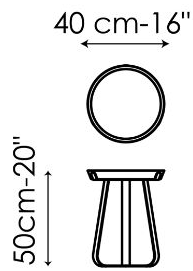

## Frinfri high

Width: 40cm  
Depth: 40cm  
Height: 50cm

## Frinfri medium

Width: 50cm  
Depth: 50cm  
Height: 45cm

## Frinfri low

Width: 80cm  
Depth: 80cm  
Height: 34cm

## Frinfri Wood high

Width: 40cm  
Depth: 40cm  
Height: 50cm