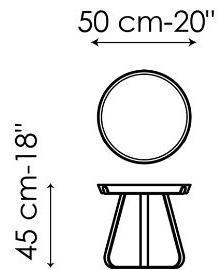

## Frinfri high

Width: 40cm  
Depth: 40cm  
Height: 50cm

## Frinfri medium

Width: 50cm  
Depth: 50cm  
Height: 45cm

## Frinfri low

Width: 80cm  
Depth: 80cm  
Height: 34cm

## Frinfri Wood high

Width: 40cm  
Depth: 40cm  
Height: 50cm