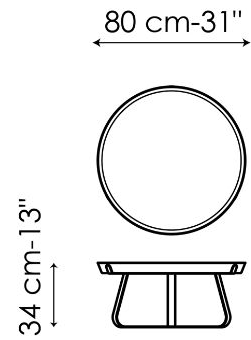

## Frinfri high

Width: 40cm  
Depth: 40cm  
Height: 50cm

## Frinfri medium

Width: 50cm  
Depth: 50cm  
Height: 45cm

## Frinfri low

Width: 80cm  
Depth: 80cm  
Height: 34cm

## Frinfri Wood high

Width: 40cm  
Depth: 40cm  
Height: 50cm