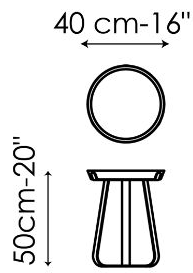

## Frinfri high

Width: 40cm  
Depth: 40cm  
Height: 50cm

## Frinfri medium

Width: 50cm  
Depth: 50cm  
Height: 45cm

## Frinfri Wood high

Width: 40cm  
Depth: 40cm  
Height: 50cm

## Frinfri Wood medium

Width: 50cm  
Depth: 50cm  
Height: 45cm