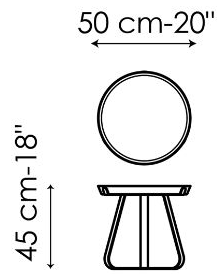

## Frinfri high

Width: 40cm  
Depth: 40cm  
Height: 50cm

## Frinfri medium

Width: 50cm  
Depth: 50cm  
Height: 45cm

## Frinfri Wood high

Width: 40cm  
Depth: 40cm  
Height: 50cm

## Frinfri Wood medium

Width: 50cm  
Depth: 50cm  
Height: 45cm