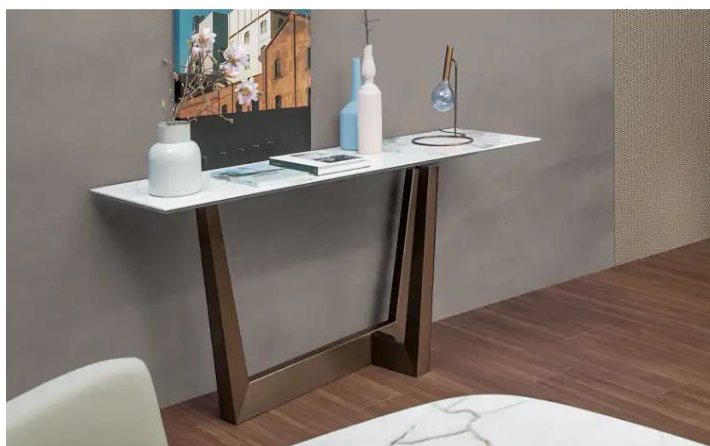

## Art Console

Elegant and original, the Art Console is a design console for entrance areas characterized by the design of the metal base that supports a long top. The load-bearing frame is distinguished for its elevated dynamism, its solidity and sculptural impact. The top is placed on it firmly, with a final effect of incredible lightness. The base is available in painted

metal while the top is available in various choices of wood or in ceramic (marble only in the round-edges version) and in the rectangular or round-edges version. The Art Console stands out on account of its elegant geometric and graphic value, enhanced by the richness of the materials and finishes.