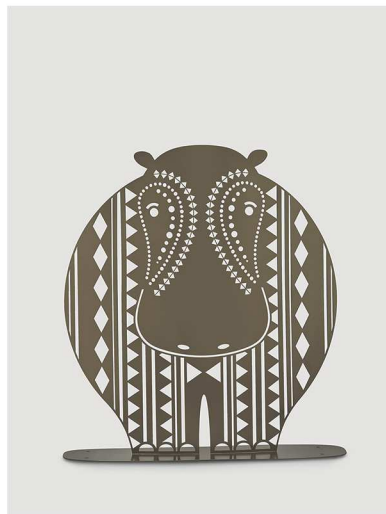

Hippo

Angeletti Ruzza

Hippo, indoor – outdoor divider, laser cut metal sheet. Pictured with anodic bronze finish. Also available with grazalema white, grey 2900 and black 7021 finish.

W — 171 cm

H — 183 cm

D — 55 cm