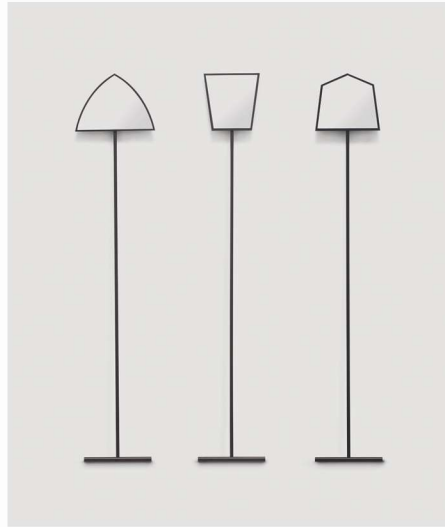

## Joseph's Mirrors

Design Fabio Meliota

Joseph's Mirrors one, Joseph's Mirror two, Joseph's Mirror three, indoor metal wall-standing mirrors. Pictured with opaque black finish. Also available bronze and brass finish.

Joseph's mirrors one:

W — 35 cm

D — 17 cm

H — 175 cm

Joseph's mirrors two:

W — 35 cm

D — 17 cm

H — 175 cm

Joseph's mirrors three:

W — 35 cm

D — 17 cm

H — 175 cm