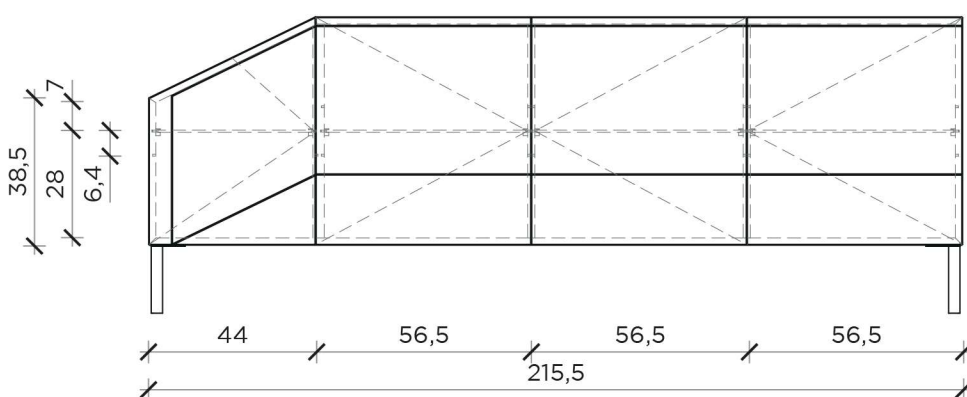

Ritratti

Design Dainelli Studio

Ritratti are storage units in mdf veneered with toulipier wood with glossy and matt laquered finish. Sideboard version has 4 doors and 4 internal shelves, while the cupboard version has 2 doors and 4 internal shelves. Ritratti is an almost magical storage, with an asymmetric shape and the detail of the cut corner. Sharp lines, play of perspectives and strong colors, available in 2 combinations, one warm and one with cold tones.

Base

Container

PIANTA | PLAN

FRONTE | FRONT

LATO | SIDE

RITRATTI

Credenza | Sideboard

Designer: