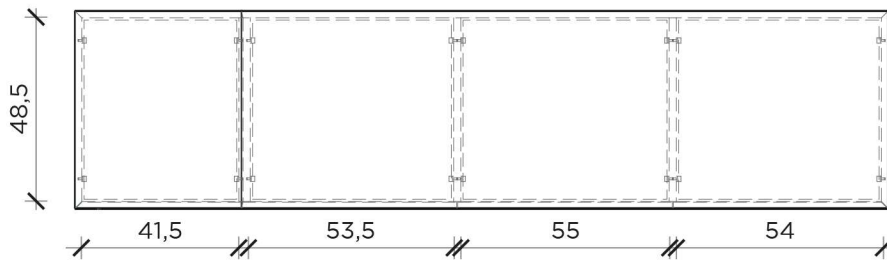

Ritratti

Design Dainelli Studio

Ritratti are storage units in mdf veneered with toulipier wood with glossy and matt laquered finish. Sideboard version has 4 doors and 4 internal shelves, while the cupboard version has 2 doors and 4 internal shelves. Ritratti is an almost magical storage, with an asymmetric shape and the detail of the cut corner. Sharp lines, play of perspectives and strong colors, available in 2 combinations, one warm and one with cold tones.

Base

Container

PIANTA | PLAN

FRONTE | FRONT

LATO | SIDE

RITRATTI

Credenza | Sideboard

Designer: