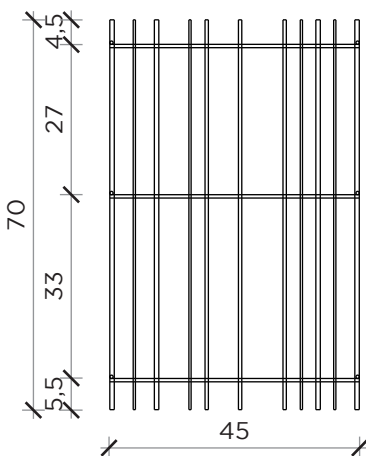

PIANTA | *PLAN*

FRONTE | *FRONT*

METRICA WALL D

Libreria | *Bookcase*

Designer: Ctrlzak
Anno | Year: 2018
Materiali | Materials: Struttura in metallo verniciato con ripiani in vetro | *Painted metal structure with glass shelves*