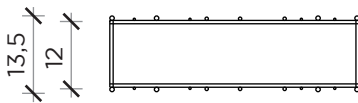

PIANTA | *PLAN*