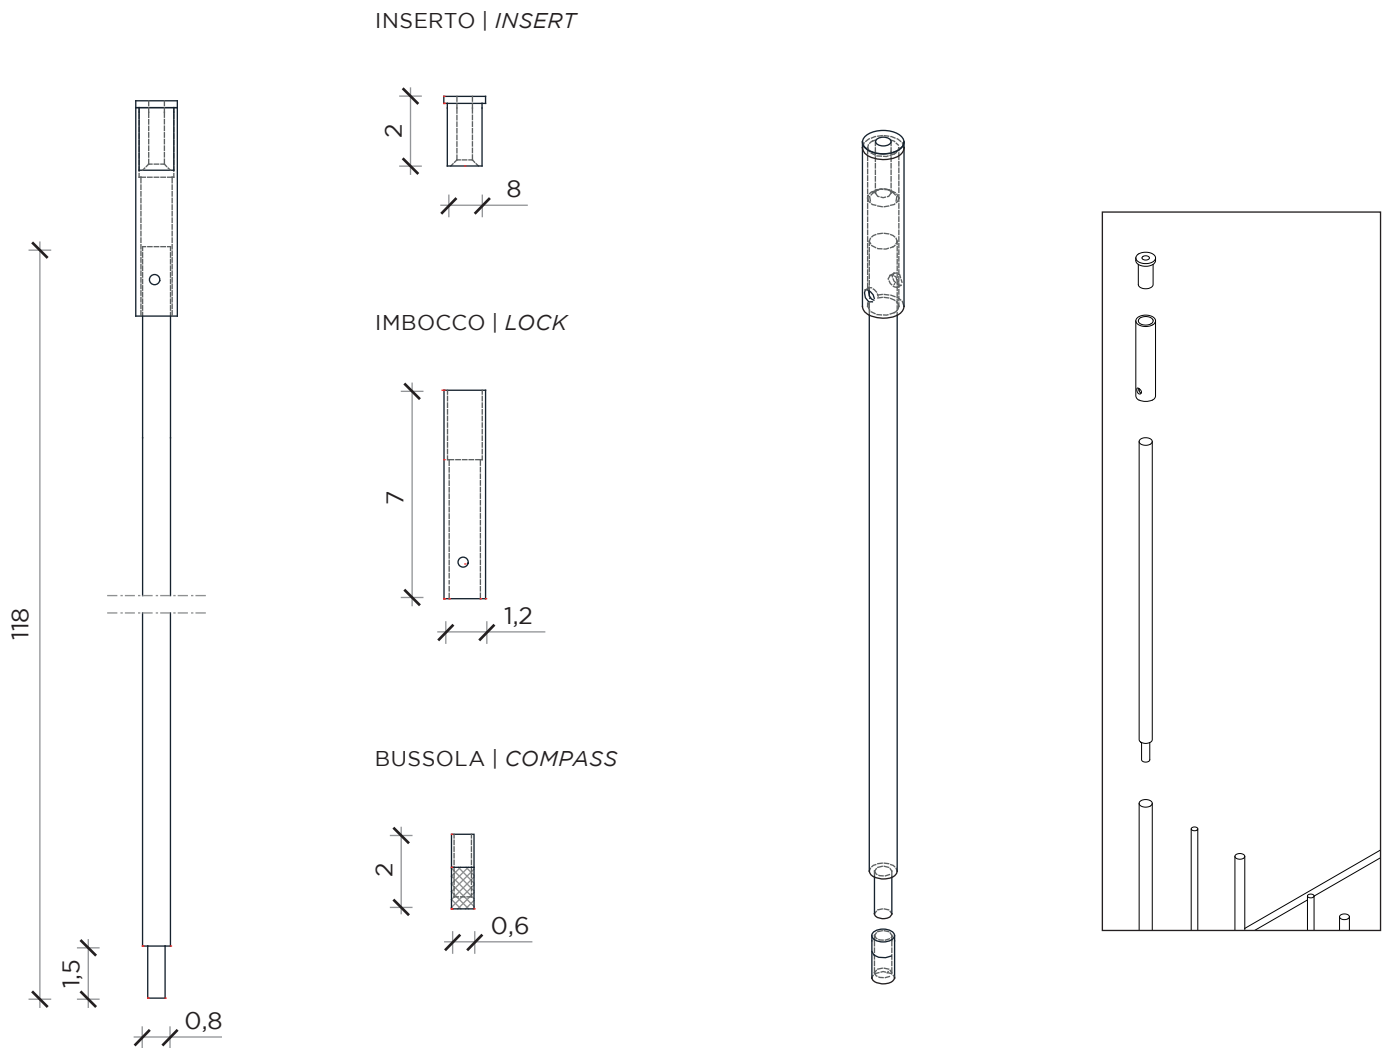

METRICA KIT EXTENSION

Designer: Ctrlzak
 Anno | Year: 2019
 Materiali | Materials: Struttura in metallo verniciato con ripiani in vetro | *Painted metal structure with glass shelves*

PIANTA | PLAN

FRONTE | FRONT