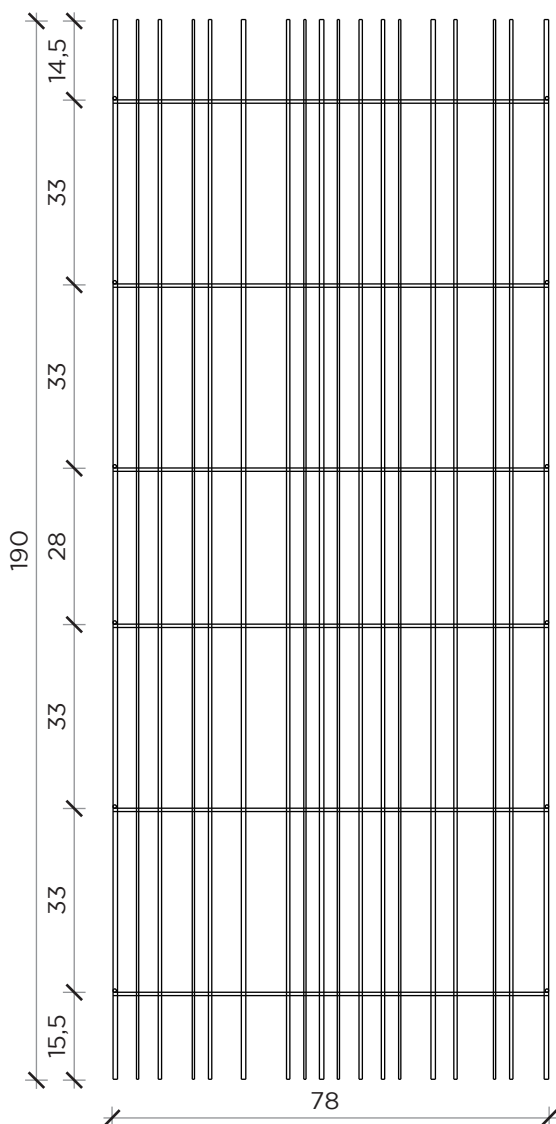

METRICA KIT EXTENSION

Designer: Ctrlzak
 Anno | Year: 2019
 Materiali | Materials: Struttura in metallo verniciato con ripiani in vetro | *Painted metal structure with glass shelves*

PIANTA | PLAN

FRONTE | FRONT