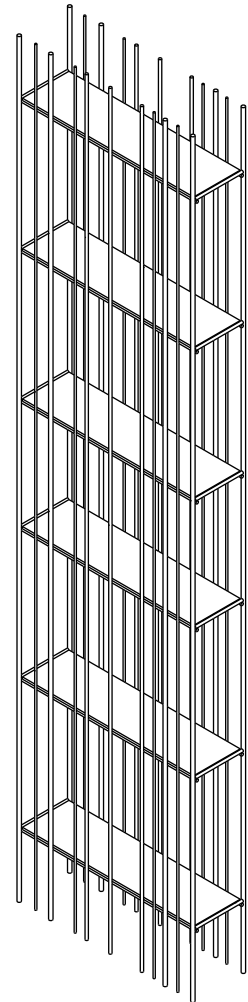

PIANTA | PLAN

FRONTE | FRONT

METRICA B

Libreria | Bookcase

Designer: Ctrlzak
 Anno | Year: 2018
 Materiali | Materials: Struttura in metallo verniciato con ripiani in vetro | Painted metal structure with glass shelves

METRICA KIT EXTENSION

Designer: Ctrlzak
 Anno | Year: 2019
 Materiali | Materials: Struttura in metallo verniciato con ripiani in vetro | *Painted metal structure with glass shelves*

PIANTA | PLAN

FRONTE | FRONT

FRONTE | *FRONT*

METRICA WALL B

Libreria | *Bookcase*

Designer: Ctrlzak
Anno | Year: 2018
Materiali | Materials: Struttura in metallo verniciato con ripiani in vetro | *Painted metal structure with glass shelves*

PIANTA | PLAN

FRONTE | FRONT

METRICA WALL C

Libreria | Bookcase

Designer: Ctrlzak
Anno | Year: 2018
Materiali | Materials: Struttura in metallo verniciato con ripiani in vetro | *Painted metal structure with glass shelves*