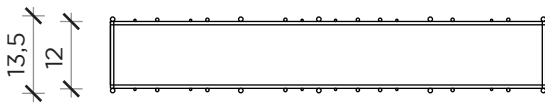

PIANTA | *PLAN*