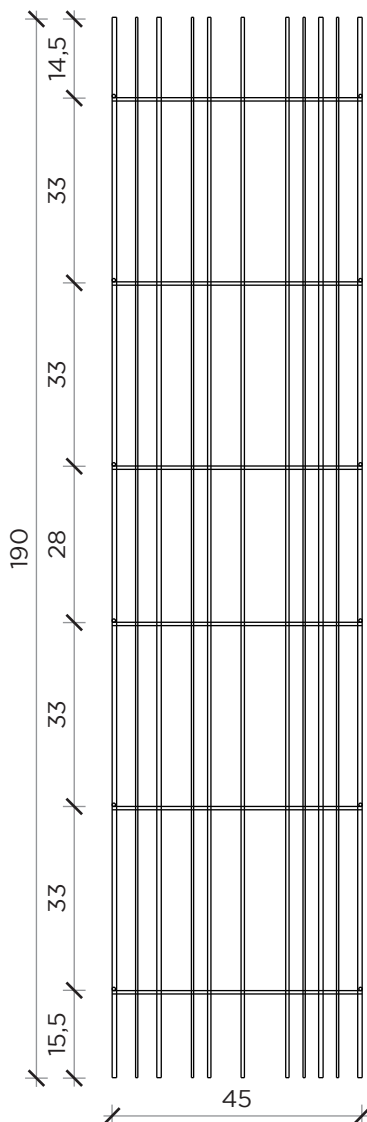

PIANTA | PLAN

FRONTE | FRONT

METRICA WALL C

Libreria | Bookcase

Designer: Ctrlzak
Anno | Year: 2018
Materiali | Materials: Struttura in metallo verniciato con ripiani in vetro | *Painted metal structure with glass shelves*