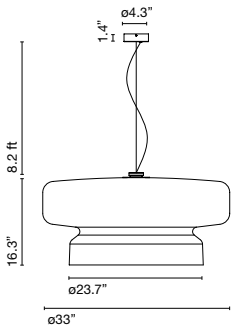

Bohemia

Joan Gaspar

marset

Bohemia 84

Bohemia 84

Light Source:
LED SMD 700mA 22.4W 2700K
CRI90 2933lm
Luminaire:
120 VAC TRIAC 26W 1619lm
120 - 277 VAC 0-10V 26W 1619lm

LED included

Bohemia 84 E26

E26 LED GLOBE 20W 2700K
2000lm

Black electrical cord

Rotomoulded polycarbonate, translucent shade with two layers, with a white interior. Opal methacrylate diffuser in the LED version.

- Green
- Violet
- Amber

marsetusa@marset.com
www.marset.com

- [Download](#) Assembly instructions
- [Download](#) 2D
- [Download](#) 3D
- [Download](#) Photometric data

At first glance, it appears to be made of blown glass—but its size made this option untenable. Its designer, Joan Gaspar, overcame this difficult challenge by opting for polycarbonate instead.