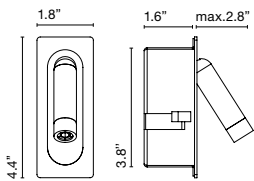

Ledtube

Daniel López

marset

Ledtube mini

Range of positions

The Ledtube mini offers a new size to fill the gap: the same design but smaller and more compact while maintaining the proportions of the original.

Ledtube mini

Light Source:
LED SMD 700mA 2.1W 2700K
CRI80 199.4lm
Luminaire:
100 - 277 VAC 3.6W 45lm

LED included

Optics

Injected aluminum structure and a frontal piece of transparent polycarbonate. Honeycomb grill to avoid glare. Incorporated switch to turn the lamp on when opened and off when folded away, except in the spot version.

- Aluminum
- Matte white (RAL 9010)
- Matte black (RAL 9005)
- Bronze

- [Download](#) Assembly instructions
- [Download](#) 2D
- [Download](#) 3D
- [Download](#) Photometric data

Dry locations only

WARNING. California Proposition 65 Warning for California Consumers. This product can expose you to chemicals including wood dust and lead which are known to the State of California to cause cancer or birth defects or other reproductive harm. For more information go to www.P65Warnings.ca.gov