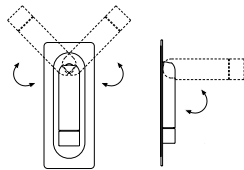

Ledtube

Daniel López

marset

Ledtube mini

Range of positions

The Ledtube mini offers a new size to fill the gap: the same design but smaller and more compact while maintaining the proportions of the original.

Ledtube mini

Light Source:
LED SMD 700mA 2.1W 2700K
CRI80 199.4lm
Luminaire:
100 - 277 VAC 3.6W 45lm

LED included

Optics

Injected aluminum structure and a frontal piece of transparent polycarbonate. Honeycomb grill to avoid glare. Incorporated switch to turn the lamp on when opened and off when folded away, except in the spot version.

- Aluminum
- Matte white (RAL 9010)
- Matte black (RAL 9005)
- Bronze

- [Download](#) Assembly instructions
- [Download](#) 2D
- [Download](#) 3D
- [Download](#) Photometric data

Dry locations only

WARNING. California Proposition 65 Warning for California Consumers. This product can expose you to chemicals including wood dust and lead which are known to the State of California to cause cancer or birth defects or other reproductive harm. For more information go to www.P65Warnings.ca.gov