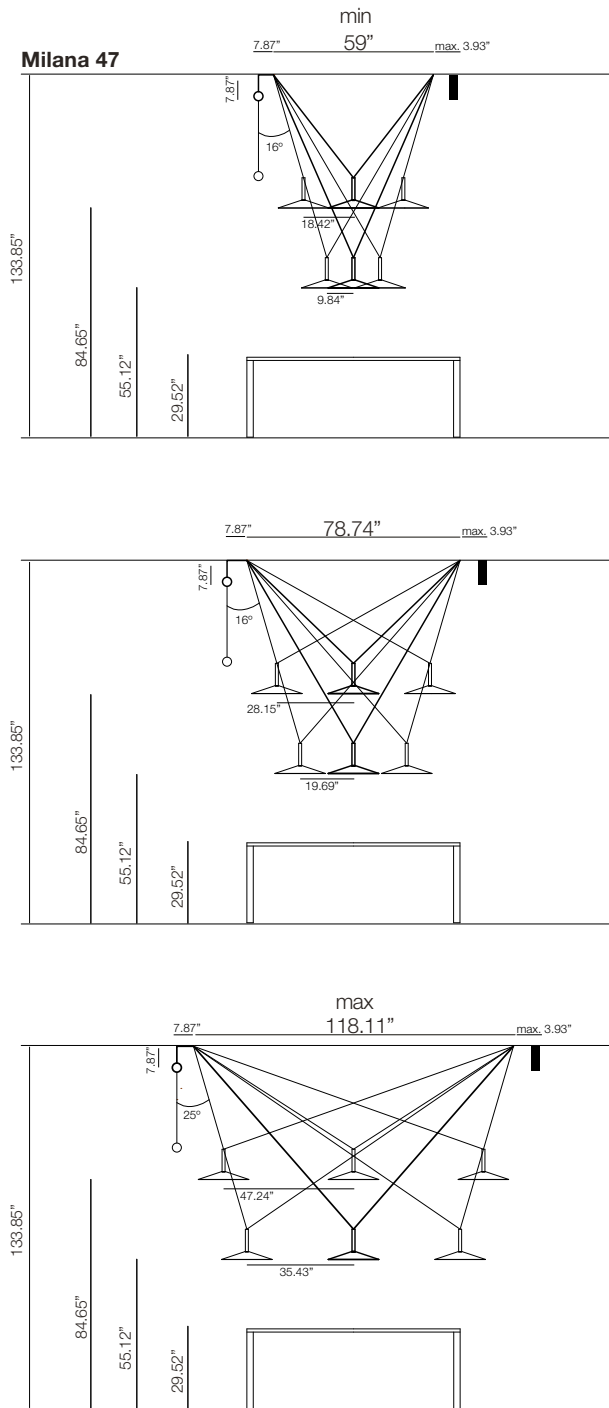

marsetusa@marset.com

⚠ WARNING. California Proposition 65 Warning for California Consumers. This product can expose you to chemicals including wood dust and lead which are known to the State of California to cause cancer or birth defects or other reproductive harm. For more information go to www.P65Warnings.ca.gov

Moving the point of light, that's the idea behind the new design by Jaume Ramirez. Milana involves a system of modular suspension lamps that combine with one another and can be moved both vertically and horizontally.