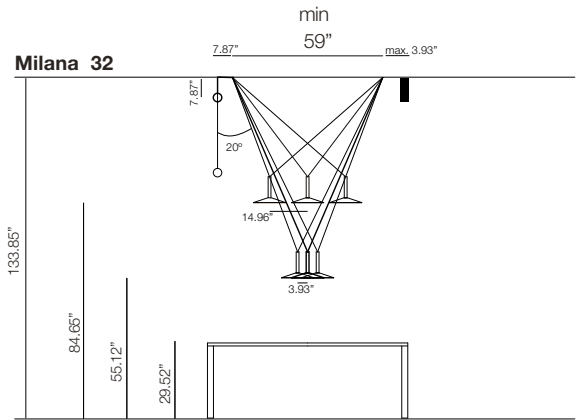

marsetusa@marset.com

⚠ WARNING. California Proposition 65 Warning for California Consumers. This product can expose you to chemicals including wood dust and lead which are known to the State of California to cause cancer or birth defects or other reproductive harm. For more information go to www.P65Warnings.ca.gov

Moving the point of light, that's the idea behind the new design by Jaime Ramirez. Milana involves a system of modular suspension lamps that combine with one another and can be moved both vertically and horizontally.