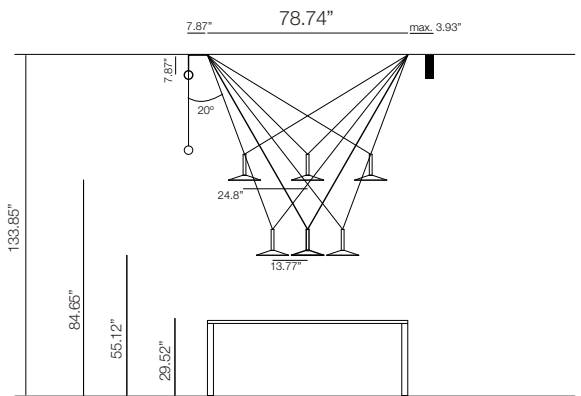

marsetusa@marset.com

⚠ WARNING. California Proposition 65 Warning for California Consumers. This product can expose you to chemicals including wood dust and lead which are known to the State of California to cause cancer or birth defects or other reproductive harm. For more information go to www.P65Warnings.ca.gov

Moving the point of light, that's the idea behind the new design by Jaime Ramirez. Milana involves a system of modular suspension lamps that combine with one another and can be moved both vertically and horizontally.