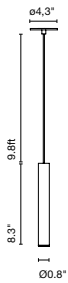

## Jaume Ram3rez

**marset**

Milana

Milana 32

Milana 47

**Milana**

Light Source:  
LED SMD 700mA 8.6W 2700K  
CRI90 372lm

Luminaire:  
100 - 120 VAC TRIAC 11W  
340lm

LED included

Optics

Black electrical cord

**Tubular structure and lacquered aluminum shade with a translucent polycarbonate diffuser. Cable with a counterweight that allows moving the lamp throughout the space. Recessed canopy.**