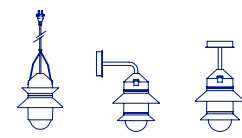

Santorini Indoor
E26 LED Type A19 8W

- Off white (Ral 1013)
- Light green (Pantone 5517U)
- Sand (Ral 1001)

Black fabric electrical cord

Blown, pressed glass diffuser attached to a polycarbonate structure. Shades available in different colors. Black canopy.

Dry locations only

- [Download](#) Assembly instructions
- [Download](#) 2D
- [Download](#) 3D
- [Download](#) Photometric data

Range

marsetusa@marset.com
www.marset.com

Inspired by the lanterns found on fishing boats, this collection of indoor customizable lamps allows you to create multiple compositions. Users can choose how many shades to place on the diffuser, along with their order, position and direction.