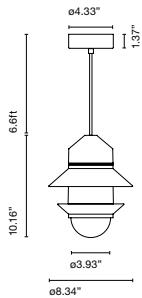

Santorini Indoor

WARNING. California Proposition 65 Warning for California Consumers. This product can expose you to chemicals including wood dust and lead which are known to the State of California to cause cancer or birth defects or other reproductive harm. For more information go to www.P65Warnings.ca.gov

Santorini Indoor
E26 LED Type A19 8W

- Off white (Ral 1013)
- Light green (Pantone 5517U)
- Sand (Ral 1001)

Black fabric electrical cord

Blown, pressed glass diffuser attached to a polycarbonate structure. Shades available in different colors. Black canopy.

Dry locations only

- [Download](#) Assembly instructions
- [Download](#) 2D
- [Download](#) 3D
- [Download](#) Photometric data