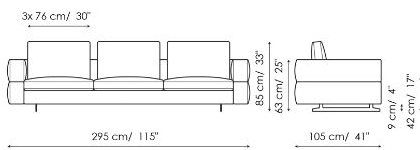

Data sheet

Sofa 295

Width: 295cm
Depth: 105cm
Height: 85cm

Sofa 240

Width: 240cm
Depth: 105cm
Height: 85cm

Sofa 210

Width: 210cm
Depth: 105cm
Height: 85cm

End section sofa 275

Width: 275cm
Depth: 105cm
Height: 85cm

End section sofa 220

Width: 220cm
Depth: 105cm
Height: 85cm

End section sofa 190

Width: 190cm
Depth: 105cm
Height: 85cm

Corner sofa 295

Width: 295cm
Depth: 105cm
Height: 85cm

Corner sofa 240

Width: 240cm
Depth: 105cm
Height: 85cm

End section corner sofa 275

Width: 275cm
Depth: 105cm
Height: 85cm

End section corner sofa 220

Width: 220cm
Depth: 105cm
Height: 85cm

End section corner sofa 120

Width: 120cm
Depth: 105cm
Height: 85cm

Central section 255

Width: 255cm
Depth: 105cm
Height: 85cm

Central section 200

Width: 200cm
Depth: 105cm
Height: 85cm

Central section 170

Width: 170cm
Depth: 105cm
Height: 85cm