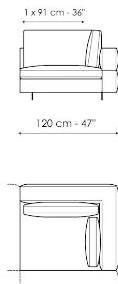

Data sheet

Sofa 295

Width: 295cm
Depth: 105cm
Height: 85cm

Sofa 240

Width: 240cm
Depth: 105cm
Height: 85cm

Sofa 210

Width: 210cm
Depth: 105cm
Height: 85cm

End section sofa 275

Corner sofa 240

Width: 240cm
Depth: 105cm
Height: 85cm

End section corner sofa 275

Width: 275cm
Depth: 105cm
Height: 85cm

End section corner sofa 220

Width: 220cm
Depth: 105cm
Height: 85cm

End section corner sofa 120

Width: 120cm
Depth: 105cm
Height: 85cm

Central section 255

Width: 255cm
Depth: 105cm
Height: 85cm

Central section 200

Width: 200cm
Depth: 105cm
Height: 85cm

Central section 170

Width: 170cm
Depth: 105cm
Height: 85cm

Meridiana

Width: 245cm
Depth: 105cm
Height: 85cm

Chaise longue

Width: 170cm
Depth: 105cm
Height: 85cm

Semi-corner

Width: 202cm
Depth: 158cm
Height: 85cm

Corner

Width: 105cm
Depth: 105cm
Height: 85cm