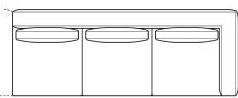

Data sheet

Sofa 295

Width: 295cm
Depth: 105cm
Height: 85cm

Sofa 240

Width: 240cm
Depth: 105cm
Height: 85cm

Sofa 210

Width: 210cm
Depth: 105cm
Height: 85cm

End section sofa 275

Width: 275cm
Depth: 105cm
Height: 85cm

End section sofa 220

Width: 220cm
Depth: 105cm
Height: 85cm

End section sofa 190

Width: 190cm
Depth: 105cm
Height: 85cm

Corner sofa 295

Width: 295cm
Depth: 105cm
Height: 85cm

Corner sofa 240

Width: 240cm
Depth: 105cm
Height: 85cm

End section corner sofa 275

Width: 275cm
Depth: 105cm
Height: 85cm

End section corner sofa 220

Width: 220cm
Depth: 105cm
Height: 85cm

End section corner sofa 120

Width: 120cm
Depth: 105cm
Height: 85cm

Central section 255

Width: 255cm
Depth: 105cm
Height: 85cm

Central section 200

Width: 200cm
Depth: 105cm
Height: 85cm

Central section 170

Width: 170cm
Depth: 105cm
Height: 85cm