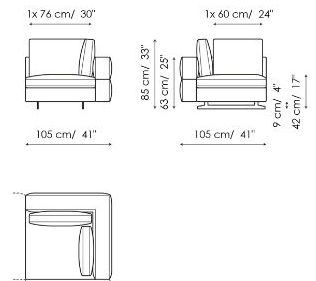

Corner sofa 240

Width: 240cm
Depth: 105cm
Height: 85cm

End section corner sofa 275

Width: 275cm
Depth: 105cm
Height: 85cm

End section corner sofa 220

Width: 220cm
Depth: 105cm
Height: 85cm

End section corner sofa 120

Width: 120cm
Depth: 105cm
Height: 85cm

Central section 255

Width: 255cm
Depth: 105cm
Height: 85cm

Central section 200

Width: 200cm
Depth: 105cm
Height: 85cm

Central section 170

Width: 170cm
Depth: 105cm
Height: 85cm

Meridiana

Width: 245cm
Depth: 105cm
Height: 85cm

Chaise longue

Width: 170cm
Depth: 105cm
Height: 85cm

Semi-corner

Width: 202cm
Depth: 158cm
Height: 85cm

Corner

Width: 105cm
Depth: 105cm
Height: 85cm

Pouf 160x55
 Width: 160cm
 Depth: 55cm
 Height: 42cm

Pouf 105x55
 Width: 105cm
 Depth: 55cm
 Height: 42cm

Pouf 105x85
 Width: 105cm
 Depth: 85cm
 Height: 42cm

Combination 1
 Width: 350cm
 Depth: 190cm
 Height: 85cm