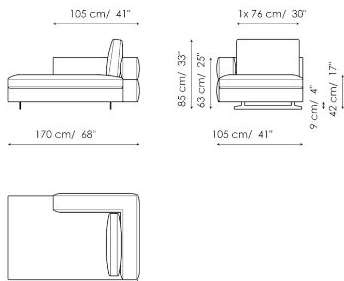

Width: 275cm
Depth: 105cm
Height: 85cm

End section sofa 220

Width: 220cm
Depth: 105cm
Height: 85cm

End section sofa 190

Width: 190cm
Depth: 105cm
Height: 85cm

Corner sofa 295

Width: 295cm
Depth: 105cm
Height: 85cm

Corner sofa 240

Width: 240cm
Depth: 105cm
Height: 85cm

End section corner sofa 275

Width: 275cm
Depth: 105cm
Height: 85cm

End section corner sofa 220

Width: 220cm
Depth: 105cm
Height: 85cm

End section corner sofa 120

Width: 120cm
Depth: 105cm
Height: 85cm

Central section 255

Width: 255cm
Depth: 105cm
Height: 85cm

Central section 200

Width: 200cm
Depth: 105cm
Height: 85cm

Central section 170

Width: 170cm
Depth: 105cm
Height: 85cm

Meridiana

Width: 245cm
Depth: 105cm
Height: 85cm

Chaise longue

Width: 170cm
Depth: 105cm
Height: 85cm

Semi-corner

Width: 202cm
Depth: 158cm
Height: 85cm

Corner

Width: 105cm
Depth: 105cm
Height: 85cm