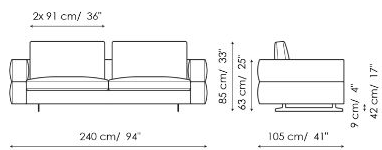

Data sheet

Sofa 295

Width: 295cm
Depth: 105cm
Height: 85cm

Sofa 240

Width: 240cm
Depth: 105cm
Height: 85cm

Sofa 210

Width: 210cm
Depth: 105cm
Height: 85cm

End section sofa 275

Width: 275cm
Depth: 105cm
Height: 85cm

End section sofa 220

Width: 220cm
Depth: 105cm
Height: 85cm

End section sofa 190

Width: 190cm
Depth: 105cm
Height: 85cm

Corner sofa 295

Width: 295cm
Depth: 105cm
Height: 85cm

Corner sofa 240

Width: 240cm
Depth: 105cm
Height: 85cm

End section corner sofa 275

Width: 275cm
Depth: 105cm
Height: 85cm

End section corner sofa 220

Width: 220cm
Depth: 105cm
Height: 85cm

End section corner sofa 120

Width: 120cm
Depth: 105cm
Height: 85cm

Central section 255

Width: 255cm
Depth: 105cm
Height: 85cm

Central section 200

Width: 200cm
Depth: 105cm
Height: 85cm

Central section 170

Width: 170cm
Depth: 105cm
Height: 85cm