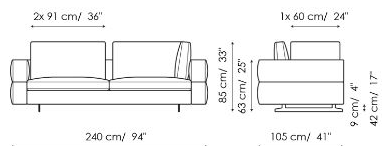

Data sheet

Sofa 295

Width: 295cm
Depth: 105cm
Height: 85cm

Sofa 240

Width: 240cm
Depth: 105cm
Height: 85cm

Sofa 210

Width: 210cm
Depth: 105cm
Height: 85cm

End section sofa 275

Width: 275cm
Depth: 105cm
Height: 85cm

End section sofa 220

Width: 220cm
Depth: 105cm
Height: 85cm

End section sofa 190

Width: 190cm
Depth: 105cm
Height: 85cm

Corner sofa 295

Width: 295cm
Depth: 105cm
Height: 85cm

Corner sofa 240

Width: 240cm
Depth: 105cm
Height: 85cm

End section corner sofa 275

Width: 275cm
Depth: 105cm
Height: 85cm

End section corner sofa 220

Width: 220cm
Depth: 105cm
Height: 85cm

End section corner sofa 120

Width: 120cm
Depth: 105cm
Height: 85cm

Central section 255

Width: 255cm
Depth: 105cm
Height: 85cm

Central section 200

Width: 200cm
Depth: 105cm
Height: 85cm

Central section 170

Width: 170cm
Depth: 105cm
Height: 85cm