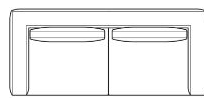

Data sheet

Sofa 295

Width: 295cm
Depth: 105cm
Height: 85cm

Sofa 240

Width: 240cm
Depth: 105cm
Height: 85cm

Sofa 210

Width: 210cm
Depth: 105cm
Height: 85cm

End section sofa 275

Width: 275cm
Depth: 105cm
Height: 85cm

End section sofa 220

Width: 220cm
Depth: 105cm
Height: 85cm

End section sofa 190

Width: 190cm
Depth: 105cm
Height: 85cm

Corner sofa 295

Width: 295cm
Depth: 105cm
Height: 85cm

Width: 120cm
Depth: 105cm
Height: 85cm

Central section 255

Width: 255cm
Depth: 105cm
Height: 85cm

Central section 200

Width: 200cm
Depth: 105cm
Height: 85cm

Central section 170

Width: 170cm
Depth: 105cm
Height: 85cm

Meridiana

Width: 245cm
Depth: 105cm
Height: 85cm

Chaise longue

Width: 170cm
Depth: 105cm
Height: 85cm

Semi-corner

Width: 202cm
Depth: 158cm
Height: 85cm

Corner

Width: 105cm
Depth: 105cm
Height: 85cm