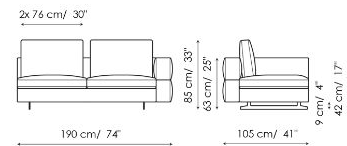

Data sheet

Sofa 295

Width: 295cm
Depth: 105cm
Height: 85cm

Sofa 240

Width: 240cm
Depth: 105cm
Height: 85cm

Sofa 210

Width: 210cm
Depth: 105cm
Height: 85cm

End section sofa 275

Width: 275cm
Depth: 105cm
Height: 85cm

End section sofa 220

Width: 220cm
Depth: 105cm
Height: 85cm

End section sofa 190

Width: 190cm
Depth: 105cm
Height: 85cm

Corner sofa 295

Width: 295cm
Depth: 105cm
Height: 85cm

Corner sofa 240

Width: 240cm
Depth: 105cm
Height: 85cm

End section corner sofa 275

Width: 275cm
Depth: 105cm
Height: 85cm

End section corner sofa 220

Width: 220cm
Depth: 105cm
Height: 85cm

End section corner sofa 120

Width: 120cm
Depth: 105cm
Height: 85cm

Central section 255

Width: 255cm
Depth: 105cm
Height: 85cm

Central section 200

Width: 200cm
Depth: 105cm
Height: 85cm

Central section 170

Width: 170cm
Depth: 105cm
Height: 85cm