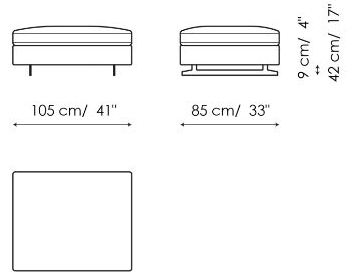

Corner sofa 240

Width: 240cm
Depth: 105cm
Height: 85cm

End section corner sofa 275

Width: 275cm
Depth: 105cm
Height: 85cm

End section corner sofa 220

Width: 220cm
Depth: 105cm
Height: 85cm

End section corner sofa 120

Width: 120cm
Depth: 105cm
Height: 85cm

Central section 255

Width: 255cm
Depth: 105cm
Height: 85cm

Central section 200

Width: 200cm
Depth: 105cm
Height: 85cm

Central section 170

Width: 170cm
Depth: 105cm
Height: 85cm

Meridiana

Width: 245cm
Depth: 105cm
Height: 85cm

Chaise longue

Width: 170cm
Depth: 105cm
Height: 85cm

Semi-corner

Width: 202cm
Depth: 158cm
Height: 85cm

Corner

Width: 105cm
Depth: 105cm
Height: 85cm

Pouf 160x55
 Width: 160cm
 Depth: 55cm
 Height: 42cm

Pouf 105x55
 Width: 105cm
 Depth: 55cm
 Height: 42cm

Pouf 105x85
 Width: 105cm
 Depth: 85cm
 Height: 42cm

Combination 1
 Width: 350cm
 Depth: 190cm
 Height: 85cm