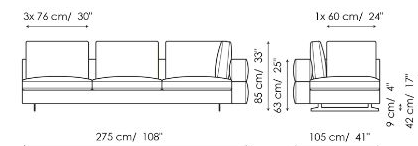

Data sheet

Sofa 295

Width: 295cm
Depth: 105cm
Height: 85cm

Sofa 240

Width: 240cm
Depth: 105cm
Height: 85cm

Sofa 210

Width: 210cm
Depth: 105cm
Height: 85cm

End section sofa 275

Width: 275cm
Depth: 105cm
Height: 85cm

End section sofa 220

Width: 220cm
Depth: 105cm
Height: 85cm

End section sofa 190

Width: 190cm
Depth: 105cm
Height: 85cm

Corner sofa 295

Width: 295cm
Depth: 105cm
Height: 85cm

Corner sofa 240

Width: 240cm
Depth: 105cm
Height: 85cm

End section corner sofa 275

Width: 275cm
Depth: 105cm
Height: 85cm

End section corner sofa 220

Width: 220cm
Depth: 105cm
Height: 85cm

End section corner sofa 120

Width: 120cm
Depth: 105cm
Height: 85cm

Central section 255

Width: 255cm
Depth: 105cm
Height: 85cm

Central section 200

Width: 200cm
Depth: 105cm
Height: 85cm

Central section 170

Width: 170cm
Depth: 105cm
Height: 85cm