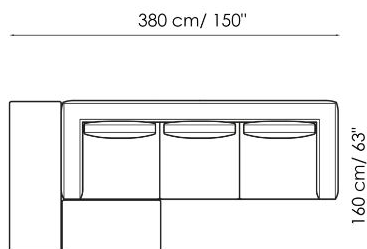

Width: 120cm
Depth: 105cm
Height: 85cm

Central section 255

Width: 255cm
Depth: 105cm
Height: 85cm

Central section 200

Width: 200cm
Depth: 105cm
Height: 85cm

Central section 170

Width: 170cm
Depth: 105cm
Height: 85cm

Meridiana

Width: 245cm
Depth: 105cm
Height: 85cm

Chaise longue

Width: 170cm
Depth: 105cm
Height: 85cm

Semi-corner

Width: 202cm
Depth: 158cm
Height: 85cm

Corner

Width: 105cm
Depth: 105cm
Height: 85cm

Pouf 160x55
 Width: 160cm
 Depth: 55cm
 Height: 42cm

Pouf 105x55
 Width: 105cm
 Depth: 55cm
 Height: 42cm

Pouf 105x85
 Width: 105cm
 Depth: 85cm
 Height: 42cm

Combination 1
 Width: 350cm
 Depth: 190cm
 Height: 85cm

Combination 2
 Width: 380cm
 Depth: 245cm
 Height: 85cm

Combination 3
 Width: 380cm
 Depth: 160cm
 Height: 85cm

Finishes

FEET

Metal

Painted metal
Supreme anthracite

Painted metal
Mat dove grey

Painted metal
Mat white