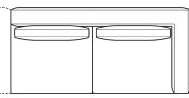

Data sheet

Sofa 295

Width: 295cm
Depth: 105cm
Height: 85cm

Sofa 240

Width: 240cm
Depth: 105cm
Height: 85cm

Sofa 210

Width: 210cm
Depth: 105cm
Height: 85cm

End section sofa 275

Width: 275cm
Depth: 105cm
Height: 85cm

End section sofa 220

Width: 220cm
Depth: 105cm
Height: 85cm

End section sofa 190

Width: 190cm
Depth: 105cm
Height: 85cm

Corner sofa 295

Width: 295cm
Depth: 105cm
Height: 85cm

Corner sofa 240

Width: 240cm
Depth: 105cm
Height: 85cm

End section corner sofa 275

Width: 275cm
Depth: 105cm
Height: 85cm

End section corner sofa 220

Width: 220cm
Depth: 105cm
Height: 85cm

End section corner sofa 120

Width: 120cm
Depth: 105cm
Height: 85cm

Central section 255

Width: 255cm
Depth: 105cm
Height: 85cm

Central section 200

Width: 200cm
Depth: 105cm
Height: 85cm

Central section 170

Width: 170cm
Depth: 105cm
Height: 85cm