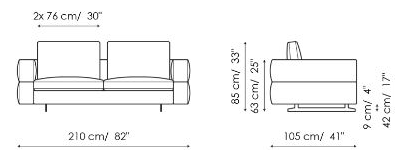

Data sheet

Sofa 295

Width: 295cm
Depth: 105cm
Height: 85cm

Sofa 240

Width: 240cm
Depth: 105cm
Height: 85cm

Sofa 210

Width: 210cm
Depth: 105cm
Height: 85cm

End section sofa 275

Width: 275cm
Depth: 105cm
Height: 85cm

End section sofa 220

Width: 220cm
Depth: 105cm
Height: 85cm

End section sofa 190

Width: 190cm
Depth: 105cm
Height: 85cm

Corner sofa 295

Width: 295cm
Depth: 105cm
Height: 85cm

Corner sofa 240

Width: 240cm
Depth: 105cm
Height: 85cm

End section corner sofa 275

Width: 275cm
Depth: 105cm
Height: 85cm

End section corner sofa 220

Width: 220cm
Depth: 105cm
Height: 85cm

End section corner sofa 120

Width: 120cm
Depth: 105cm
Height: 85cm

Central section 255

Width: 255cm
Depth: 105cm
Height: 85cm

Central section 200

Width: 200cm
Depth: 105cm
Height: 85cm

Central section 170

Width: 170cm
Depth: 105cm
Height: 85cm