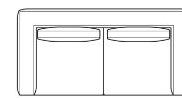

Data sheet

Sofa 295

Width: 295cm
Depth: 105cm
Height: 85cm

Sofa 240

Width: 240cm
Depth: 105cm
Height: 85cm

Sofa 210

Width: 210cm
Depth: 105cm
Height: 85cm

End section sofa 275

Width: 275cm
Depth: 105cm
Height: 85cm

End section sofa 220

Width: 220cm
Depth: 105cm
Height: 85cm

End section sofa 190

Width: 190cm
Depth: 105cm
Height: 85cm

Corner sofa 295

Width: 295cm
Depth: 105cm
Height: 85cm

Corner sofa 240

Width: 240cm
Depth: 105cm
Height: 85cm

End section corner sofa 275

Width: 275cm
Depth: 105cm
Height: 85cm

End section corner sofa 220

Width: 220cm
Depth: 105cm
Height: 85cm

End section corner sofa 120

Width: 120cm
Depth: 105cm
Height: 85cm

Central section 255

Width: 255cm
Depth: 105cm
Height: 85cm

Central section 200

Width: 200cm
Depth: 105cm
Height: 85cm

Central section 170

Width: 170cm
Depth: 105cm
Height: 85cm