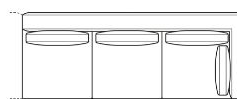

Data sheet

Sofa 295

Width: 295cm
Depth: 105cm
Height: 85cm

Sofa 240

Width: 240cm
Depth: 105cm
Height: 85cm

Sofa 210

Width: 210cm
Depth: 105cm
Height: 85cm

End section sofa 275

Width: 275cm
Depth: 105cm
Height: 85cm

End section sofa 220

Width: 220cm
Depth: 105cm
Height: 85cm

End section sofa 190

Width: 190cm
Depth: 105cm
Height: 85cm

Corner sofa 295

Width: 295cm
Depth: 105cm
Height: 85cm

Corner sofa 240

Width: 240cm
Depth: 105cm
Height: 85cm

End section corner sofa 275

Width: 275cm
Depth: 105cm
Height: 85cm

End section corner sofa 220

Width: 220cm
Depth: 105cm
Height: 85cm

End section corner sofa 120

Width: 120cm
Depth: 105cm
Height: 85cm

Central section 255

Width: 255cm
Depth: 105cm
Height: 85cm

Central section 200

Width: 200cm
Depth: 105cm
Height: 85cm

Central section 170

Width: 170cm
Depth: 105cm
Height: 85cm