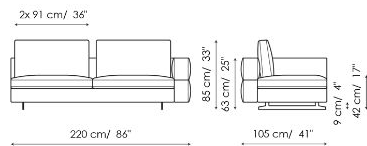

Data sheet

Sofa 295

Width: 295cm
Depth: 105cm
Height: 85cm

Sofa 240

Width: 240cm
Depth: 105cm
Height: 85cm

Sofa 210

Width: 210cm
Depth: 105cm
Height: 85cm

End section sofa 275

Width: 275cm
Depth: 105cm
Height: 85cm

End section sofa 220

Width: 220cm
Depth: 105cm
Height: 85cm

End section sofa 190

Width: 190cm
Depth: 105cm
Height: 85cm

Corner sofa 295

Width: 295cm
Depth: 105cm
Height: 85cm

Corner sofa 240

Width: 240cm
Depth: 105cm
Height: 85cm

End section corner sofa 275

Width: 275cm
Depth: 105cm
Height: 85cm

End section corner sofa 220

Width: 220cm
Depth: 105cm
Height: 85cm

End section corner sofa 120

Width: 120cm
Depth: 105cm
Height: 85cm

Central section 255

Width: 255cm
Depth: 105cm
Height: 85cm

Central section 200

Width: 200cm
Depth: 105cm
Height: 85cm

Central section 170

Width: 170cm
Depth: 105cm
Height: 85cm