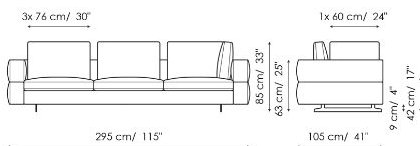

Data sheet

Sofa 295

Width: 295cm
Depth: 105cm
Height: 85cm

Sofa 240

Width: 240cm
Depth: 105cm
Height: 85cm

Sofa 210

Width: 210cm
Depth: 105cm
Height: 85cm

End section sofa 275

Width: 275cm
Depth: 105cm
Height: 85cm

End section sofa 220

Width: 220cm
Depth: 105cm
Height: 85cm

End section sofa 190

Width: 190cm
Depth: 105cm
Height: 85cm

Corner sofa 295

Width: 295cm
Depth: 105cm
Height: 85cm

Corner sofa 240

Width: 240cm
Depth: 105cm
Height: 85cm

End section corner sofa 275

Width: 275cm
Depth: 105cm
Height: 85cm

End section corner sofa 220

Width: 220cm
Depth: 105cm
Height: 85cm

End section corner sofa 120

Width: 120cm
Depth: 105cm
Height: 85cm

Central section 255

Width: 255cm
Depth: 105cm
Height: 85cm

Central section 200

Width: 200cm
Depth: 105cm
Height: 85cm

Central section 170

Width: 170cm
Depth: 105cm
Height: 85cm