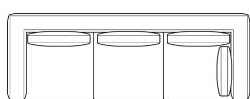

Data sheet

Sofa 295

Width: 295cm
Depth: 105cm
Height: 85cm

Sofa 240

Width: 240cm
Depth: 105cm
Height: 85cm

Sofa 210

Width: 210cm
Depth: 105cm
Height: 85cm

End section sofa 275

Width: 275cm
Depth: 105cm
Height: 85cm

End section sofa 220

Width: 220cm
Depth: 105cm
Height: 85cm

End section sofa 190

Width: 190cm
Depth: 105cm
Height: 85cm

Corner sofa 295

Width: 295cm
Depth: 105cm
Height: 85cm

Corner sofa 240

Width: 240cm
Depth: 105cm
Height: 85cm

End section corner sofa 275

Width: 275cm
Depth: 105cm
Height: 85cm

End section corner sofa 220

Width: 220cm
Depth: 105cm
Height: 85cm

End section corner sofa 120

Width: 120cm
Depth: 105cm
Height: 85cm

Central section 255

Width: 255cm
Depth: 105cm
Height: 85cm

Central section 200

Width: 200cm
Depth: 105cm
Height: 85cm

Central section 170

Width: 170cm
Depth: 105cm
Height: 85cm