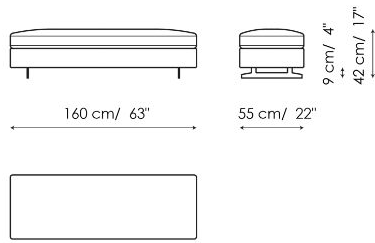

Data sheet

Sofa 295

Width: 295cm
Depth: 105cm
Height: 85cm

Sofa 240

Width: 240cm
Depth: 105cm
Height: 85cm

Sofa 210

Width: 210cm
Depth: 105cm
Height: 85cm

End section sofa 275

Width: 120cm
Depth: 105cm
Height: 85cm

Central section 255

Width: 255cm
Depth: 105cm
Height: 85cm

Central section 200

Width: 200cm
Depth: 105cm
Height: 85cm

Central section 170

Width: 170cm
Depth: 105cm
Height: 85cm

Meridiana

Width: 245cm
Depth: 105cm
Height: 85cm

Chaise longue

Width: 170cm
Depth: 105cm
Height: 85cm

Semi-corner

Width: 202cm
Depth: 158cm
Height: 85cm

Corner

Width: 105cm
Depth: 105cm
Height: 85cm

Pouf 160x55
 Width: 160cm
 Depth: 55cm
 Height: 42cm

Pouf 105x55
 Width: 105cm
 Depth: 55cm
 Height: 42cm

Pouf 105x85
 Width: 105cm
 Depth: 85cm
 Height: 42cm

Combination 1
 Width: 350cm
 Depth: 190cm
 Height: 85cm