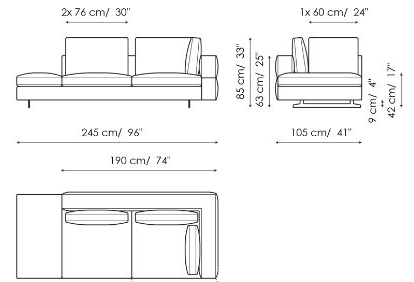

Width: 275cm
Depth: 105cm
Height: 85cm

End section sofa 220

Width: 220cm
Depth: 105cm
Height: 85cm

End section sofa 190

Width: 190cm
Depth: 105cm
Height: 85cm

Corner sofa 295

Width: 295cm
Depth: 105cm
Height: 85cm

Corner sofa 240

Width: 240cm
Depth: 105cm
Height: 85cm

End section corner sofa 275

Width: 275cm
Depth: 105cm
Height: 85cm

End section corner sofa 220

Width: 220cm
Depth: 105cm
Height: 85cm

End section corner sofa 120

Width: 120cm
Depth: 105cm
Height: 85cm

Central section 255

Width: 255cm
Depth: 105cm
Height: 85cm

Central section 200

Width: 200cm
Depth: 105cm
Height: 85cm

Central section 170

Width: 170cm
Depth: 105cm
Height: 85cm

Meridiana

Width: 245cm
Depth: 105cm
Height: 85cm

Chaise longue

Width: 170cm
Depth: 105cm
Height: 85cm

Semi-corner

Width: 202cm
Depth: 158cm
Height: 85cm

Corner

Width: 105cm
Depth: 105cm
Height: 85cm