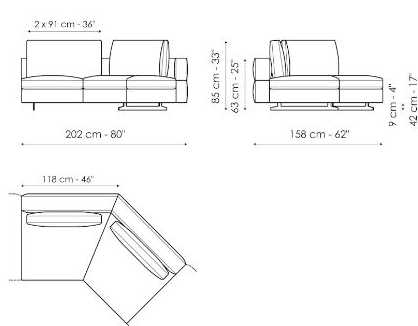

Data sheet

Sofa 295

Width: 295cm
Depth: 105cm
Height: 85cm

Sofa 240

Width: 240cm
Depth: 105cm
Height: 85cm

Sofa 210

Width: 210cm
Depth: 105cm
Height: 85cm

End section sofa 275

Corner sofa 240

Width: 240cm
Depth: 105cm
Height: 85cm

End section corner sofa 275

Width: 275cm
Depth: 105cm
Height: 85cm

End section corner sofa 220

Width: 220cm
Depth: 105cm
Height: 85cm

End section corner sofa 120

Width: 120cm
Depth: 105cm
Height: 85cm

Central section 255

Width: 255cm
Depth: 105cm
Height: 85cm

Central section 200

Width: 200cm
Depth: 105cm
Height: 85cm

Central section 170

Width: 170cm
Depth: 105cm
Height: 85cm

Meridiana

Width: 245cm
Depth: 105cm
Height: 85cm

Chaise longue

Width: 170cm
Depth: 105cm
Height: 85cm

Semi-corner

Width: 202cm
Depth: 158cm
Height: 85cm

Corner

Width: 105cm
Depth: 105cm
Height: 85cm