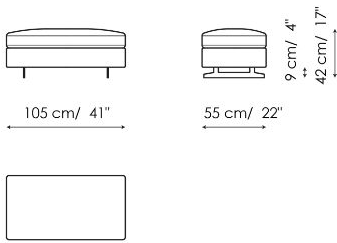

Corner sofa 240

Width: 240cm
Depth: 105cm
Height: 85cm

End section corner sofa 275

Width: 275cm
Depth: 105cm
Height: 85cm

End section corner sofa 220

Width: 220cm
Depth: 105cm
Height: 85cm

End section corner sofa 120

Width: 120cm
Depth: 105cm
Height: 85cm

Central section 255

Width: 255cm
Depth: 105cm
Height: 85cm

Central section 200

Width: 200cm
Depth: 105cm
Height: 85cm

Central section 170

Width: 170cm
Depth: 105cm
Height: 85cm

Meridiana

Width: 245cm
Depth: 105cm
Height: 85cm

Chaise longue

Width: 170cm
Depth: 105cm
Height: 85cm

Semi-corner

Width: 202cm
Depth: 158cm
Height: 85cm

Corner

Width: 105cm
Depth: 105cm
Height: 85cm

Pouf 160x55
 Width: 160cm
 Depth: 55cm
 Height: 42cm

Pouf 105x55
 Width: 105cm
 Depth: 55cm
 Height: 42cm

Pouf 105x85
 Width: 105cm
 Depth: 85cm
 Height: 42cm

Combination 1
 Width: 350cm
 Depth: 190cm
 Height: 85cm