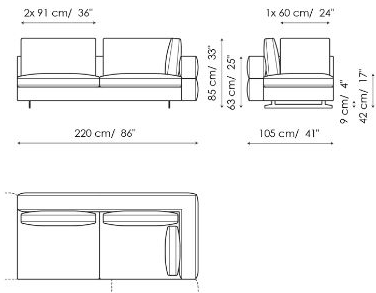

Data sheet

Sofa 295

Width: 295cm
Depth: 105cm
Height: 85cm

Sofa 240

Width: 240cm
Depth: 105cm
Height: 85cm

Sofa 210

Width: 210cm
Depth: 105cm
Height: 85cm

End section sofa 275

Width: 275cm
Depth: 105cm
Height: 85cm

End section sofa 220

Width: 220cm
Depth: 105cm
Height: 85cm

End section sofa 190

Width: 190cm
Depth: 105cm
Height: 85cm

Corner sofa 295

Width: 295cm
Depth: 105cm
Height: 85cm

Corner sofa 240

Width: 240cm
Depth: 105cm
Height: 85cm

End section corner sofa 275

Width: 275cm
Depth: 105cm
Height: 85cm

End section corner sofa 220

Width: 220cm
Depth: 105cm
Height: 85cm

End section corner sofa 120

Width: 120cm
Depth: 105cm
Height: 85cm

Central section 255

Width: 255cm
Depth: 105cm
Height: 85cm

Central section 200

Width: 200cm
Depth: 105cm
Height: 85cm

Central section 170

Width: 170cm
Depth: 105cm
Height: 85cm