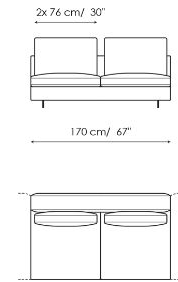

Data sheet

Sofa 295

Width: 295cm
Depth: 105cm
Height: 85cm

Sofa 240

Width: 240cm
Depth: 105cm
Height: 85cm

Sofa 210

Width: 210cm
Depth: 105cm
Height: 85cm

End section sofa 275

Corner sofa 240

Width: 240cm
Depth: 105cm
Height: 85cm

End section corner sofa 275

Width: 275cm
Depth: 105cm
Height: 85cm

End section corner sofa 220

Width: 220cm
Depth: 105cm
Height: 85cm

End section corner sofa 120

Width: 120cm
Depth: 105cm
Height: 85cm

Central section 255

Width: 255cm
Depth: 105cm
Height: 85cm

Central section 200

Width: 200cm
Depth: 105cm
Height: 85cm

Central section 170

Width: 170cm
Depth: 105cm
Height: 85cm

Meridiana

Width: 245cm
Depth: 105cm
Height: 85cm

Chaise longue

Width: 170cm
Depth: 105cm
Height: 85cm

Semi-corner

Width: 202cm
Depth: 158cm
Height: 85cm

Corner

Width: 105cm
Depth: 105cm
Height: 85cm