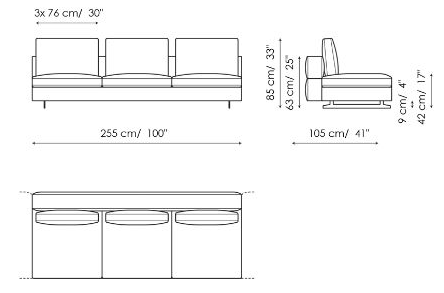

Width: 275cm
Depth: 105cm
Height: 85cm

End section sofa 220

Width: 220cm
Depth: 105cm
Height: 85cm

End section sofa 190

Width: 190cm
Depth: 105cm
Height: 85cm

Corner sofa 295

Width: 295cm
Depth: 105cm
Height: 85cm

Corner sofa 240

Width: 240cm
Depth: 105cm
Height: 85cm

End section corner sofa 275

Width: 275cm
Depth: 105cm
Height: 85cm

End section corner sofa 220

Width: 220cm
Depth: 105cm
Height: 85cm

End section corner sofa 120

Width: 120cm
Depth: 105cm
Height: 85cm

Central section 255

Width: 255cm
Depth: 105cm
Height: 85cm

Central section 200

Width: 200cm
Depth: 105cm
Height: 85cm

Central section 170

Width: 170cm
Depth: 105cm
Height: 85cm

Meridiana

Width: 245cm
Depth: 105cm
Height: 85cm

Chaise longue

Width: 170cm
Depth: 105cm
Height: 85cm

Semi-corner

Width: 202cm
Depth: 158cm
Height: 85cm

Corner

Width: 105cm
Depth: 105cm
Height: 85cm