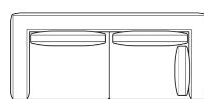

Data sheet

Sofa 295

Width: 295cm
Depth: 105cm
Height: 85cm

Sofa 240

Width: 240cm
Depth: 105cm
Height: 85cm

Sofa 210

Width: 210cm
Depth: 105cm
Height: 85cm

End section sofa 275

Width: 275cm
Depth: 105cm
Height: 85cm

End section sofa 220

Width: 220cm
Depth: 105cm
Height: 85cm

End section sofa 190

Width: 190cm
Depth: 105cm
Height: 85cm

Corner sofa 295

Width: 295cm
Depth: 105cm
Height: 85cm

Corner sofa 240

Width: 240cm
Depth: 105cm
Height: 85cm

End section corner sofa 275

Width: 275cm
Depth: 105cm
Height: 85cm

End section corner sofa 220

Width: 220cm
Depth: 105cm
Height: 85cm

End section corner sofa 120

Width: 120cm
Depth: 105cm
Height: 85cm

Central section 255

Width: 255cm
Depth: 105cm
Height: 85cm

Central section 200

Width: 200cm
Depth: 105cm
Height: 85cm

Central section 170

Width: 170cm
Depth: 105cm
Height: 85cm