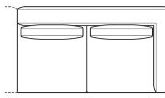

Data sheet

Sofa 295

Width: 295cm
Depth: 105cm
Height: 85cm

Sofa 240

Width: 240cm
Depth: 105cm
Height: 85cm

Sofa 210

Width: 210cm
Depth: 105cm
Height: 85cm

End section sofa 275

Width: 275cm
Depth: 105cm
Height: 85cm

End section sofa 220

Width: 220cm
Depth: 105cm
Height: 85cm

End section sofa 190

Width: 190cm
Depth: 105cm
Height: 85cm

Corner sofa 295

Width: 295cm
Depth: 105cm
Height: 85cm

Corner sofa 240

Width: 240cm
Depth: 105cm
Height: 85cm

End section corner sofa 275

Width: 275cm
Depth: 105cm
Height: 85cm

End section corner sofa 220

Width: 220cm
Depth: 105cm
Height: 85cm

End section corner sofa 120

Width: 120cm
Depth: 105cm
Height: 85cm

Central section 255

Width: 255cm
Depth: 105cm
Height: 85cm

Central section 200

Width: 200cm
Depth: 105cm
Height: 85cm

Central section 170

Width: 170cm
Depth: 105cm
Height: 85cm