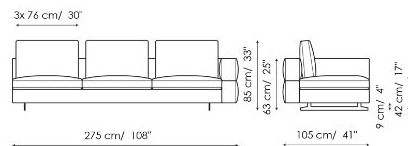

Data sheet

Sofa 295

Width: 295cm
Depth: 105cm
Height: 85cm

Sofa 240

Width: 240cm
Depth: 105cm
Height: 85cm

Sofa 210

Width: 210cm
Depth: 105cm
Height: 85cm

End section sofa 275

Width: 275cm
Depth: 105cm
Height: 85cm

End section sofa 220

Width: 220cm
Depth: 105cm
Height: 85cm

End section sofa 190

Width: 190cm
Depth: 105cm
Height: 85cm

Corner sofa 295

Width: 295cm
Depth: 105cm
Height: 85cm

Corner sofa 240

Width: 240cm
Depth: 105cm
Height: 85cm

End section corner sofa 275

Width: 275cm
Depth: 105cm
Height: 85cm

End section corner sofa 220

Width: 220cm
Depth: 105cm
Height: 85cm

End section corner sofa 120

Width: 120cm
Depth: 105cm
Height: 85cm

Central section 255

Width: 255cm
Depth: 105cm
Height: 85cm

Central section 200

Width: 200cm
Depth: 105cm
Height: 85cm

Central section 170

Width: 170cm
Depth: 105cm
Height: 85cm