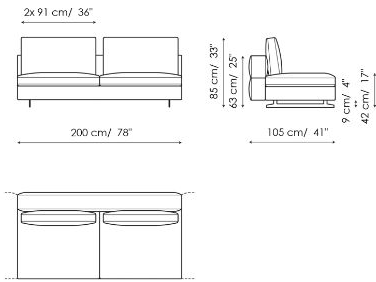

Width: 275cm
Depth: 105cm
Height: 85cm

End section sofa 220

Width: 220cm
Depth: 105cm
Height: 85cm

End section sofa 190

Width: 190cm
Depth: 105cm
Height: 85cm

Corner sofa 295

Width: 295cm
Depth: 105cm
Height: 85cm

Corner sofa 240

Width: 240cm
Depth: 105cm
Height: 85cm

End section corner sofa 275

Width: 275cm
Depth: 105cm
Height: 85cm

End section corner sofa 220

Width: 220cm
Depth: 105cm
Height: 85cm

End section corner sofa 120

Width: 120cm
Depth: 105cm
Height: 85cm

Central section 255

Width: 255cm
Depth: 105cm
Height: 85cm

Central section 200

Width: 200cm
Depth: 105cm
Height: 85cm

Central section 170

Width: 170cm
Depth: 105cm
Height: 85cm

Meridiana

Width: 245cm
Depth: 105cm
Height: 85cm

Chaise longue

Width: 170cm
Depth: 105cm
Height: 85cm

Semi-corner

Width: 202cm
Depth: 158cm
Height: 85cm

Corner

Width: 105cm
Depth: 105cm
Height: 85cm