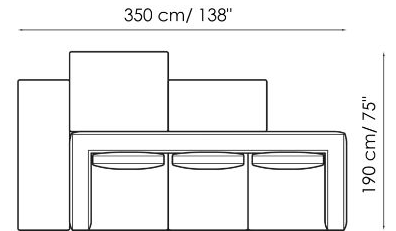

Corner sofa 240

Width: 240cm
Depth: 105cm
Height: 85cm

End section corner sofa 275

Width: 275cm
Depth: 105cm
Height: 85cm

End section corner sofa 220

Width: 220cm
Depth: 105cm
Height: 85cm

End section corner sofa 120

Width: 120cm
Depth: 105cm
Height: 85cm

Central section 255

Width: 255cm
Depth: 105cm
Height: 85cm

Central section 200

Width: 200cm
Depth: 105cm
Height: 85cm

Central section 170

Width: 170cm
Depth: 105cm
Height: 85cm

Meridiana

Width: 245cm
Depth: 105cm
Height: 85cm

Chaise longue

Width: 170cm
Depth: 105cm
Height: 85cm

Semi-corner

Width: 202cm
Depth: 158cm
Height: 85cm

Corner

Width: 105cm
Depth: 105cm
Height: 85cm

Pouf 160x55
 Width: 160cm
 Depth: 55cm
 Height: 42cm

Pouf 105x55
 Width: 105cm
 Depth: 55cm
 Height: 42cm

Pouf 105x85
 Width: 105cm
 Depth: 85cm
 Height: 42cm

Combination 1
 Width: 350cm
 Depth: 190cm
 Height: 85cm