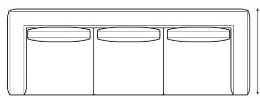

Data sheet

Sofa 295

Width: 295cm
Depth: 105cm
Height: 85cm

Sofa 240

Width: 240cm
Depth: 105cm
Height: 85cm

Sofa 210

Width: 210cm
Depth: 105cm
Height: 85cm

End section sofa 275

Width: 275cm
Depth: 105cm
Height: 85cm

End section sofa 220

Width: 220cm
Depth: 105cm
Height: 85cm

End section sofa 190

Width: 190cm
Depth: 105cm
Height: 85cm

Corner sofa 295

Width: 295cm
Depth: 105cm
Height: 85cm

Width: 120cm
Depth: 105cm
Height: 85cm

Central section 255

Width: 255cm
Depth: 105cm
Height: 85cm

Central section 200

Width: 200cm
Depth: 105cm
Height: 85cm

Central section 170

Width: 170cm
Depth: 105cm
Height: 85cm

Meridiana

Width: 245cm
Depth: 105cm
Height: 85cm

Chaise longue

Width: 170cm
Depth: 105cm
Height: 85cm

Semi-corner

Width: 202cm
Depth: 158cm
Height: 85cm

Corner

Width: 105cm
Depth: 105cm
Height: 85cm