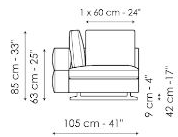

Data sheet

Sofa 295

Width: 295cm
Depth: 105cm
Height: 85cm

Sofa 240

Width: 240cm
Depth: 105cm
Height: 85cm

Sofa 210

Width: 210cm
Depth: 105cm
Height: 85cm

End section sofa 275

Width: 275cm
Depth: 105cm
Height: 85cm

End section sofa 220

Width: 220cm
Depth: 105cm
Height: 85cm

End section sofa 190

Width: 190cm
Depth: 105cm
Height: 85cm

Corner sofa 295

Width: 295cm
Depth: 105cm
Height: 85cm

Corner sofa 240

Width: 240cm
Depth: 105cm
Height: 85cm

End section corner sofa 275

Width: 275cm
Depth: 105cm
Height: 85cm

End section corner sofa 220

Width: 220cm
Depth: 105cm
Height: 85cm

End section corner sofa 120

Width: 120cm
Depth: 105cm
Height: 85cm

Central section 255

Width: 255cm
Depth: 105cm
Height: 85cm

Central section 200

Width: 200cm
Depth: 105cm
Height: 85cm

Central section 170

Width: 170cm
Depth: 105cm
Height: 85cm