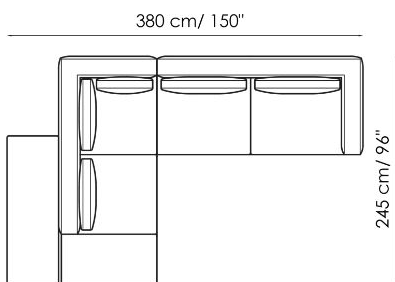

Width: 120cm
Depth: 105cm
Height: 85cm

Central section 255

Width: 255cm
Depth: 105cm
Height: 85cm

Central section 200

Width: 200cm
Depth: 105cm
Height: 85cm

Central section 170

Width: 170cm
Depth: 105cm
Height: 85cm

Meridiana

Width: 245cm
Depth: 105cm
Height: 85cm

Chaise longue

Width: 170cm
Depth: 105cm
Height: 85cm

Semi-corner

Width: 202cm
Depth: 158cm
Height: 85cm

Corner

Width: 105cm
Depth: 105cm
Height: 85cm

Pouf 160x55
 Width: 160cm
 Depth: 55cm
 Height: 42cm

Pouf 105x55
 Width: 105cm
 Depth: 55cm
 Height: 42cm

Pouf 105x85
 Width: 105cm
 Depth: 85cm
 Height: 42cm

Combination 1
 Width: 350cm
 Depth: 190cm
 Height: 85cm

Combination 2
 Width: 380cm
 Depth: 245cm
 Height: 85cm

Combination 3
 Width: 380cm
 Depth: 160cm
 Height: 85cm

Finishes

FEET

Metal

Painted metal
Supreme anthracite

Painted metal
Mat dove grey

Painted metal
Mat white