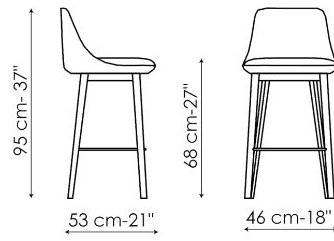

## Itala too - swivel base

Width: 45cm

Depth: 52cm

Height: 88-108cm

## Itala too H 68

Width: 46cm

Depth: 53cm

Height: 95cm

## Itala too H 78

Width: 45cm

Depth: 53cm

Height: 105cm