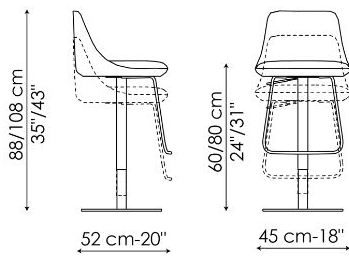

## Itala too - swivel base

Width: 45cm

Depth: 52cm

Height: 88-108cm

## Itala too H 68

Width: 46cm

Depth: 53cm

Height: 95cm

## Itala too H 78

Width: 45cm

Depth: 53cm

Height: 105cm