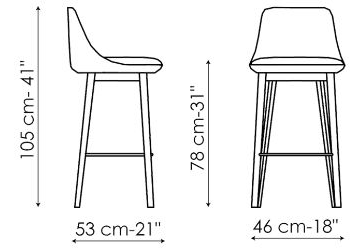

## Itala too - swivel base

Width: 45cm

Depth: 52cm

Height: 88-108cm

## Itala too H 68

Width: 46cm

Depth: 53cm

Height: 95cm

## Itala too H 78

Width: 45cm

Depth: 53cm

Height: 105cm