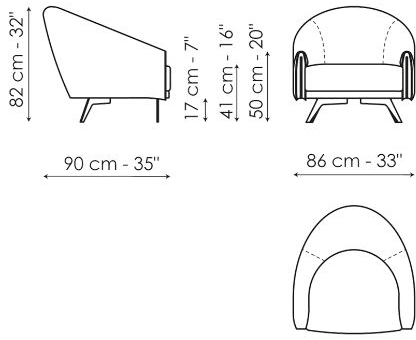

Data sheet

Saddle armchair

Width: 86cm

Depth: 90cm

Height: 82cm

Finishes

FEET

Metal