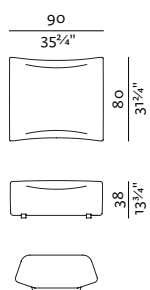

SPECIFICATIONS AND TECHNICAL DRAWING  
ABSENT XS

**SEAT L + BACKREST HIGH**

90 × 185, height 90 cm  
35 3/4" × 72 3/4", height 35 3/4"

**SEAT L + BACKREST HIGH + ARMREST**

100 × 185, height 90 cm  
39 1/4" × 72 3/4", height 35 3/4"

**CORNER S LOW**

115 × 115, height 75 cm  
45 1/4" × 45 1/4", height 29 3/4"

**CORNER M LOW**

125 × 125, height 75 cm  
49 1/4" × 49 1/4", height 29 3/4"

**POUF**

90 × 80, height 38 cm  
35 3/4" × 31 3/4", height 13 3/4"

\* ARMRESTS CAN BE SET ON LEFT, RIGHT OR BOTH SIDES OF THE SEAT.

**SEAT XS + BACKREST**

75 × 110, height 75 cm  
29 3/4" × 43 3/4", height 29 3/4"

**SEAT XS + BACKREST + ARMREST**

85 × 110, height 75 cm  
33 3/4" × 43 3/4", height 29 3/4"

**SEAT XS L + BACKREST**

75 × 160, height 75 cm  
29 3/4" × 63", height 29 3/4"

**SEAT XS L + BACKREST + ARMREST**

85 × 160, height 75 cm  
33 3/4" × 63", height 29 3/4"

**CORNER XS**

110 × 110, height 75 cm  
43 3/4" × 43 3/4", height 29 3/4"