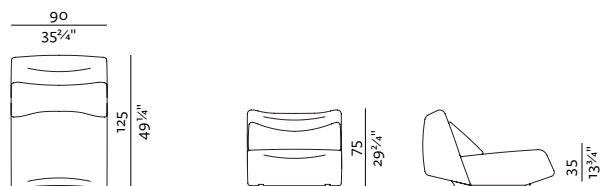

[sofa information website](#)

[armchair information website](#)

[pouf information website](#)

\* ARMRESTS CAN BE SET ON LEFT, RIGHT OR BOTH SIDES OF THE SEAT.

**SEAT S + BACKREST LOW**  
90 × 115, height 75 cm  
35 3/4" × 45 1/4", height 29 3/4"

**SEAT S + BACKREST LOW + ARMREST**  
100 × 115, height 75 cm  
39 1/4" × 45 1/4", height 29 3/4"

**SEAT S + BACKREST HIGH**  
90 × 115, height 90 cm  
35 3/4" × 45 1/4", height 35 3/4"

**SEAT S + BACKREST HIGH + ARMREST**  
100 × 115, height 90 cm  
39 1/4" × 45 1/4", height 35 3/4"

**SEAT M + BACKREST LOW**  
90 × 125, height 75 cm  
35 3/4" × 49 1/4", height 29 3/4"

**SEAT M LOW + BACKREST + ARMREST**  
100 × 125, height 75 cm  
39 1/4" × 49 1/4", height 29 3/4"

**SEAT M + BACKREST HIGH**  
90 × 125, height 90 cm  
35 3/4" × 49 1/4", height 35 3/4"

**SEAT XS L + BACKREST**

75 × 160, height 75 cm  
29 3/4" × 63", height 29 3/4"

**SEAT XS L + BACKREST + ARMREST**

85 × 160, height 75 cm  
33 3/4" × 63", height 29 3/4"

**CORNER XS**

110 × 110, height 75 cm  
43 3/4" × 43 3/4", height 29 3/4"