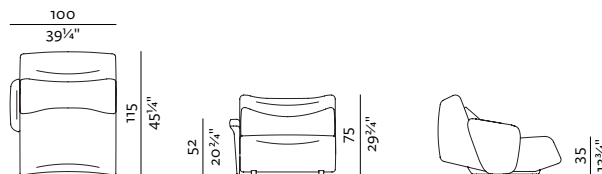

[sofa information website](#)

[armchair information website](#)

[pouf information website](#)

\* ARMRESTS CAN BE SET ON LEFT, RIGHT OR BOTH SIDES OF THE SEAT.

**SEAT S + BACKREST LOW**  
90 × 115, height 75 cm  
35 3/4" × 45 1/4", height 29 3/4"

**SEAT S + BACKREST LOW + ARMREST**  
100 × 115, height 75 cm  
39 1/4" × 45 1/4", height 29 3/4"

**SEAT S + BACKREST HIGH**  
90 × 115, height 90 cm  
35 3/4" × 45 1/4", height 35 3/4"

**SEAT S + BACKREST HIGH + ARMREST**  
100 × 115, height 90 cm  
39 1/4" × 45 1/4", height 35 3/4"

**SEAT M + BACKREST LOW**  
90 × 125, height 75 cm  
35 3/4" × 49 1/4", height 29 3/4"

**SEAT M LOW + BACKREST + ARMREST**  
100 × 125, height 75 cm  
39 1/4" × 49 1/4", height 29 3/4"

**SEAT M + BACKREST HIGH**  
90 × 125, height 90 cm  
35 3/4" × 49 1/4", height 35 3/4"

**SEAT XS L + BACKREST**

75 × 160, height 75 cm  
29 3/4" × 63", height 29 3/4"

**SEAT XS L + BACKREST + ARMREST**

85 × 160, height 75 cm  
33 3/4" × 63", height 29 3/4"

**CORNER XS**

110 × 110, height 75 cm  
43 3/4" × 43 3/4", height 29 3/4"