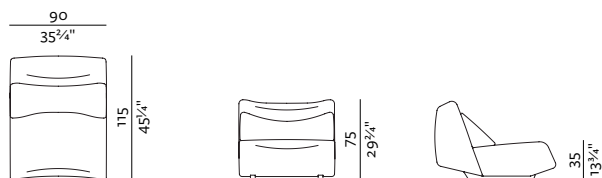

[sofa information website](#)

[armchair information website](#)

[pouf information website](#)

\* ARMRESTS CAN BE SET ON LEFT, RIGHT OR BOTH SIDES OF THE SEAT.

**SEAT S + BACKREST LOW**  
90 × 115, height 75 cm  
35 3/4" × 45 1/4", height 29 3/4"

**SEAT M + BACKREST LOW**  
90 × 125, height 75 cm  
35 3/4" × 49 1/4", height 29 3/4"

**SEAT M LOW + BACKREST + ARMREST**  
100 × 125, height 75 cm  
39 1/4" × 49 1/4", height 29 3/4"

**SEAT M + BACKREST HIGH**  
90 × 125, height 90 cm  
35 3/4" × 49 1/4", height 35 3/4"

\* ARMRESTS CAN BE SET ON LEFT, RIGHT OR BOTH SIDES OF THE SEAT.

**SEAT XS + BACKREST**

75 × 110, height 75 cm  
29 3/4" × 43 3/4", height 29 3/4"

**SEAT XS + BACKREST + ARMREST**

85 × 110, height 75 cm  
33 3/4" × 43 3/4", height 29 3/4"

**SEAT XS L + BACKREST**

75 × 160, height 75 cm  
29 3/4" × 63", height 29 3/4"

**SEAT XS L + BACKREST + ARMREST**

85 × 160, height 75 cm  
33 3/4" × 63", height 29 3/4"

**CORNER XS**

110 × 110, height 75 cm  
43 3/4" × 43 3/4", height 29 3/4"