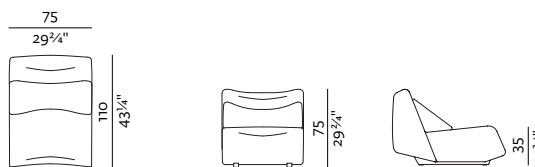

SPECIFICATIONS AND TECHNICAL DRAWING  
ABSENT XS

**SEAT L + BACKREST HIGH**

90 × 185, height 90 cm  
35 3/4" × 72 3/4", height 35 3/4"

**SEAT L + BACKREST HIGH + ARMREST**

100 × 185, height 90 cm  
39 1/4" × 72 3/4", height 35 3/4"

**CORNER S LOW**

115 × 115, height 75 cm  
45 1/4" × 45 1/4", height 29 3/4"

**CORNER M LOW**

125 × 125, height 75 cm  
49 1/4" × 49 1/4", height 29 3/4"

**POUF**

90 × 80, height 38 cm  
35 3/4" × 31 3/4", height 13 3/4"

\* ARMRESTS CAN BE SET ON LEFT, RIGHT OR BOTH SIDES OF THE SEAT.

**SEAT XS + BACKREST**

75 × 110, height 75 cm  
29 3/4" × 43 3/4", height 29 3/4"

**SEAT XS + BACKREST + ARMREST**

85 × 110, height 75 cm  
33 3/4" × 43 3/4", height 29 3/4"

**SEAT XS L + BACKREST**

75 × 160, height 75 cm  
29 3/4" × 63", height 29 3/4"

**SEAT XS L + BACKREST + ARMREST**

85 × 160, height 75 cm  
33 3/4" × 63", height 29 3/4"

**CORNER XS**

110 × 110, height 75 cm  
43 3/4" × 43 3/4", height 29 3/4"