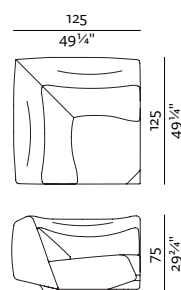

**SEAT M + BACKREST HIGH + ARMREST**  
100 × 125, height 90 cm  
39 1/4" × 49 1/4", height 35 3/4"

**SEAT L + BACKREST LOW**  
90 × 185, height 75 cm  
35 3/4" × 72 3/4", height 29 3/4"

**SEAT L + BACKREST LOW + ARMREST**  
100 × 185, height 75 cm  
39 1/4" × 72 3/4", height 29 3/4"

SPECIFICATIONS AND TECHNICAL DRAWING  
ABSENT XS

**SEAT L + BACKREST HIGH**

90 × 185, height 90 cm  
35 3/4" × 72 3/4", height 35 3/4"

**SEAT L + BACKREST HIGH + ARMREST**

100 × 185, height 90 cm  
39 1/4" × 72 3/4", height 35 3/4"

**CORNER S LOW**

115 × 115, height 75 cm  
45 1/4" × 45 1/4", height 29 3/4"

**CORNER M LOW**

125 × 125, height 75 cm  
49 1/4" × 49 1/4", height 29 3/4"

**POUF**

90 × 80, height 38 cm  
35 3/4" × 31 3/4", height 13 3/4"

\* ARMRESTS CAN BE SET ON LEFT, RIGHT OR BOTH SIDES OF THE SEAT.

**SEAT XS + BACKREST**

75 × 110, height 75 cm  
29 3/4" × 43 3/4", height 29 3/4"

**SEAT XS + BACKREST + ARMREST**

85 × 110, height 75 cm  
33 3/4" × 43 3/4", height 29 3/4"