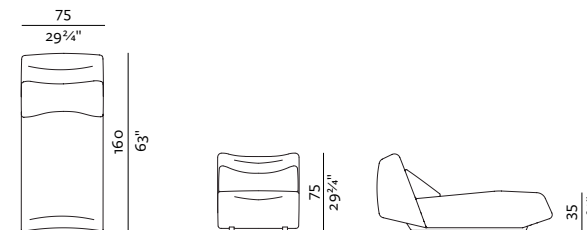

[sofa information website](#)

[armchair information website](#)

[pouf information website](#)

\* ARMRESTS CAN BE SET ON LEFT, RIGHT OR BOTH SIDES OF THE SEAT.

**SEAT S + BACKREST LOW**  
90 × 115, height 75 cm  
35 3/4" × 45 1/4", height 29 3/4"

**CORNER S LOW**

115 × 115, height 75 cm  
45 1/4" × 45 1/4", height 29 3/4"

**CORNER M LOW**

125 × 125, height 75 cm  
49 1/4" × 49 1/4", height 29 3/4"

**POUF**

90 × 80, height 38 cm  
35 3/4" × 31 3/4", height 13 3/4"

\* ARMRESTS CAN BE SET ON LEFT, RIGHT OR BOTH SIDES OF THE SEAT.

**SEAT XS + BACKREST**

75 × 110, height 75 cm  
29 3/4" × 43 3/4", height 29 3/4"

**SEAT XS + BACKREST + ARMREST**

85 × 110, height 75 cm  
33 3/4" × 43 3/4", height 29 3/4"

**SEAT XS L + BACKREST**

75 × 160, height 75 cm  
29 3/4" × 63", height 29 3/4"

**SEAT XS L + BACKREST + ARMREST**

85 × 160, height 75 cm  
33 3/4" × 63", height 29 3/4"

**CORNER XS**

110 × 110, height 75 cm  
43 3/4" × 43 3/4", height 29 3/4"