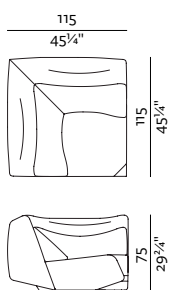

**SEAT M + BACKREST HIGH + ARMREST**  
100 × 125, height 90 cm  
39 1/4" × 49 1/4", height 35 3/4"

**SEAT L + BACKREST LOW**  
90 × 185, height 75 cm  
35 3/4" × 72 3/4", height 29 3/4"

**SEAT L + BACKREST LOW + ARMREST**  
100 × 185, height 75 cm  
39 1/4" × 72 3/4", height 29 3/4"

SPECIFICATIONS AND TECHNICAL DRAWING  
ABSENT XS

**SEAT L + BACKREST HIGH**

90 × 185, height 90 cm  
35 3/4" × 72 3/4", height 35 3/4"

**SEAT L + BACKREST HIGH + ARMREST**

100 × 185, height 90 cm  
39 1/4" × 72 3/4", height 35 3/4"

**CORNER S LOW**

115 × 115, height 75 cm  
45 1/4" × 45 1/4", height 29 3/4"

**CORNER M LOW**

125 × 125, height 75 cm  
49 1/4" × 49 1/4", height 29 3/4"

**POUF**

90 × 80, height 38 cm  
35 3/4" × 31 3/4", height 13 3/4"

\* ARMRESTS CAN BE SET ON LEFT, RIGHT OR BOTH SIDES OF THE SEAT.

**SEAT XS + BACKREST**

75 × 110, height 75 cm  
29 3/4" × 43 3/4", height 29 3/4"

**SEAT XS + BACKREST + ARMREST**

85 × 110, height 75 cm  
33 3/4" × 43 3/4", height 29 3/4"