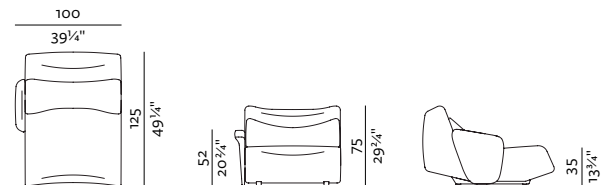

[sofa information website](#)

[armchair information website](#)

[pouf information website](#)

\* ARMRESTS CAN BE SET ON LEFT, RIGHT OR BOTH SIDES OF THE SEAT.

**SEAT S + BACKREST LOW**  
90 × 115, height 75 cm  
35 3/4" × 45 1/4", height 29 3/4"

**SEAT S + BACKREST LOW + ARMREST**  
100 × 115, height 75 cm  
39 1/4" × 45 1/4", height 29 3/4"

**SEAT S + BACKREST HIGH**  
90 × 115, height 90 cm  
35 3/4" × 45 1/4", height 35 3/4"

**SEAT S + BACKREST HIGH + ARMREST**  
100 × 115, height 90 cm  
39 1/4" × 45 1/4", height 35 3/4"

**SEAT M + BACKREST LOW**  
90 × 125, height 75 cm  
35 3/4" × 49 1/4", height 29 3/4"

**SEAT M LOW + BACKREST + ARMREST**  
100 × 125, height 75 cm  
39 1/4" × 49 1/4", height 29 3/4"

**SEAT M + BACKREST HIGH**  
90 × 125, height 90 cm  
35 3/4" × 49 1/4", height 35 3/4"

**SEAT M + BACKREST HIGH + ARMREST**  
100 × 125, height 90 cm  
39 1/4" × 49 1/4", height 35 3/4"

**SEAT L + BACKREST LOW**  
90 × 185, height 75 cm  
35 3/4" × 72 3/4", height 29 3/4"

**SEAT L + BACKREST LOW + ARMREST**  
100 × 185, height 75 cm  
39 1/4" × 72 3/4", height 29 3/4"