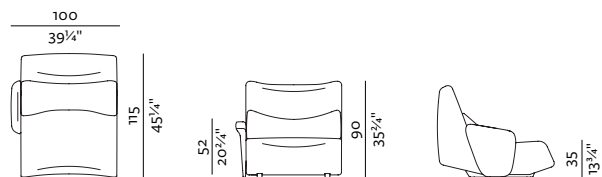

[sofa information website](#)

[armchair information website](#)

[pouf information website](#)

\* ARMRESTS CAN BE SET ON LEFT, RIGHT OR BOTH SIDES OF THE SEAT.

**SEAT S + BACKREST LOW**  
90 × 115, height 75 cm  
35 3/4" × 45 1/4", height 29 3/4"

**SEAT S + BACKREST LOW + ARMREST**  
100 × 115, height 75 cm  
39 1/4" × 45 1/4", height 29 3/4"

**SEAT S + BACKREST HIGH**  
90 × 115, height 90 cm  
35 3/4" × 45 1/4", height 35 3/4"

**SEAT S + BACKREST HIGH + ARMREST**  
100 × 115, height 90 cm  
39 1/4" × 45 1/4", height 35 3/4"

**SEAT M + BACKREST LOW**  
90 × 125, height 75 cm  
35 3/4" × 49 1/4", height 29 3/4"

**SEAT M LOW + BACKREST + ARMREST**  
100 × 125, height 75 cm  
39 1/4" × 49 1/4", height 29 3/4"

**SEAT M + BACKREST HIGH**  
90 × 125, height 90 cm  
35 3/4" × 49 1/4", height 35 3/4"

**SEAT XS L + BACKREST**

75 × 160, height 75 cm  
29 3/4" × 63", height 29 3/4"

**SEAT XS L + BACKREST + ARMREST**

85 × 160, height 75 cm  
33 3/4" × 63", height 29 3/4"

**CORNER XS**

110 × 110, height 75 cm  
43 3/4" × 43 3/4", height 29 3/4"