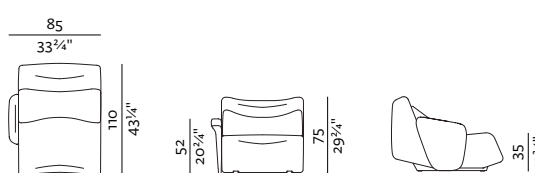

[sofa information website](#)

[armchair information website](#)

[pouf information website](#)

\* ARMRESTS CAN BE SET ON LEFT, RIGHT OR BOTH SIDES OF THE SEAT.

**SEAT S + BACKREST LOW**  
90 × 115, height 75 cm  
35 3/4" × 45 1/4", height 29 3/4"

**CORNER S LOW**

115 × 115, height 75 cm  
45 1/4" × 45 1/4", height 29 3/4"

**CORNER M LOW**

125 × 125, height 75 cm  
49 1/4" × 49 1/4", height 29 3/4"

**POUF**

90 × 80, height 38 cm  
35 3/4" × 31 3/4", height 13 3/4"

\* ARMRESTS CAN BE SET ON LEFT, RIGHT OR BOTH SIDES OF THE SEAT.

**SEAT XS + BACKREST**

75 × 110, height 75 cm  
29 3/4" × 43 3/4", height 29 3/4"

**SEAT XS + BACKREST + ARMREST**

85 × 110, height 75 cm  
33 3/4" × 43 3/4", height 29 3/4"

**SEAT XS L + BACKREST**

75 × 160, height 75 cm  
29 3/4" × 63", height 29 3/4"

**SEAT XS L + BACKREST + ARMREST**

85 × 160, height 75 cm  
33 3/4" × 63", height 29 3/4"

**CORNER XS**

110 × 110, height 75 cm  
43 3/4" × 43 3/4", height 29 3/4"