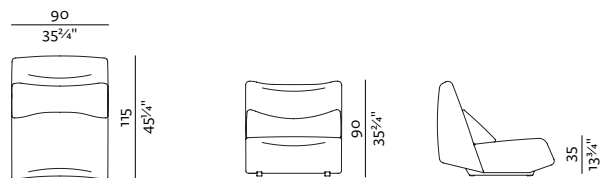

[sofa information website](#)

[armchair information website](#)

[pouf information website](#)

\* ARMRESTS CAN BE SET ON LEFT, RIGHT OR BOTH SIDES OF THE SEAT.

**SEAT S + BACKREST LOW**  
90 × 115, height 75 cm  
35 3/4" × 45 1/4", height 29 3/4"

**SEAT S + BACKREST LOW + ARMREST**  
100 × 115, height 75 cm  
39 1/4" × 45 1/4", height 29 3/4"

**SEAT S + BACKREST HIGH**  
90 × 115, height 90 cm  
35 3/4" × 45 1/4", height 35 3/4"

**SEAT S + BACKREST HIGH + ARMREST**  
100 × 115, height 90 cm  
39 1/4" × 45 1/4", height 35 3/4"

**SEAT M + BACKREST LOW**  
90 × 125, height 75 cm  
35 3/4" × 49 1/4", height 29 3/4"

**SEAT M LOW + BACKREST + ARMREST**  
100 × 125, height 75 cm  
39 1/4" × 49 1/4", height 29 3/4"

**SEAT M + BACKREST HIGH**  
90 × 125, height 90 cm  
35 3/4" × 49 1/4", height 35 3/4"

**SEAT XS L + BACKREST**

75 × 160, height 75 cm  
29 3/4" × 63", height 29 3/4"

**SEAT XS L + BACKREST + ARMREST**

85 × 160, height 75 cm  
33 3/4" × 63", height 29 3/4"

**CORNER XS**

110 × 110, height 75 cm  
43 3/4" × 43 3/4", height 29 3/4"