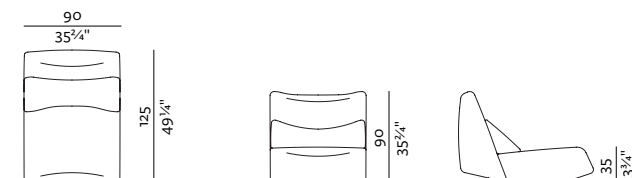

[sofa information website](#)

[armchair information website](#)

[pouf information website](#)

\* ARMRESTS CAN BE SET ON LEFT, RIGHT OR BOTH SIDES OF THE SEAT.

**SEAT S + BACKREST LOW**  
90 × 115, height 75 cm  
35 3/4" × 45 1/4", height 29 3/4"

**SEAT S + BACKREST LOW + ARMREST**  
100 × 115, height 75 cm  
39 1/4" × 45 1/4", height 29 3/4"

**SEAT S + BACKREST HIGH**  
90 × 115, height 90 cm  
35 3/4" × 45 1/4", height 35 3/4"

**SEAT S + BACKREST HIGH + ARMREST**  
100 × 115, height 90 cm  
39 1/4" × 45 1/4", height 35 3/4"

**SEAT M + BACKREST LOW**  
90 × 125, height 75 cm  
35 3/4" × 49 1/4", height 29 3/4"

**SEAT M LOW + BACKREST + ARMREST**  
100 × 125, height 75 cm  
39 1/4" × 49 1/4", height 29 3/4"

**SEAT M + BACKREST HIGH**  
90 × 125, height 90 cm  
35 3/4" × 49 1/4", height 35 3/4"

**SEAT XS L + BACKREST**

75 × 160, height 75 cm  
29 3/4" × 63", height 29 3/4"

**SEAT XS L + BACKREST + ARMREST**

85 × 160, height 75 cm  
33 3/4" × 63", height 29 3/4"

**CORNER XS**

110 × 110, height 75 cm  
43 3/4" × 43 3/4", height 29 3/4"