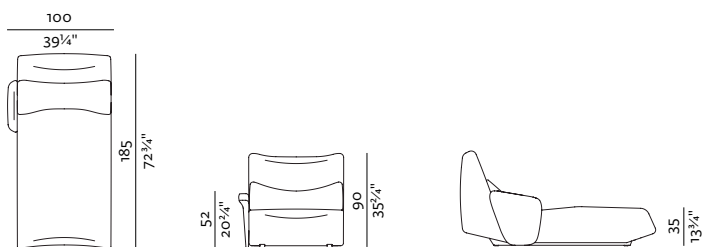

**SEAT M + BACKREST HIGH + ARMREST**  
100 × 125, height 90 cm  
39 1/4" × 49 1/4", height 35 3/4"

**SEAT L + BACKREST LOW**  
90 × 185, height 75 cm  
35 3/4" × 72 3/4", height 29 3/4"

**SEAT L + BACKREST LOW + ARMREST**  
100 × 185, height 75 cm  
39 1/4" × 72 3/4", height 29 3/4"

SPECIFICATIONS AND TECHNICAL DRAWING  
ABSENT XS

**SEAT L + BACKREST HIGH**

90 × 185, height 90 cm  
35 3/4" × 72 3/4", height 35 3/4"

**SEAT L + BACKREST HIGH + ARMREST**

100 × 185, height 90 cm  
39 1/4" × 72 3/4", height 35 3/4"

**CORNER S LOW**

115 × 115, height 75 cm  
45 1/4" × 45 1/4", height 29 3/4"

**CORNER M LOW**

125 × 125, height 75 cm  
49 1/4" × 49 1/4", height 29 3/4"

**POUF**

90 × 80, height 38 cm  
35 3/4" × 31 3/4", height 13 3/4"

\* ARMRESTS CAN BE SET ON LEFT, RIGHT OR BOTH SIDES OF THE SEAT.

**SEAT XS + BACKREST**

75 × 110, height 75 cm  
29 3/4" × 43 3/4", height 29 3/4"

**SEAT XS + BACKREST + ARMREST**

85 × 110, height 75 cm  
33 3/4" × 43 3/4", height 29 3/4"