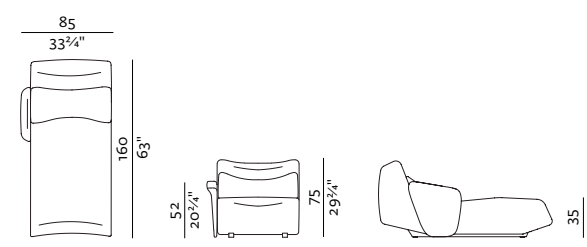

[sofa information website](#)

[armchair information website](#)

[pouf information website](#)

\* ARMRESTS CAN BE SET ON LEFT, RIGHT OR BOTH SIDES OF THE SEAT.

**SEAT S + BACKREST LOW**  
90 × 115, height 75 cm  
35 3/4" × 45 1/4", height 29 3/4"

**CORNER S LOW**

115 × 115, height 75 cm  
45 1/4" × 45 1/4", height 29 3/4"

**CORNER M LOW**

125 × 125, height 75 cm  
49 1/4" × 49 1/4", height 29 3/4"

**POUF**

90 × 80, height 38 cm  
35 3/4" × 31 3/4", height 13 3/4"

\* ARMRESTS CAN BE SET ON LEFT, RIGHT OR BOTH SIDES OF THE SEAT.

**SEAT XS + BACKREST**

75 × 110, height 75 cm  
29 3/4" × 43 3/4", height 29 3/4"

**SEAT XS + BACKREST + ARMREST**

85 × 110, height 75 cm  
33 3/4" × 43 3/4", height 29 3/4"

**SEAT XS L + BACKREST**

75 × 160, height 75 cm  
29 3/4" × 63", height 29 3/4"

**SEAT XS L + BACKREST + ARMREST**

85 × 160, height 75 cm  
33 3/4" × 63", height 29 3/4"

**CORNER XS**

110 × 110, height 75 cm  
43 3/4" × 43 3/4", height 29 3/4"