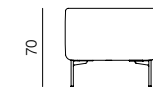

[sofa information website](#)

[armchair information website](#)

**ARMCHAIR**  
dimensions 92 x 80 x 70 cm

base 01

70

base 02

70

**2SEATER**  
dimensions 165 x 90 x 70 cm

base 01

41

70

base 02

41

70

**2.5SEATER**  
dimensions 200 x 90 x 70 cm

base 01

41

70

base 02

41

70

**3SEATER**  
dimensions 235 x 90 x 70 cm

base 01

41

70

base 02

41

70

SPECIFICATIONS AND TECHNICAL DRAWING

**CHAISE LONGUE 225 (L/R)**  
dimensions 225 x 90 x 70 cm

base 01

base 02