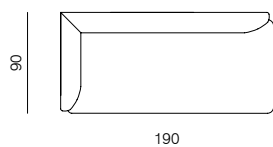

70

base 02

41

70

SPECIFICATIONS AND TECHNICAL DRAWING

**CHAISE LONGUE 225 (L/R)**  
dimensions 225 x 90 x 70 cm

base 01

base 02

**CHAISE LONGUE 190 (L/R)**  
dimensions 190 x 90 x 70 cm

base 01

base 02

**END UNIT 190 (L/R)**  
dimensions 190 x 90 x 70 cm

base 01

base 02

**END UNIT 225 (L/R)**  
dimensions 225 x 90 x 70 cm

base 01