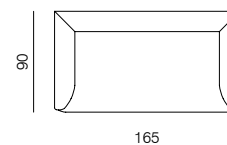

[sofa information website](#)

[armchair information website](#)

**ARMCHAIR**  
dimensions 92 x 80 x 70 cm

base 01

70

base 02

70

**2SEATER**  
dimensions 165 x 90 x 70 cm

base 01

41

70

base 02

41

70

**2.5SEATER**  
dimensions 200 x 90 x 70 cm

base 01

41

70

base 02

41

70

**3SEATER**  
dimensions 235 x 90 x 70 cm

base 01

41

70

base 02

41

70

SPECIFICATIONS AND TECHNICAL DRAWING

**CHAISE LONGUE 225 (L/R)**  
dimensions 225 x 90 x 70 cm

base 01

base 02