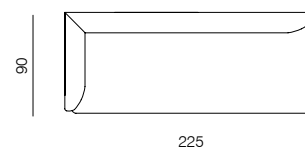

70

base 02

41

70

SPECIFICATIONS AND TECHNICAL DRAWING

**CHAISE LONGUE 225 (L/R)**  
dimensions 225 x 90 x 70 cm

base 01

base 02

**CHAISE LONGUE 190 (L/R)**  
dimensions 190 x 90 x 70 cm

base 01

base 02

**END UNIT 190 (L/R)**  
dimensions 190 x 90 x 70 cm

base 01

base 02

**END UNIT 225 (L/R)**  
dimensions 225 x 90 x 70 cm

base 01