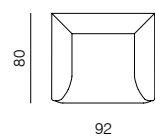

[sofa information website](#)

[armchair information website](#)

**ARMCHAIR**  
dimensions 92 x 80 x 70 cm

base 01

70

base 02

70

**2SEATER**  
dimensions 165 x 90 x 70 cm

base 01

41

70

base 02

41

70

**2.5SEATER**  
dimensions 200 x 90 x 70 cm

base 01

41

70

base 02

41

70

**3SEATER**  
dimensions 235 x 90 x 70 cm

base 01

41

70

base 02

41

70

SPECIFICATIONS AND TECHNICAL DRAWING

**CHAISE LONGUE 225 (L/R)**  
dimensions 225 x 90 x 70 cm

base 01

base 02