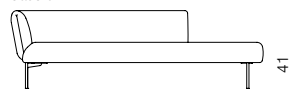

70

base 02

41

70

SPECIFICATIONS AND TECHNICAL DRAWING

**CHAISE LONGUE 225 (L/R)**  
dimensions 225 x 90 x 70 cm

base 01

base 02

**CHAISE LONGUE 190 (L/R)**  
dimensions 190 x 90 x 70 cm

base 01

base 02

**END UNIT 190 (L/R)**  
dimensions 190 x 90 x 70 cm

base 01

base 02

**END UNIT 225 (L/R)**  
dimensions 225 x 90 x 70 cm

base 01