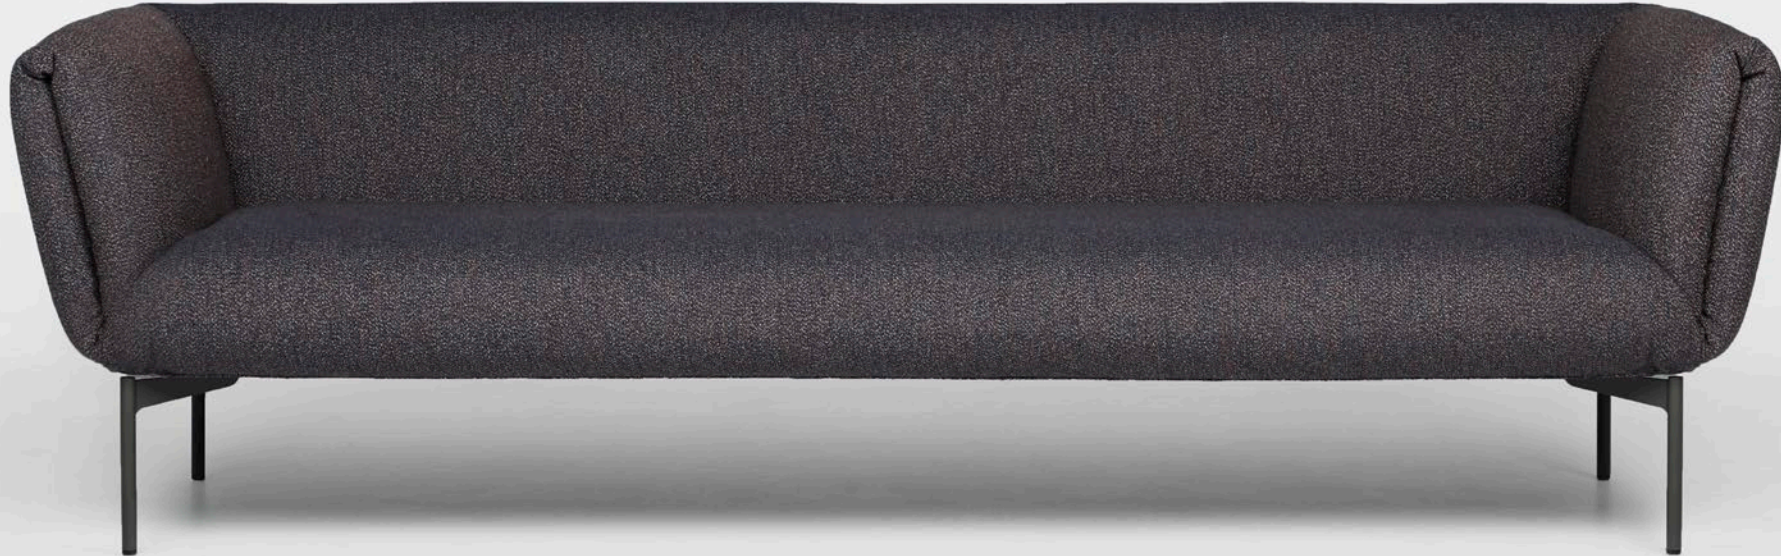

# Impression collection

by **MEIKE HARDE**

**Impression** sofa series incorporates elegance and comfort. Low and slim armrests and the backrest shape a gentle impression with curved inner parts for comfortable seating. Filigree but strong legs emphasize a fresh look. Delicate appearance is combined with a special detail on the armrests. An impression on each corner is repeated also on added cushions. The sofa comes also with open end modules, so it can be combined in various compositions.

SPECIFICATIONS AND TECHNICAL DRAWING

STRUCTURE	plywood, metal
SUSPENSION	elastic webbing
SEAT & BACKREST	HR foam, polyester wadding
BASE	metal + powder coating
UPHOLSTERY	fabric (removable)
DECORATIVE CUSHIONS	feather

[sofa information website](#)

[armchair information website](#)

**ARMCHAIR**  
dimensions 92 x 80 x 70 cm

base 01

70

base 02

70

**2SEATER**  
dimensions 165 x 90 x 70 cm

base 01

41

70

base 02

41

70

**2.5SEATER**  
dimensions 200 x 90 x 70 cm

base 01