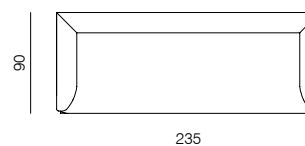

[sofa information website](#)

[armchair information website](#)

**ARMCHAIR**  
dimensions 92 x 80 x 70 cm

base 01

70

base 02

70

**2SEATER**  
dimensions 165 x 90 x 70 cm

base 01

41

70

base 02

41

70

**2.5SEATER**  
dimensions 200 x 90 x 70 cm

base 01

41

70

base 02

41

70

**3SEATER**  
dimensions 235 x 90 x 70 cm

base 01

41

70

base 02

41

70

SPECIFICATIONS AND TECHNICAL DRAWING

**CHAISE LONGUE 225 (L/R)**  
dimensions 225 x 90 x 70 cm

base 01

base 02