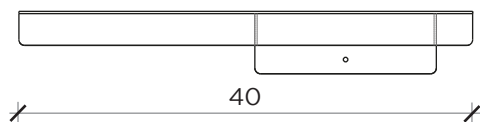

Designer: Studio 14
Anno | Year: 2013
Materiali | Materials: Mensola in metallo verniciato | *Painted metal shelf*

PIANTA | PLAN

FRONTE | FRONT

LATO | SIDE

ANTOLOGIA

Ripiano | Shelf

Designer: Studio 14
Anno | Year: 2014
Materiali | Materials: Mensola in metallo verniciato | *Painted metal shelf*