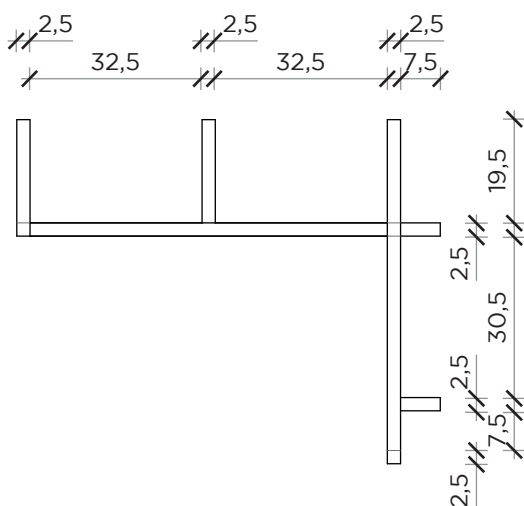

PIANTA | PLAN