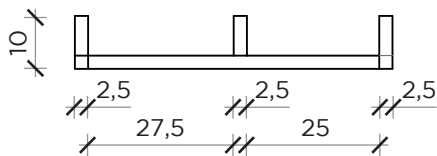

PIANTA | PLAN

FRONTE | FRONT

LATO | SIDE

ANTOLOGIA A

Libreria | *Bookshelf*

Designer: Studio 14
 Anno | Year: 2013
 Materiali | Materials: Libreria a parete in metallo verniciato | *Painted metal wall bookshelf*