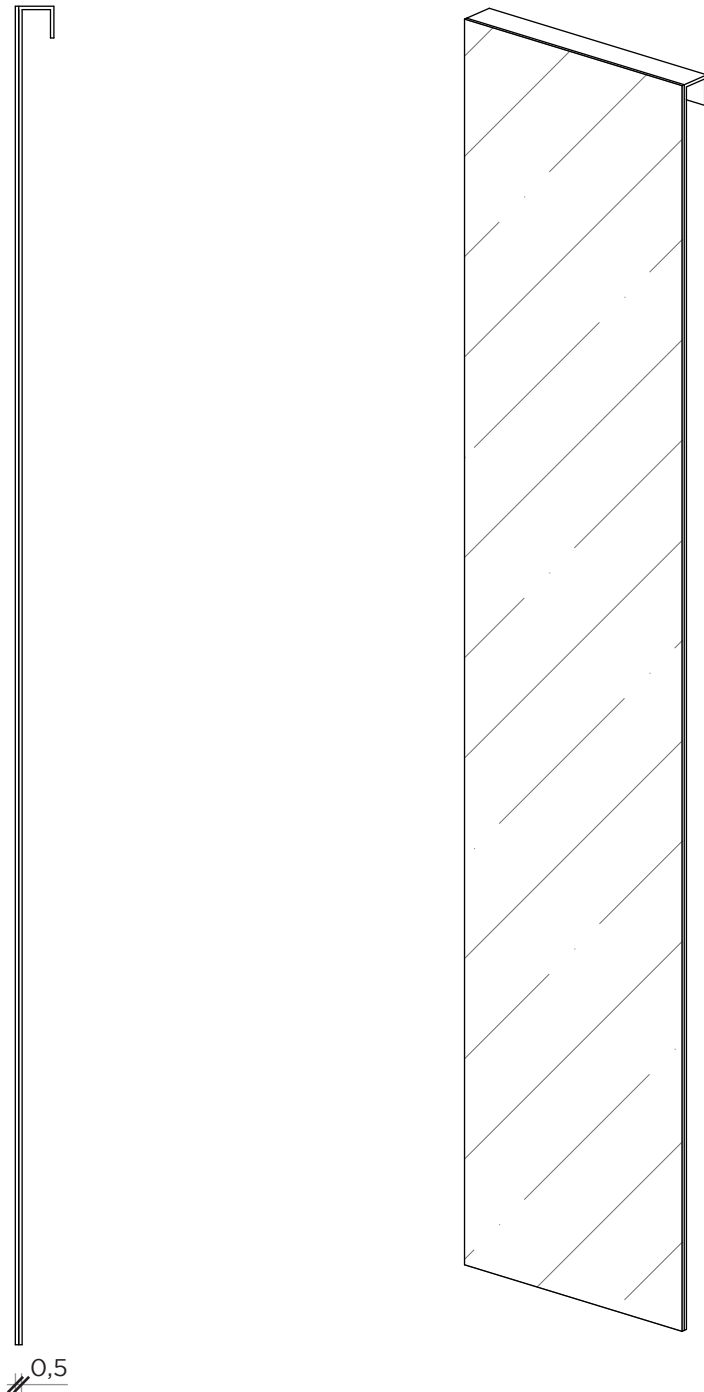

LATO | SIDE

ANTOLOGIA

Specchio | Mirror

Designer: Studio 14
Anno | Year: 2014
Materiali | Materials: Specchio | Mirror