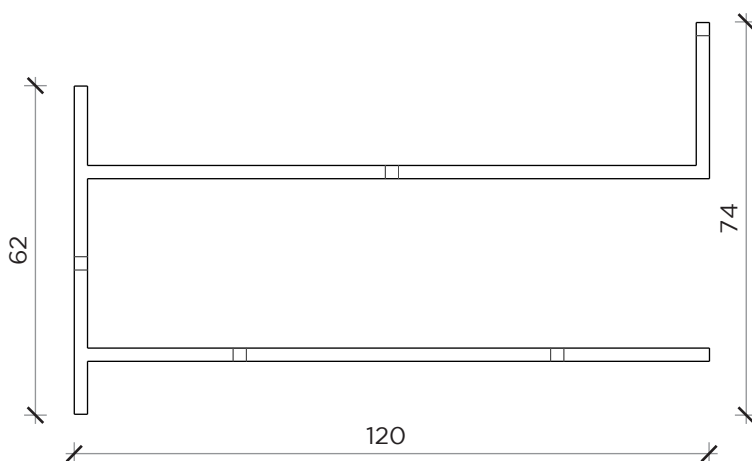

FRONTE | FRONT