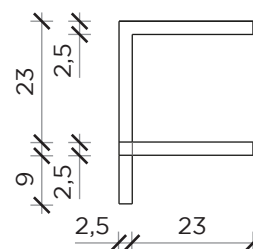

LATO | SIDE

ANTOLOGIA F

Libreria | Bookshelf

Designer: Studio 14
Anno | Year: 2014
Materiali | Materials: Libreria a parete in metallo verniciato | Painted metal wall bookshelf