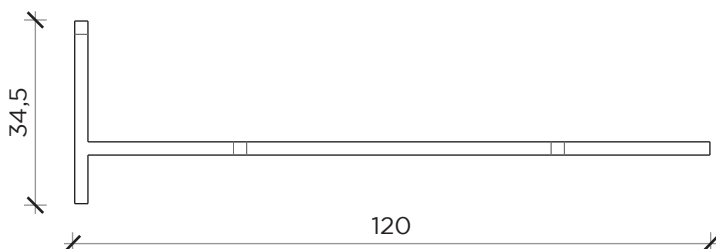

FRONTE | FRONT