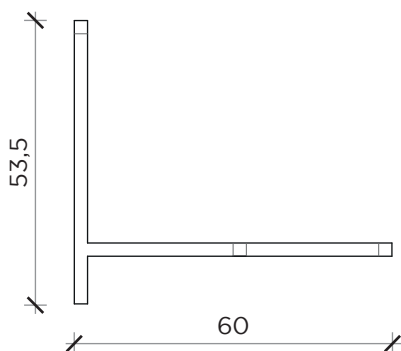

FRONTE | FRONT