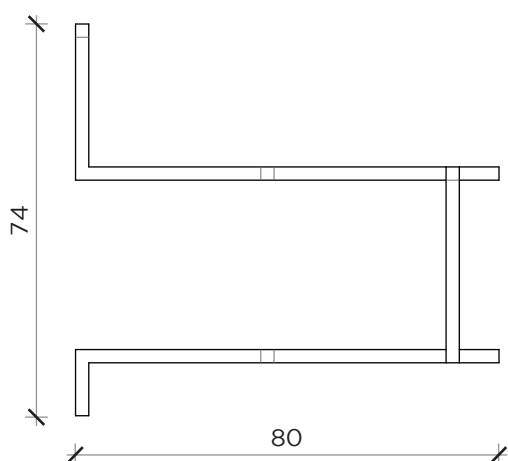

FRONTE | FRONT