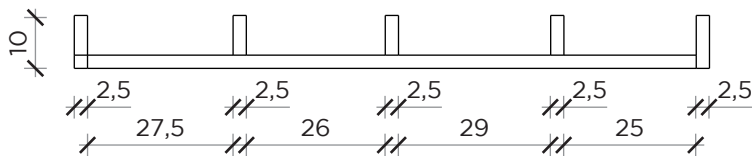

PIANTA | PLAN