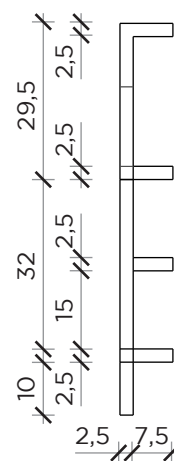

LATO | SIDE

ANTOLOGIA C

Libreria | Bookshelf

Designer: Studio 14
Anno | Year: 2013
Materiali | Materials: Libreria a parete in metallo verniciato | Painted metal wall bookshelf