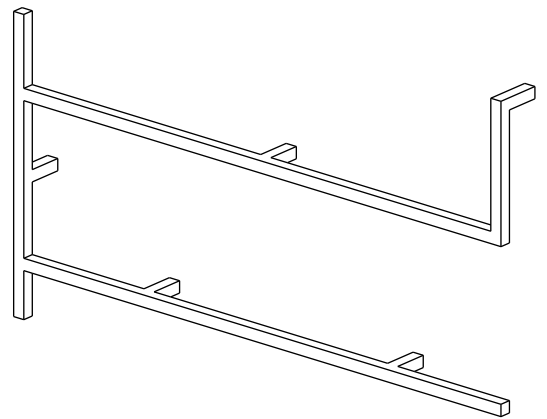

PIANTA | PLAN