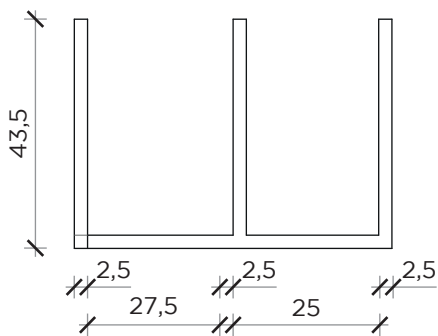

PIANTA | PLAN