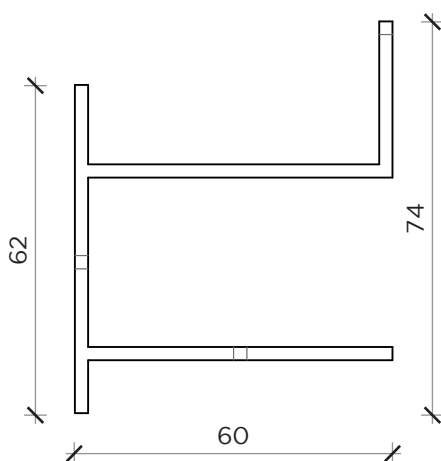

PIANTA | PLAN

FRONTE | FRONT

LATO | SIDE

ANTOLOGIA A

Libreria | *Bookshelf*

Designer: Studio 14
 Anno | Year: 2013
 Materiali | Materials: Libreria a parete in metallo verniciato | *Painted metal wall bookshelf*