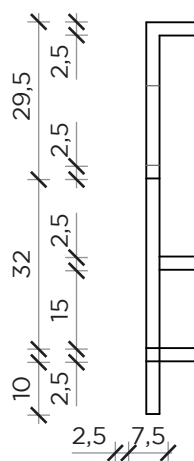

PIANTA | PLAN

FRONTE | FRONT

LATO | SIDE

ANTOLOGIA A

Libreria | *Bookshelf*

Designer: Studio 14
 Anno | Year: 2013
 Materiali | Materials: Libreria a parete in metallo verniciato | *Painted metal wall bookshelf*