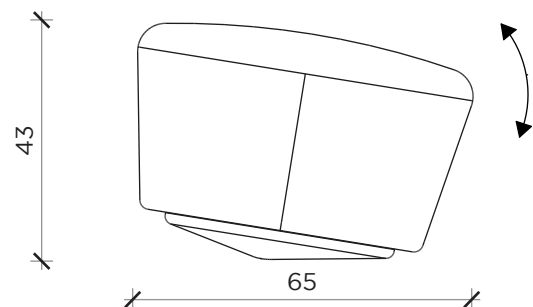

PIANTA | PLAN

PIANTA | PLAN

FRONTE | FRONT

FRONTE | FRONT

GIGIO/GIGIONE

Pouf | Ottoman

Designer:
Anno | Year:
Materiali | Materials:

Romani Saccani
2019
Pouf oscillante con rivestimento in velluto o bouclé e base in legno rivestito con panno anti-rumore |
Floating ottoman covered in velvet or bouclé and solid wood base covered in anti-noise cloth