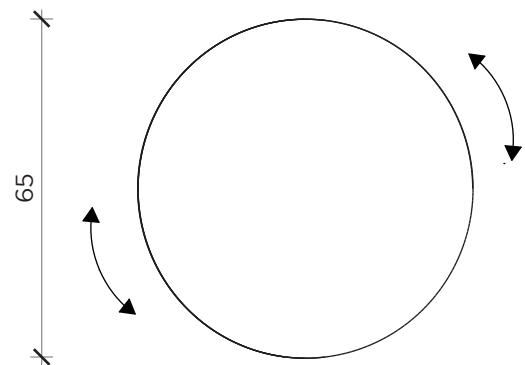

PIANTA | PLAN

PIANTA | PLAN

FRONTE | FRONT

FRONTE | FRONT

GIGIO/GIGIONE

Pouf | Ottoman

Designer:
Anno | Year:
Materiali | Materials:

Romani Saccani
2019
Pouf oscillante con rivestimento in velluto o bouclé e base in legno rivestito con panno anti-rumore |
Floating ottoman covered in velvet or bouclé and solid wood base covered in anti-noise cloth