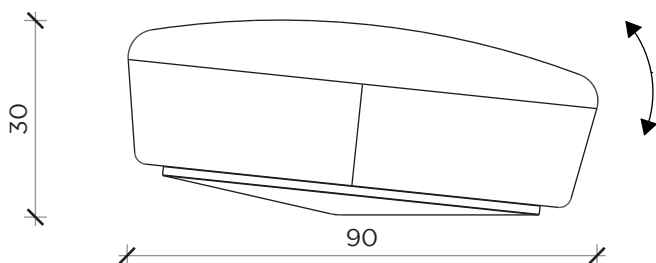

PIANTA | PLAN

PIANTA | PLAN

FRONTE | FRONT

FRONTE | FRONT

GIGIO/GIGIONE

Pouf | Ottoman

Designer:
Anno | Year:
Materiali | Materials:

Romani Saccani
2019
Pouf oscillante con rivestimento in velluto o bouclé e base in legno rivestito con panno anti-rumore |
Floating ottoman covered in velvet or bouclé and solid wood base covered in anti-noise cloth