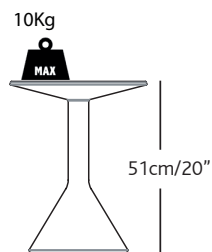

TECHNICAL SPECIFICATIONS

Side Table B

KONSTANTIN GRČIĆ
2016

COMPONENTES and MATERIALS:

A side table made of solid architectural concrete on grey or black.
Regulatory glides included.

DIMENSIONS and WEIGHTS:

Side table: Ø40cm x h.51cm / 12 kg
Ø16" x h.20" / 26,5lbs

FINISHES:

Grey or black.

PACKAGING:

The side table is shipped protected with Porex foam in a wooden and cardboard box.

CLEANING and MAINTENANCE:

The table should be cleaned with damp cloth using only water or a mild soap. Beverage and other liquids stains should be cleaned up **within two hours**. It is recommended that an organic flannel be used. Do not use cleaning products containing solvents or alcohol, or any other derivatives.

*Maximum load on the table is 10 Kg / 22lbs

*It's not recommended to sit on the tables

MEASUREMENTS IN CM AND INCHES

BD Barcelona Design
Ramon Turró, 126 / 08005 Barcelona
Tel +34 93 458 69 09 / Fax +34 93 207 36 97
bd@bdbarcelona.com / www.bdbarcelona.com

Side Table: Ø400mm x 510 mm / 12.18 Kg

ACABADOS:

Gris y negro.

EMBALAJE:

Se entrega la mesa debidamente protegida con espumas de pórex dentro de una caja de cartón.

LIMPIEZA Y MANTENIMIENTO:

La mesa se debe limpiar con un paño húmedo o con un jabón neutro, recomendable usar bayetas ecológicas.