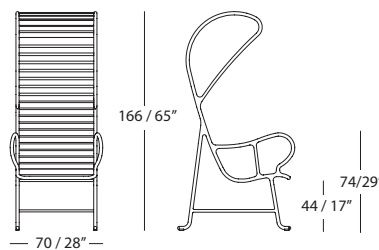

DIMENSIONES y PESOS:

Sillón:

70 x 89 x h. 100 cm / 70 x 79 x h. 92 cm
15 kg (versión outdoor) / 23 kg (versión indoor)

Sillón con pérgola:

70 x 89 x h. 166 cm / 70 x 87 x h. 159 cm
29 kg (versión outdoor) / 29 kg (versión indoor)

ACCESORIES: Glides in black rigid plastic.

DIMENSIONS and WEIGHTS:

Armchair: 70 x 89 x h. 100 cm / 70 x 79 x h. 92 cm
28" x 35" x 39" / 28" x 31" x 36"
15 kg / 33 Lb (outdoor) / 23 kg / 51Lb (indoor)

Armchair with pergola:
70 x 89 x h. 166 cm / 70 x 87 x h. 159 cm
28" x 35" x 65" / 28" x 34" x 63"
29 kg / 64 Lb (outdoor and indoor)

Outdoor armchair

Indoor armchair

Outdoor bench

Indoor bench

*Only for projects. Prices on request.

*Only for projects. Prices on request.

Outdoor armchair with pergola

Indoor armchair with pergola

*Only for projects. Prices on request.

MEASUREMENTS IN CM AND INCHES

BD Barcelona Design
Ramon Turró, 126 / 08005 Barcelona
Tel +34 93 458 69 09 / Fax +34 93 207 36 97
bd@bdbarcelona.com / www.bdbarcelona.com