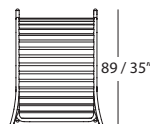

Outdoor armchair

Indoor armchair

Outdoor bench

Indoor bench

*Only for projects. Prices on request.

*Only for projects. Prices on request.

Outdoor armchair with pergola

Indoor armchair with pergola

*Only for projects. Prices on request.

MEASUREMENTS IN CM AND INCHES

BD Barcelona Design
Ramon Turró, 126 / 08005 Barcelona
Tel +34 93 458 69 09 / Fax +34 93 207 36 97
bd@bdbarcelona.com / www.bdbarcelona.com