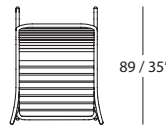

TECHNICAL SPECIFICATIONS

Gardenias collection

JAIME HAYON
2013-2014

COMPONENTS and MATERIALS:

ESTRUCTURE welded structure which includes arms, hood (in cast aluminium), laminates and legs (in extruded aluminium).

FINISHES

Outdoor finish in powder coated in white (RAL 9001), cool effect grey (RAL 7015) or green (RAL 6021).

Powder coating in Alesta Anodic Black or in high gloss yellow (RAL 1005).

UPHOLSTERY:

Outdoor: The upholstery is detachable from the frame, is removable and can be washed. The material is 100% polyolefin, transpirable and UV resistant in the same color of the structure. The interior of the upholstery is hydrophobic foam. The upholstery colour matches the structure colour.

Indoor: Not removable. A variety of materials for upholstery are available from BD's selection.

MONOCOLOR VERSION: Only available in Indoor, Structure painted (RAL 1005) and Florida Yellow leather (F25).

ACCESORIES: Glides in black rigid plastic.

DIMENSIONS and WEIGHTS:

Armchair: 70 x 89 x h. 100 cm / 70 x 79 x h. 92 cm
28" x 35" x 39" / 28" x 31" x 36"
15 kg / 33 Lb (outdoor) / 23 kg / 51Lb (indoor)

Armchair with pergola:
70 x 89 x h. 166 cm / 70 x 87 x h. 159 cm
28" x 35" x 65" / 28" x 34" x 63"
29 kg / 64 Lb (outdoor and indoor)

Bench: 129 x 89 x h. 100 cm / 129 x 79 x h. 92 cm
41" x 35" x 39" / 51" x 31" x 36"
26 kg / 57 Lb (outdoor) / 40 kg / 88 Lb (indoor)

PACKAGING:

The structure is protected with celaide foam wrap with other special protective sponges. Each unit comes in a reinforced box.

TESTS:

This collection has been tested for resistance and durability in accordance with the following standards for public use: UNE EN 581-1-2006, UNE EN 581-2-2009 and UNE EN 1022:2005 for public use.

CLEANING and MAINTENANCE: