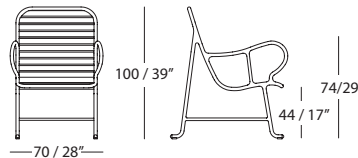

CLEANING and MAINTENANCE:

Structure: This piece of furniture should be cleaned with a damp cloth usign a pH neutral soap. It is also recommended that an organic flannel be used. Do not clean with any alcohol and solvents or apply any other cleaning products containing these derivatives.

Upholstery: The natural leather finish should be cleaned with a white cotton cloth to remove dust. For general maintenance, an application of a natural colourless wax should be applied at least once a year. Always use a white cotton cloth. Any synthetic should be cleaned with a white cotton cloth to remove any dust.

Outdoor armchair