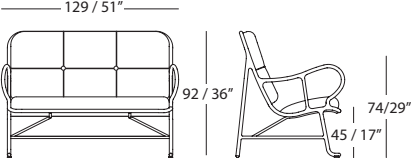

DIMENSIONES y PESOS:

Sillón:

70 x 89 x h. 100 cm / 70 x 79 x h. 92 cm
15 kg (versión outdoor) / 23 kg (versión indoor)

Sillón con pérgola:

70 x 89 x h. 166 cm / 70 x 87 x h. 159 cm
29 kg (versión outdoor) / 29 kg (versión indoor)

ACCESORIES: Glides in black rigid plastic.

DIMENSIONS and WEIGHTS:

Armchair: 70 x 89 x h. 100 cm / 70 x 79 x h. 92 cm
28" x 35" x 39" / 28" x 31" x 36"
15 kg / 33 Lb (outdoor) / 23 kg / 51Lb (indoor)

Armchair with pergola:
70 x 89 x h. 166 cm / 70 x 87 x h. 159 cm
28" x 35" x 65" / 28" x 34" x 63"
29 kg / 64 Lb (outdoor and indoor)

Outdoor armchair

Indoor armchair

Outdoor bench

Indoor bench

*Only for projects. Prices on request.

*Only for projects. Prices on request.

Outdoor armchair with pergola

Indoor armchair with pergola

*Only for projects. Prices on request.

MEASUREMENTS IN CM AND INCHES

BD Barcelona Design
Ramon Turró, 126 / 08005 Barcelona
Tel +34 93 458 69 09 / Fax +34 93 207 36 97
bd@bdbarcelona.com / www.bdbarcelona.com