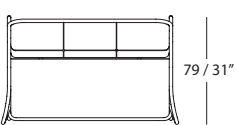

Outdoor armchair

Indoor armchair

Outdoor bench

Indoor bench

*Only for projects. Prices on request.

*Only for projects. Prices on request.

Outdoor armchair with pergola

Indoor armchair with pergola

*Only for projects. Prices on request.

MEASUREMENTS IN CM AND INCHES

BD Barcelona Design
Ramon Turró, 126 / 08005 Barcelona
Tel +34 93 458 69 09 / Fax +34 93 207 36 97
bd@bdbarcelona.com / www.bdbarcelona.com