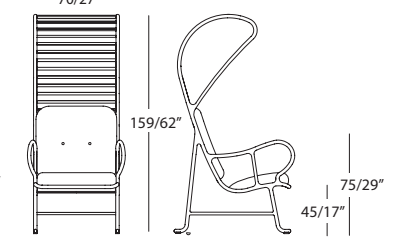

DIMENSIONES y PESOS:

Sillón:

70 x 89 x h. 100 cm / 70 x 79 x h. 92 cm
15 kg (versión outdoor) / 23 kg (versión indoor)

Sillón con pérgola:

70 x 89 x h. 166 cm / 70 x 87 x h. 159 cm
29 kg (versión outdoor) / 29 kg (versión indoor)

ACCESORIES: Glides in black rigid plastic.

DIMENSIONS and WEIGHTS:

Armchair: 70 x 89 x h. 100 cm / 70 x 79 x h. 92 cm
28" x 35" x 39" / 28" x 31" x 36"
15 kg / 33 Lb (outdoor) / 23 kg / 51Lb (indoor)

Armchair with pergola:
70 x 89 x h. 166 cm / 70 x 87 x h. 159 cm
28" x 35" x 65" / 28" x 34" x 63"
29 kg / 64 Lb (outdoor and indoor)

Outdoor armchair

Indoor armchair

Outdoor bench

Indoor bench

*Only for projects. Prices on request.

*Only for projects. Prices on request.

Outdoor armchair with pergola

Indoor armchair with pergola

*Only for projects. Prices on request.

MEASUREMENTS IN CM AND INCHES

BD Barcelona Design
Ramon Turró, 126 / 08005 Barcelona
Tel +34 93 458 69 09 / Fax +34 93 207 36 97
bd@bdbarcelona.com / www.bdbarcelona.com