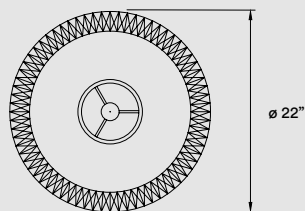

**REF.**

LOLA LX MM UL

LIGHT SOURCE**120V:** Dimmable

E26 Lamp Holder

Recommended Bulb - Not Included
LED Globe 15 W, 810 lm*

*Measurements obtained by theoretical calculations at LZf using ivory white shades & recommended bulbs.
Veneer Ref: 20 Ivory White.

PACKAGING**Box size:**

Foot

Box 1: 5 x 7 x 24" | 0,4 ft³ | 22 Lb

Shade

Box 2: 20 x 20 x 24" | 5,3 ft³ | 15 Lb

Weight: Gross - 37 Lb | Net - 11,6 Lb

MATERIALS & COMPONENTS

Woven Wood Veneer Shade

**REF.**

LOLA LX MG UL

LIGHT SOURCE

120V

E26 Medium Base Lamp Holder

Recommended Bulb - Not Included
LED Globe 15 W, 810 lm*

*Measurements obtained by theoretical calculations at LZf using ivory white shades & recommended bulbs.

Vener Ref: 20 Ivory White.

PACKAGING**Box size:**

Foot

Box 1: 8 x 8 x 24" | 0,9 ft³ | 22 Lb

Shade

Box 2: 26 x 26 x 17" | 6,5 ft³ | 15,4 Lb

Weight: Gross - 37,4 Lb | Net - 19,8 Lb

MATERIALS & COMPONENTS