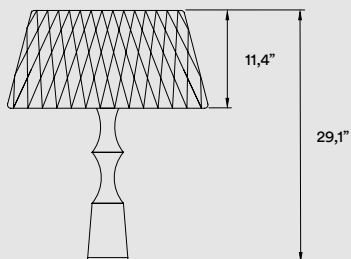

REF.

LOLA LX MG UL

LIGHT SOURCE

120V

E26 Medium Base Lamp Holder

Recommended Bulb - Not Included
LED Globe 15 W, 810 lm*

*Measurements obtained by theoretical calculations at LZf using ivory white shades & recommended bulbs.

Vener Ref: 20 Ivory White.

PACKAGING

Box size:

Foot

Box 1: 8 x 8 x 24" | 0,9 ft³ | 22 Lb

Shade

Box 2: 26 x 26 x 17" | 6,5 ft³ | 15,4 Lb

Weight: Gross - 37,4 Lb | Net - 19,8 Lb

MATERIALS & COMPONENTS

Woven Wood Veneer Shade

Transparent Acrylic Frame

Marble Foot

Black Electrical Cable with Dimming Switch: 57"

FINISHES

WOOD VENEER

20 Ivory White

22 Natural Beech

MARBLE BASE

Black "Marquina" Marble