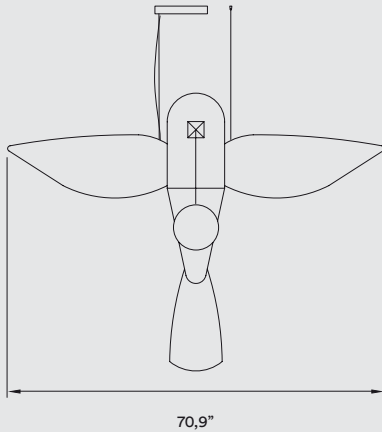

REF.

BIRDY LS V LED DIM UL

LIGHT SOURCE

120 - 277V: Dimmable 0-10V & TRIAC

MAIN BODY

Driver:

Constant Current 700mA

LED Integrated:

Led module

4.000K, CRI>90, 60W, 50-60Hz, 4200 lm*

*Measurements obtained by theoretical calculations at LZF using ivory white shades. Veneer Ref: 20 Ivory White.

GLASS BALL

E26 Medium Base Lamp Holder

Recommended Bulb - Not Included

LED Globe DIM 12 W

MATERIALS & COMPONENTS

Oak & Birch Wood

Wood Veneer Diffuser

Frosted Glass Ball

Nickel Metal Canopy: 14 x 5 x 2" - disc ø 4,5"

2 Steel Cables: 16,5 ft drop

2 Transparent Electrical Cables: 16,5 ft drop

FINISHES

WOOD VENEER

20 Ivory White

PACKAGING

Box size: 49 x 22 x 20"

Box volume: 12,4 ft³