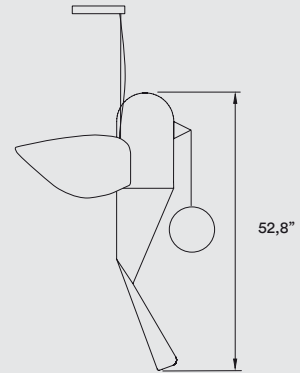

REF.

BIRDY LS V LED DIM UL

LIGHT SOURCE

120 - 277V: Dimmable 0-10V & TRIAC

MAIN BODY

Driver:

Constant Current 700mA

LED Integrated:

Led module

4.000K, CRI>90, 60W, 50-60Hz, 4200 lm*

*Measurements obtained by theoretical calculations at LZF using ivory white shades. Veneer Ref: 20 Ivory White.

GLASS BALL

E26 Medium Base Lamp Holder

Recommended Bulb - Not Included

LED Globe DIM 12 W

MATERIALS & COMPONENTS

Oak & Birch Wood

Wood Veneer Diffuser

Frosted Glass Ball

Nickel Metal Canopy: 14 x 5 x 2" - disc ø 4,5"

2 Steel Cables: 16,5 ft drop

2 Transparent Electrical Cables: 16,5 ft drop

FINISHES

WOOD VENEER

20 Ivory White

PACKAGING

Box size: 49 x 22 x 20"

Box volume: 12,4 ft³