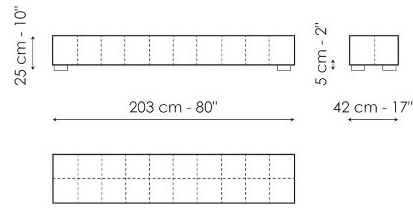

Data sheet

Pouf small

Width: 42cm

Depth: 42cm

Height: 45cm

Bench

Width: 203cm

Depth: 42cm

Height: 25cm

Bedside table

Width: 81cm

Depth: 42cm

Height: 25cm

Finishes

FEET

Wood