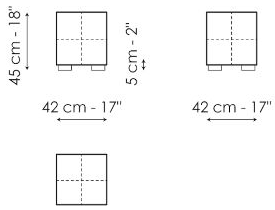

Data sheet

Pouf small

Width: 42cm

Depth: 42cm

Height: 45cm

Bench

Width: 203cm

Depth: 42cm

Height: 25cm

Bedside table

Width: 81cm

Depth: 42cm

Height: 25cm

Finishes

FEET

Wood