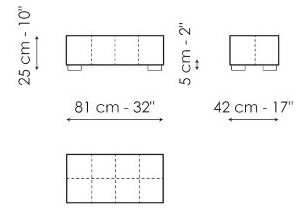

Data sheet

Pouf small

Width: 42cm

Depth: 42cm

Height: 45cm

Bench

Width: 203cm

Depth: 42cm

Height: 25cm

Bedside table

Width: 81cm

Depth: 42cm

Height: 25cm

Finishes

FEET

Wood