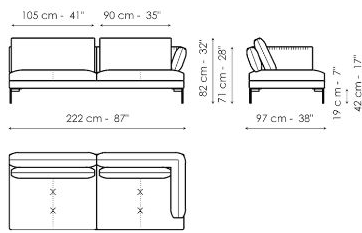

## Sofa 194

Width: 194cm  
Depth: 97cm  
Height: 82cm

## Corner sofa 224

Width: 224cm  
Depth: 97cm  
Height: 82cm

## Corner sofa 194

Width: 194cm  
Depth: 97cm  
Height: 82cm

**Center section sofa 150**

Width: 150cm  
Depth: 97cm  
Height: 82cm

**Center section sofa 95**

Width: 95cm  
Depth: 97cm  
Height: 82cm

**Inclined penisola**

Width: 190cm  
Depth: 127cm  
Height: 82cm

**Penisola 190**