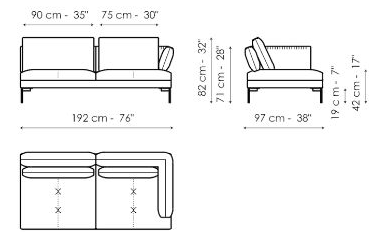

End section sofa 192

Width: 192cm
Depth: 97cm
Height: 82cm