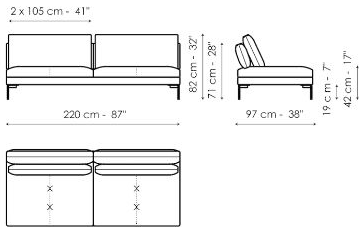

## End section sofa 97

Width: 97cm  
Depth: 97cm  
Height: 82cm

## End section corner sofa 222

Width: 222cm  
Depth: 97cm  
Height: 82cm

**End section corner sofa 192**

Width: 192cm  
Depth: 97cm  
Height: 82cm

**End section corner sofa 152**

Width: 152cm  
Depth: 97cm  
Height: 82cm

**End section corner sofa 97**

Width: 97cm  
Depth: 97cm  
Height: 82cm

**Center section sofa 220**

Width: 220cm  
Depth: 97cm  
Height: 82cm

**Center section sofa 190**

Width: 190cm  
Depth: 97cm  
Height: 82cm

**Center section sofa 150**

Width: 150cm  
Depth: 97cm  
Height: 82cm

**Center section sofa 95**

Width: 95cm  
Depth: 97cm  
Height: 82cm

**Inclined penisola**

Width: 190cm  
Depth: 127cm  
Height: 82cm

**Penisola 190**