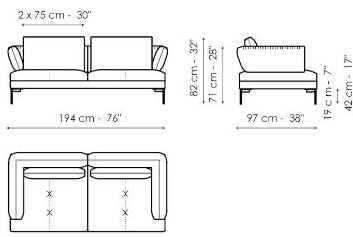

Sofa 194

Width: 194cm
Depth: 97cm
Height: 82cm