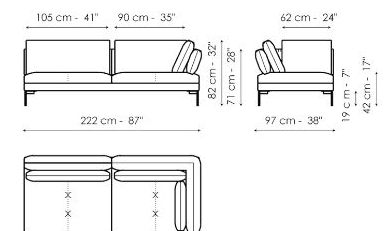

## End section sofa 192

Width: 192cm  
Depth: 97cm  
Height: 82cm

## End section sofa 152

Width: 152cm  
Depth: 97cm  
Height: 82cm

## End section sofa 97

Width: 97cm  
Depth: 97cm  
Height: 82cm

**Center section sofa 150**

Width: 150cm  
Depth: 97cm  
Height: 82cm

**Center section sofa 95**

Width: 95cm  
Depth: 97cm  
Height: 82cm

**Inclined penisola**

Width: 190cm  
Depth: 127cm  
Height: 82cm

**Penisola 190**