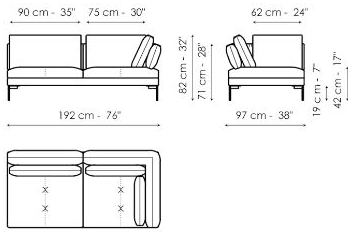

End section corner sofa 192

Width: 192cm
Depth: 97cm
Height: 82cm