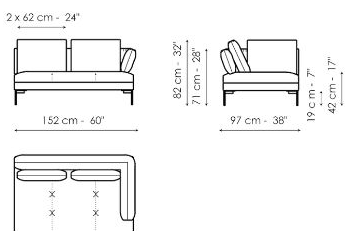

End section sofa 152

Width: 152cm
Depth: 97cm
Height: 82cm