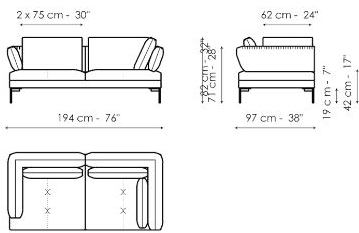

Corner sofa 194

Width: 194cm
Depth: 97cm
Height: 82cm