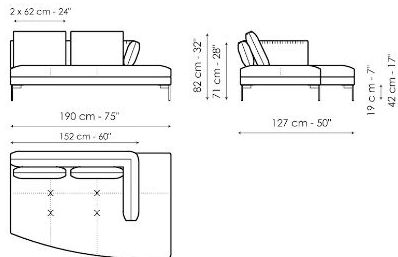

## End section corner sofa 222

Width: 222cm  
Depth: 97cm  
Height: 82cm

**End section corner sofa 192**

Width: 192cm  
Depth: 97cm  
Height: 82cm

**End section corner sofa 152**

Width: 152cm  
Depth: 97cm  
Height: 82cm

**End section corner sofa 97**

Width: 97cm  
Depth: 97cm  
Height: 82cm

**Center section sofa 220**

Width: 220cm  
Depth: 97cm  
Height: 82cm

**Center section sofa 190**

Width: 190cm  
Depth: 97cm  
Height: 82cm

**Center section sofa 150**

Width: 150cm  
Depth: 97cm  
Height: 82cm

**Center section sofa 95**

Width: 95cm  
Depth: 97cm  
Height: 82cm

**Inclined penisola**

Width: 190cm  
Depth: 127cm  
Height: 82cm

**Penisola 190**

Width: 190cm  
Depth: 97cm  
Height: 82cm

**Penisola 150**  
 Width: 150cm  
 Depth: 97cm  
 Height: 82cm

**Meridiana**  
 Width: 192cm  
 Depth: 97cm  
 Height: 82cm

**Chaise longue**  
 Width: 152cm  
 Depth: 97cm  
 Height: 82cm