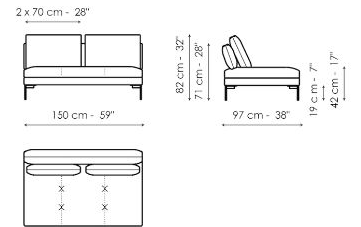

## End section corner sofa 222

Width: 222cm  
Depth: 97cm  
Height: 82cm

**End section corner sofa 192**

Width: 192cm  
Depth: 97cm  
Height: 82cm

**End section corner sofa 152**

Width: 152cm  
Depth: 97cm  
Height: 82cm

**End section corner sofa 97**

Width: 97cm  
Depth: 97cm  
Height: 82cm

**Center section sofa 220**

Width: 220cm  
Depth: 97cm  
Height: 82cm

**Center section sofa 190**

Width: 190cm  
Depth: 97cm  
Height: 82cm

**Center section sofa 150**

Width: 150cm  
Depth: 97cm  
Height: 82cm

**Center section sofa 95**

Width: 95cm  
Depth: 97cm  
Height: 82cm

**Inclined penisola**

Width: 190cm  
Depth: 127cm  
Height: 82cm

**Penisola 190**

Width: 190cm  
Depth: 97cm  
Height: 82cm

**Penisola 150**  
 Width: 150cm  
 Depth: 97cm  
 Height: 82cm

**Meridiana**  
 Width: 192cm  
 Depth: 97cm  
 Height: 82cm

**Chaise longue**  
 Width: 152cm  
 Depth: 97cm  
 Height: 82cm