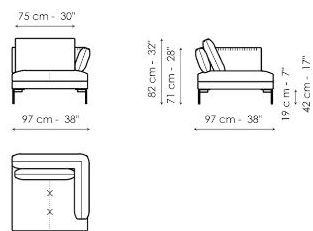

End section sofa 97

Width: 97cm
Depth: 97cm
Height: 82cm