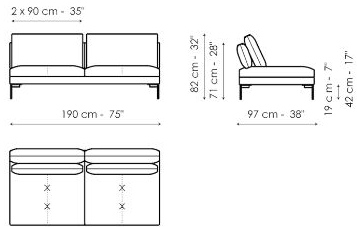

## End section sofa 97

Width: 97cm  
Depth: 97cm  
Height: 82cm

## End section corner sofa 222

Width: 222cm  
Depth: 97cm  
Height: 82cm

**End section corner sofa 192**

Width: 192cm  
Depth: 97cm  
Height: 82cm

**End section corner sofa 152**

Width: 152cm  
Depth: 97cm  
Height: 82cm

**End section corner sofa 97**

Width: 97cm  
Depth: 97cm  
Height: 82cm

**Center section sofa 220**

Width: 220cm  
Depth: 97cm  
Height: 82cm

**Center section sofa 190**

Width: 190cm  
Depth: 97cm  
Height: 82cm

**Center section sofa 150**

Width: 150cm  
Depth: 97cm  
Height: 82cm

**Center section sofa 95**

Width: 95cm  
Depth: 97cm  
Height: 82cm

**Inclined penisola**

Width: 190cm  
Depth: 127cm  
Height: 82cm

**Penisola 190**