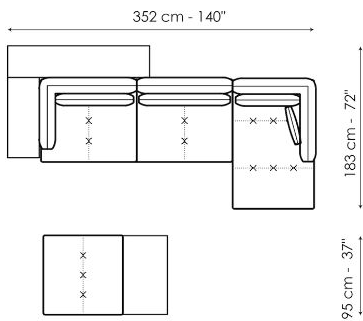

Combination

Width: 352cm
Depth: 183cm
Height: 82cm