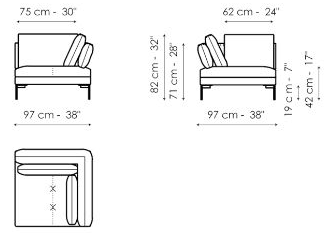

## End section sofa 97

Width: 97cm  
Depth: 97cm  
Height: 82cm

## End section corner sofa 222

Width: 222cm  
Depth: 97cm  
Height: 82cm

**End section corner sofa 192**

Width: 192cm  
Depth: 97cm  
Height: 82cm

**End section corner sofa 152**

Width: 152cm  
Depth: 97cm  
Height: 82cm

**End section corner sofa 97**

Width: 97cm  
Depth: 97cm  
Height: 82cm

**Center section sofa 220**

Width: 220cm  
Depth: 97cm  
Height: 82cm

**Center section sofa 190**

Width: 190cm  
Depth: 97cm  
Height: 82cm

**Center section sofa 150**

Width: 150cm  
Depth: 97cm  
Height: 82cm

**Center section sofa 95**

Width: 95cm  
Depth: 97cm  
Height: 82cm

**Inclined penisola**

Width: 190cm  
Depth: 127cm  
Height: 82cm

**Penisola 190**