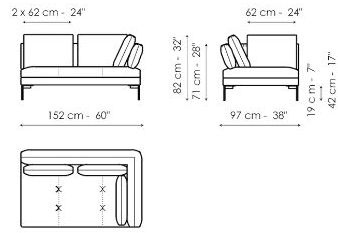

## End section sofa 97

Width: 97cm  
Depth: 97cm  
Height: 82cm

## End section corner sofa 222

Width: 222cm  
Depth: 97cm  
Height: 82cm

**End section corner sofa 192**

Width: 192cm  
Depth: 97cm  
Height: 82cm

**End section corner sofa 152**

Width: 152cm  
Depth: 97cm  
Height: 82cm

**End section corner sofa 97**

Width: 97cm  
Depth: 97cm  
Height: 82cm

**Center section sofa 220**

Width: 220cm  
Depth: 97cm  
Height: 82cm

**Center section sofa 190**

Width: 190cm  
Depth: 97cm  
Height: 82cm

**Center section sofa 150**

Width: 150cm  
Depth: 97cm  
Height: 82cm

**Center section sofa 95**

Width: 95cm  
Depth: 97cm  
Height: 82cm

**Inclined penisola**

Width: 190cm  
Depth: 127cm  
Height: 82cm

**Penisola 190**