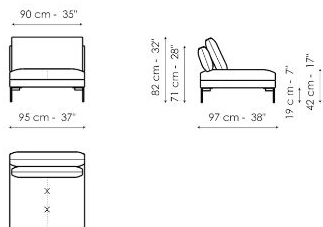

## End section corner sofa 222

Width: 222cm  
Depth: 97cm  
Height: 82cm

**End section corner sofa 192**

Width: 192cm  
Depth: 97cm  
Height: 82cm

**End section corner sofa 152**

Width: 152cm  
Depth: 97cm  
Height: 82cm

**End section corner sofa 97**

Width: 97cm  
Depth: 97cm  
Height: 82cm

**Center section sofa 220**

Width: 220cm  
Depth: 97cm  
Height: 82cm

**Center section sofa 190**

Width: 190cm  
Depth: 97cm  
Height: 82cm

**Center section sofa 150**

Width: 150cm  
Depth: 97cm  
Height: 82cm

**Center section sofa 95**

Width: 95cm  
Depth: 97cm  
Height: 82cm

**Inclined penisola**

Width: 190cm  
Depth: 127cm  
Height: 82cm

**Penisola 190**

Width: 190cm  
Depth: 97cm  
Height: 82cm

**Penisola 150**  
 Width: 150cm  
 Depth: 97cm  
 Height: 82cm

**Meridiana**  
 Width: 192cm  
 Depth: 97cm  
 Height: 82cm

**Chaise longue**  
 Width: 152cm  
 Depth: 97cm  
 Height: 82cm