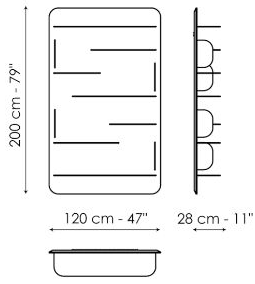

profile of the shelves and side support panel, as well as the interruption and discontinuity of the shelves. The Blabla collection consists of a thick panel in Canaletto walnut or coal ash wood, contrasting with slender metal shelves; the bookcase is wall-hung and comes with shelves of various lengths.

Data sheet

Blabla

Width: 120cm

Depth: 28cm

Height: 200cm

Finishes

FRAME

Wood