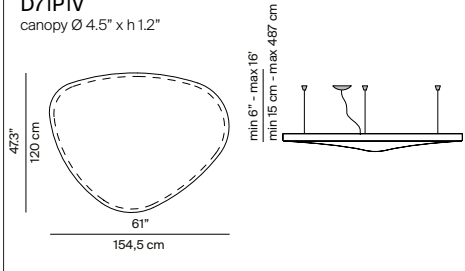

Reference code: Top cover (OPTIONAL)

D71/OAC	1D71/OAC0002	white
D71/OAP	1D71/OAP0002	white
D71/OAP1	1D71/OAP1002	white

D71PV
canopy Ø 4.5" x h 1.2"

D71P1V
canopy Ø 4.5" x h 1.2"

D71CV
canopy Ø 4.5" x h 1.2"