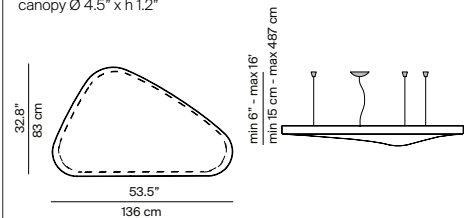

Reference code: Top cover (OPTIONAL)

D71/OAC	1D71/OAC0002	white
D71/OAP	1D71/OAP0002	white
D71/OAP1	1D71/OAP1002	white

D71PV
canopy Ø 4.5" x h 1.2"

D71P1V
canopy Ø 4.5" x h 1.2"

D71CV
canopy Ø 4.5" x h 1.2"