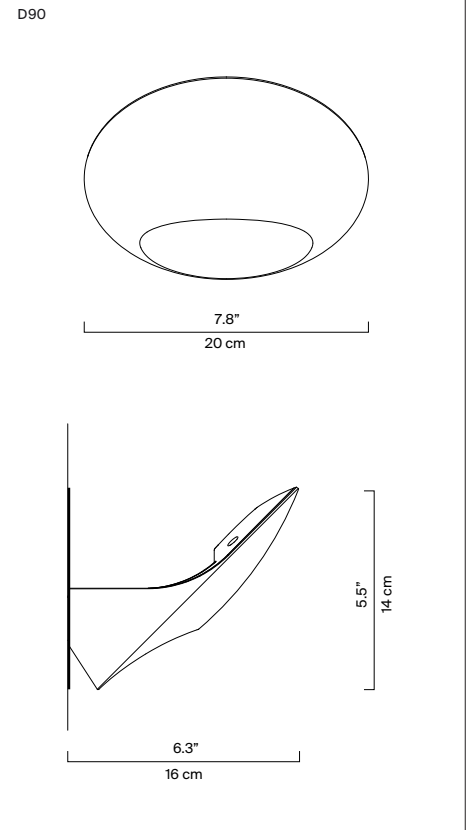

GARBÍ

design David Dolcini

**LUCE
PLAN**

Type: Wall
Light source: LED 30W ⁽¹⁾ 2700K main power CRI 90
2020 lm (delivered)
dimmable with TRAC dimmer
wall control
120V~ 60Hz

Product use: Indoor

Materials: Die-cast and deep-drawn aluminium

Colors: Metal / White
Textured white

Description: Garbí is a wall lamp, a single solid volume made of soft, regular surfaces that meet to create precise edges. The indirect light from the LED source combined with that of the space enhance its solid image, gently shaped surfaces and angles, for a striking graphic effect.

Marking: 

Reference code: **D90**
1D900AW00502 Textured white
1D900AW00518 Chrome / White

⁽¹⁾The LED module cannot be replaced