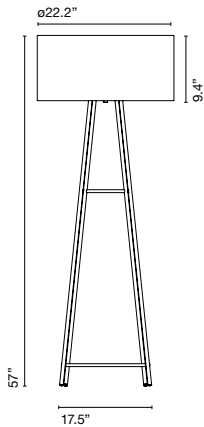

Cala

Joan Gaspar

marset

Cala Metal P145

* Cable length - 6.6 ft.

Cala Metal P145

💡 E26 LED TYPE A 11W

Black fabric electrical cord

Painted iron structure. White polyester shade, made of a PVC-PET laminated film. Methacrylate diffuser in the lower part of the shade.

Structure

● Black (RAL 9005)

Shade

● Pearl white

 Dry locations only

[Download](#) Assembly Instructions