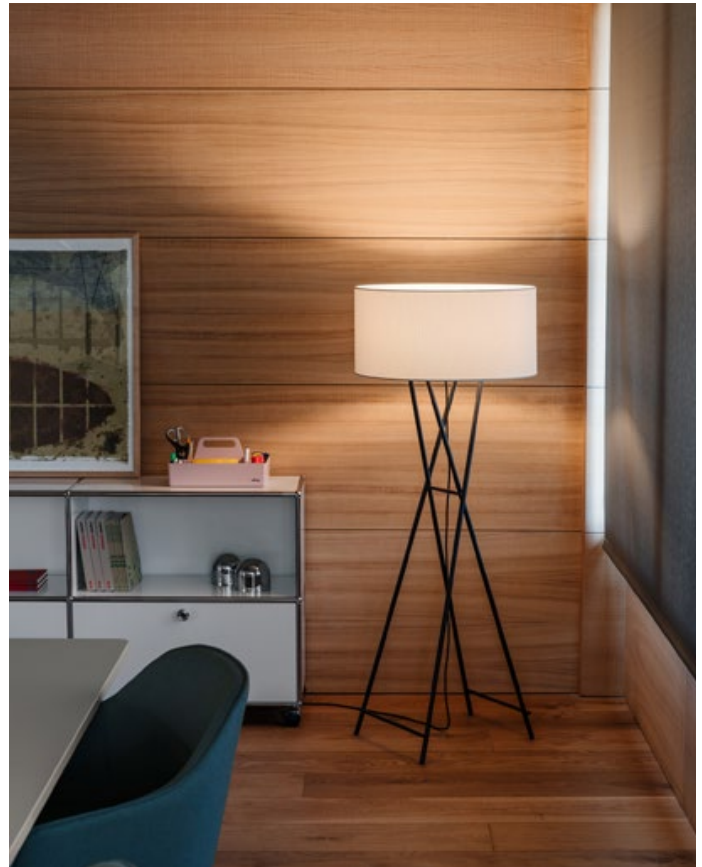

Cala

Joan Gaspar

marset

Cala Metal P145

* Cable length - 6.6 ft.

Cala Metal P145

💡 E26 LED TYPE A 11W

Black fabric electrical cord

Painted iron structure. White polyester shade, made of a PVC-PET laminated film. Methacrylate diffuser in the lower part of the shade.

Structure

● Black (RAL 9005)

Shade

● Pearl white

 Dry locations only

[Download](#) Assembly Instructions

[Download](#) 2D

[Download](#) 3D

[Download](#) Energy label

Range

marsetusa@marset.com
www.marset.com

The new Cala with a metal stand is even more sophisticated: a structure that is easier on the eyes, and is lighter. Both versions speak the same language: the proportions, the harmony, the cosy light, and now with two different finishes to offer more possibilities.