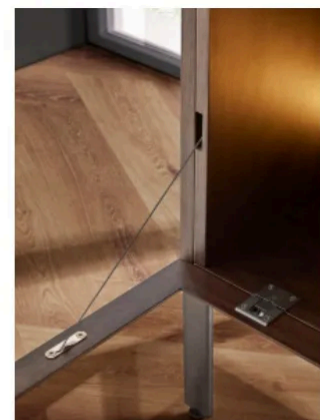

DETAILS DETALLES