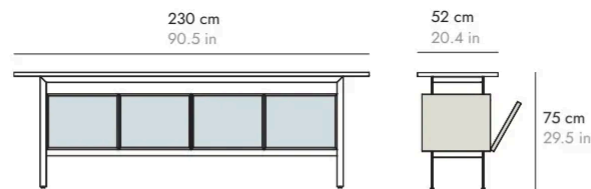

CHICAGO

BY NORM ARCHITECTS, 2020

punt

GLASS DOORS PUERTAS DE VIDRIO

CHC310

CHC410

WOODEN DOORS PUERTAS DE MADERA

CHC320

CHC420