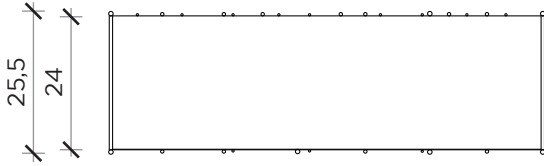

PIANTA | PLAN

FRONTE | FRONT

LATO | SIDE

METRICA WINE

Libreria | Bookshelves

Designer: Ctrlzak
 Anno | Year: 2022
 Materiali | Materials: Struttura in metallo verniciato con ripiani in vetro | Painted metal structure with glass shelves