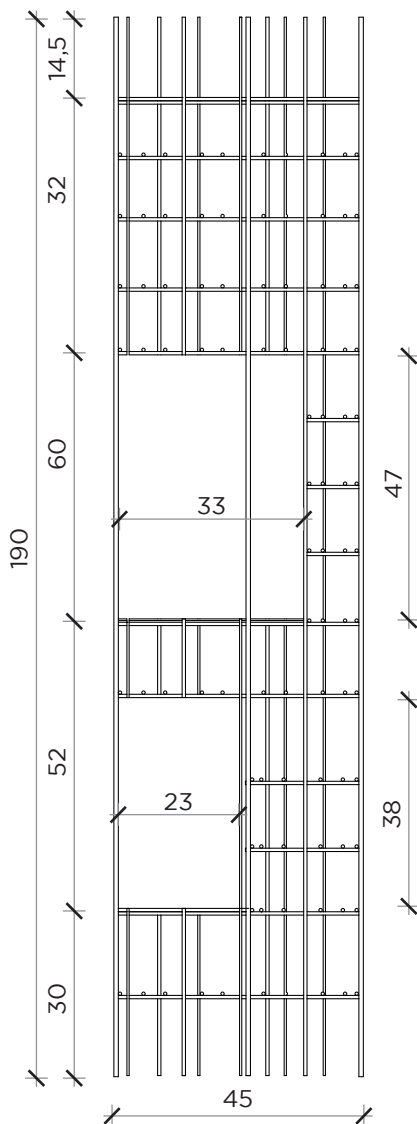

PIANTA | PLAN

FRONTE | FRONT

LATO | SIDE

METRICA WINE

Libreria | Bookshelves

Designer: Ctrlzak
 Anno | Year: 2022
 Materiali | Materials: Struttura in metallo verniciato con ripiani in vetro | Painted metal structure with glass shelves