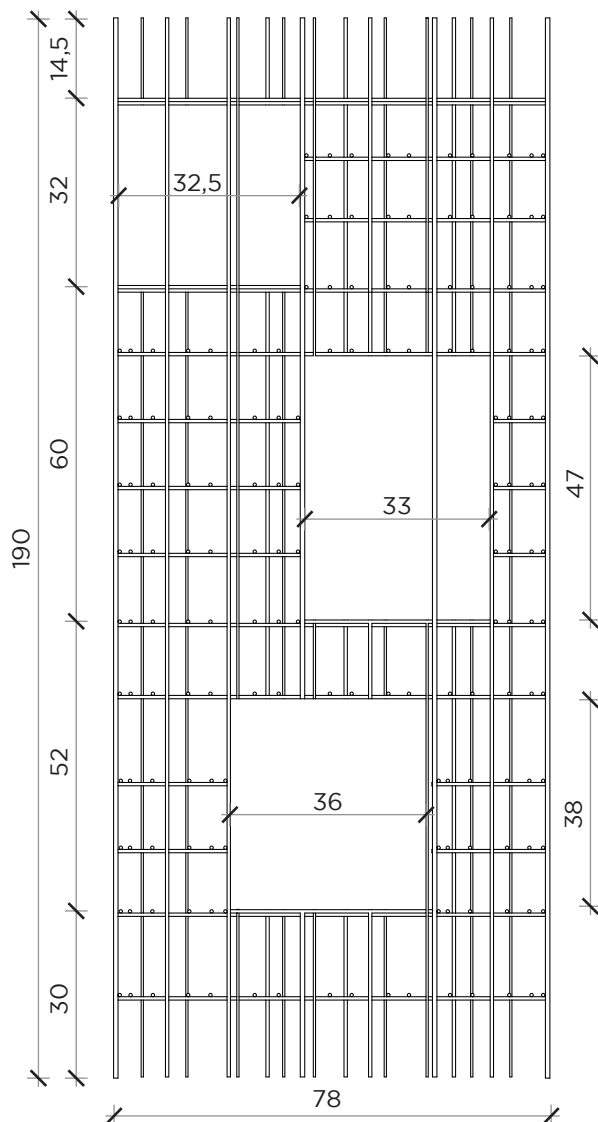

PIANTA | PLAN

FRONTE | FRONT

LATO | SIDE

METRICA WINE

Libreria | Bookshelves

Designer: Ctrlzak
 Anno | Year: 2022
 Materiali | Materials: Struttura in metallo verniciato con ripiani in vetro | Painted metal structure with glass shelves