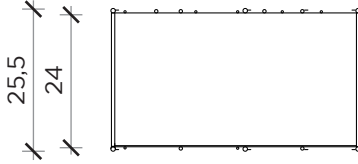

PIANTA | PLAN

FRONTE | FRONT

LATO | SIDE

METRICA WINE

Libreria | Bookshelves

Designer: Ctrlzak
 Anno | Year: 2022
 Materiali | Materials: Struttura in metallo verniciato con ripiani in vetro | Painted metal structure with glass shelves