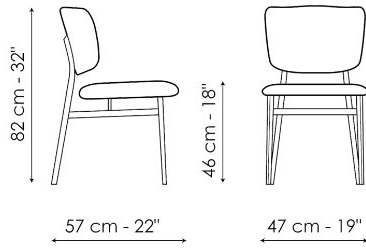

design of the backrest, slightly curved at the sides, gives it a welcoming and comfortable appeal. The backrest and seat are padded and upholstered in leather, eco-leather or fabric.

Data sheet

Noor

Width: 47cm

Depth: 57cm

Height: 82cm

Finishes

LEGS

Plus Metal

Painted metal
Mat bronze

Painted metal
Mat lead

Painted metal
Mat pearl gold