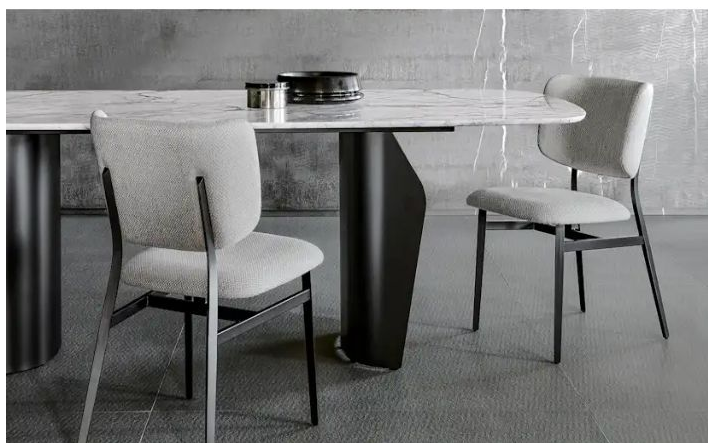

BONALDO

Noor

Designer: **Dondoli and Poggi**

Delicate, clearly defined lines sum up the Noor padded dining chair, featuring a steel frame which is both light and solid. The seat comes close to the structure of the backrest without touching it, giving the overall impression of “floating”. The

design of the backrest, slightly curved at the sides, gives it a welcoming and comfortable appeal. The backrest and seat are padded and upholstered in leather, eco-leather or fabric.

Data sheet

Noor

Width: 47cm

Depth: 57cm

Height: 82cm

Finishes

LEGS

Plus Metal

Painted metal
Mat bronze

Painted metal
Mat lead

Painted metal
Mat pearl gold