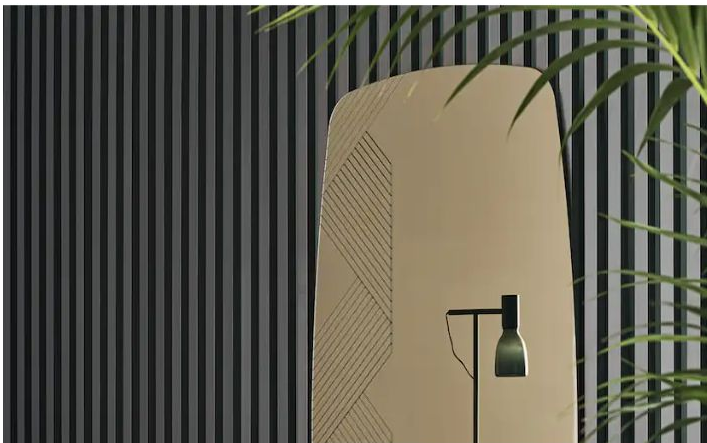

BONALDO

Sign

The wall-hung Sign design mirror for living rooms has rounded corners and edges which give it a highly ornamental look. The screen-printed geometric decorations on part of the glass add an eye-catching feature to Sign, transforming

this highly versatile and functional element into a statement piece. Sign is available in the lead effect mirror version or in the bronze effect mirror version.

Data sheet

Sign

Width: 96cm

Depth: -cm

Height: 200cm