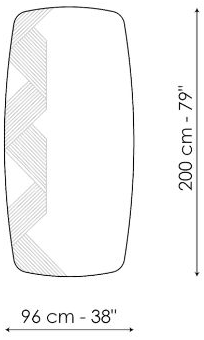

BONALDO

Sign

The wall-hung Sign design mirror for living rooms has rounded corners and edges which give it a highly ornamental look. The screen-printed geometric decorations on part of the glass add an eye-catching feature to Sign, transforming

this highly versatile and functional element into a statement piece. Sign is available in the lead effect mirror version or in the bronze effect mirror version.

Data sheet

Sign

Width: 96cm

Depth: -cm

Height: 200cm