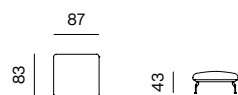

sofa information website

armchair information website

pouf information website

ARMCHAIR
dimensions w 113 × d 100 × h 69 cm

ARMCHAIR 138
dimensions w 138 × d 100 × h 69 cm

POUF
dimensions w 87 × d 83 × h 43 cm

POUF 110
dimensions w 112 × d 83 × h 43 cm

2SEATER SOFA
dimensions w 198 × d 100 × h 69 cm

2.5SEATER SOFA
dimensions w 248 × d 100 × h 69 cm

2.5SEATER SOFA DEEP, ARMRESTS 110
dimensions w 248 × d 125 × h 69 cm

CHAISE LONGUE 125 + ARMREST 110 (L/R)
dimensions w 125 × d 185 × h 69 cm

CHAISE LONGUE 125 + ARMREST 110 (L/R)
dimensions w 125 × d 160 × h 69 cm

SPECIFICATIONS AND TECHNICAL DRAWING

1SEATER
dimensions w 87 x d 100 x h 69 cm