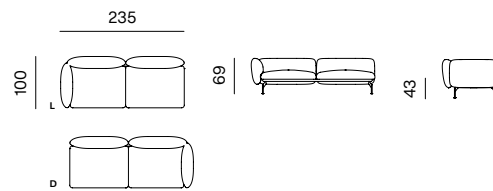

POUF 110
dimensions w 112 × d 83 × h 43 cm

2SEATER SOFA
dimensions w 198 × d 100 × h 69 cm

2.5SEATER SOFA
dimensions w 248 × d 100 × h 69 cm

2.5SEATER SOFA DEEP, ARMRESTS 110
dimensions w 248 × d 125 × h 69 cm

CHAISE LONGUE 125 + ARMREST 110 (L/R)
dimensions w 125 × d 185 × h 69 cm

CHAISE LONGUE 125 + ARMREST 110 (L/R)
dimensions w 125 × d 160 × h 69 cm

SPECIFICATIONS AND TECHNICAL DRAWING

1SEATER
dimensions w 87 x d 100 x h 69 cm

1SEATER + ARMREST 110 (L/R)
dimensions w 100 x d 100 x h 69 cm

1.5SEATER
dimensions w 112 x d 100 x h 69 cm

1.5SEATER + ARMREST (L/R)
dimensions w 125 x d 100 x h 69 cm

2SEATER + ARMREST (L/R)
dimensions w 185 x d 100 x h 69 cm

2.5SEATER + ARMREST (L/R)
dimensions w 235 x d 100 x h 69 cm

2.5SEATER DEEP + ARMREST 85 (L/R)
dimensions w 235 x d 125 x h 69 cm

2.5SEATER DEEP + ARMREST 110 (L/R)
dimensions w 235 x d 125 x h 69 cm

3SEATER + ARMREST (L/R)
dimensions w 270 x d 100 x h 69 cm