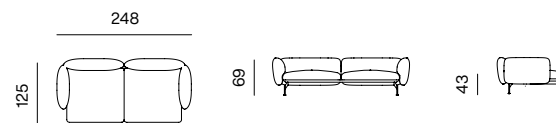

sofa information website

armchair information website

pouf information website

ARMCHAIR
dimensions w 113 × d 100 × h 69 cm

ARMCHAIR 138
dimensions w 138 × d 100 × h 69 cm

POUF
dimensions w 87 × d 83 × h 43 cm

POUF 110
dimensions w 112 × d 83 × h 43 cm

2SEATER SOFA
dimensions w 198 × d 100 × h 69 cm

2.5SEATER SOFA
dimensions w 248 × d 100 × h 69 cm

2.5SEATER SOFA DEEP, ARMRESTS 110
dimensions w 248 × d 125 × h 69 cm

2.5SEATER SOFA DEEP, ARMRESTS 85
dimensions w 248 × d 125 × h 69 cm

3SEATER SOFA
dimensions w 283 × d 100 × h 69 cm

CHAISE LONGUE + ARMREST 110 (L/R)
dimensions w 100 × d 185 × h 69 cm

CHAISE LONGUE + ARMREST 110 (L/R)
dimensions w 100 × d 160 × h 69 cm

CHAISE LONGUE 125 + ARMREST 110 (L/R)
dimensions w 125 × d 185 × h 69 cm

CHAISE LONGUE 125 + ARMREST 110 (L/R)
dimensions w 125 × d 160 × h 69 cm

SPECIFICATIONS AND TECHNICAL DRAWING

1SEATER
dimensions w 87 x d 100 x h 69 cm