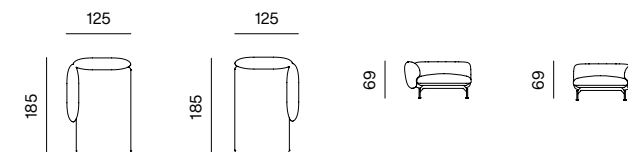

sofa information website

armchair information website

pouf information website

ARMCHAIR
dimensions w 113 × d 100 × h 69 cm

ARMCHAIR 138
dimensions w 138 × d 100 × h 69 cm

POUF
dimensions w 87 × d 83 × h 43 cm

POUF 110
dimensions w 112 × d 83 × h 43 cm

2SEATER SOFA
dimensions w 198 × d 100 × h 69 cm

2.5SEATER SOFA
dimensions w 248 × d 100 × h 69 cm

2.5SEATER SOFA DEEP, ARMRESTS 110
dimensions w 248 × d 125 × h 69 cm

2.5SEATER SOFA DEEP, ARMRESTS 85
dimensions w 248 × d 125 × h 69 cm

3SEATER SOFA
dimensions w 283 × d 100 × h 69 cm

CHAISE LONGUE + ARMREST 110 (L/R)
dimensions w 100 × d 185 × h 69 cm

CHAISE LONGUE + ARMREST 110 (L/R)
dimensions w 100 × d 160 × h 69 cm

CHAISE LONGUE 125 + ARMREST 110 (L/R)
dimensions w 125 × d 185 × h 69 cm

CHAISE LONGUE 125 + ARMREST 110 (L/R)
dimensions w 125 × d 160 × h 69 cm

SPECIFICATIONS AND TECHNICAL DRAWING

1SEATER
dimensions w 87 x d 100 x h 69 cm