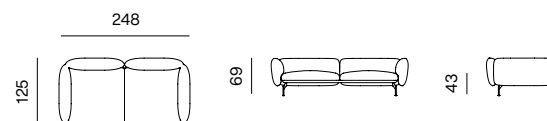

sofa information website

armchair information website

pouf information website

ARMCHAIR
dimensions w 113 × d 100 × h 69 cm

ARMCHAIR 138
dimensions w 138 × d 100 × h 69 cm

POUF
dimensions w 87 × d 83 × h 43 cm

POUF 110
dimensions w 112 × d 83 × h 43 cm

2SEATER SOFA
dimensions w 198 × d 100 × h 69 cm

2.5SEATER SOFA
dimensions w 248 × d 100 × h 69 cm

2.5SEATER SOFA DEEP, ARMRESTS 110
dimensions w 248 × d 125 × h 69 cm

2.5SEATER SOFA DEEP, ARMRESTS 85
dimensions w 248 × d 125 × h 69 cm

3SEATER SOFA
dimensions w 283 × d 100 × h 69 cm

CHAISE LONGUE + ARMREST 110 (L/R)
dimensions w 100 × d 185 × h 69 cm

CHAISE LONGUE + ARMREST 110 (L/R)
dimensions w 100 × d 160 × h 69 cm

CHAISE LONGUE 125 + ARMREST 110 (L/R)
dimensions w 125 × d 185 × h 69 cm

CHAISE LONGUE 125 + ARMREST 110 (L/R)
dimensions w 125 × d 160 × h 69 cm

SPECIFICATIONS AND TECHNICAL DRAWING

1SEATER
dimensions w 87 x d 100 x h 69 cm