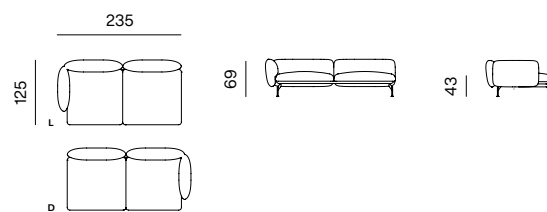

POUF 110
dimensions w 112 × d 83 × h 43 cm

2SEATER SOFA
dimensions w 198 × d 100 × h 69 cm

2.5SEATER SOFA
dimensions w 248 × d 100 × h 69 cm

2.5SEATER SOFA DEEP, ARMRESTS 110
dimensions w 248 × d 125 × h 69 cm

CHAISE LONGUE 125 + ARMREST 110 (L/R)
dimensions w 125 × d 185 × h 69 cm

CHAISE LONGUE 125 + ARMREST 110 (L/R)
dimensions w 125 × d 160 × h 69 cm

SPECIFICATIONS AND TECHNICAL DRAWING

1SEATER
dimensions w 87 x d 100 x h 69 cm

1SEATER + ARMREST 110 (L/R)
dimensions w 100 x d 100 x h 69 cm

1.5SEATER
dimensions w 112 x d 100 x h 69 cm

1.5SEATER + ARMREST (L/R)
dimensions w 125 x d 100 x h 69 cm

2SEATER + ARMREST (L/R)
dimensions w 185 x d 100 x h 69 cm

2.5SEATER + ARMREST (L/R)
dimensions w 235 x d 100 x h 69 cm

2.5SEATER DEEP + ARMREST 85 (L/R)
dimensions w 235 x d 125 x h 69 cm

2.5SEATER DEEP + ARMREST 110 (L/R)
dimensions w 235 x d 125 x h 69 cm

3SEATER + ARMREST (L/R)
dimensions w 270 x d 100 x h 69 cm