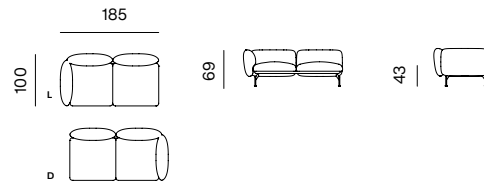

POUF 110
dimensions w 112 × d 83 × h 43 cm

2SEATER SOFA
dimensions w 198 × d 100 × h 69 cm

2.5SEATER SOFA
dimensions w 248 × d 100 × h 69 cm

2.5SEATER SOFA DEEP, ARMRESTS 110
dimensions w 248 × d 125 × h 69 cm

CHAISE LONGUE 125 + ARMREST 110 (L/R)
dimensions w 125 × d 185 × h 69 cm

CHAISE LONGUE 125 + ARMREST 110 (L/R)
dimensions w 125 × d 160 × h 69 cm

SPECIFICATIONS AND TECHNICAL DRAWING

1SEATER
dimensions w 87 x d 100 x h 69 cm

1SEATER + ARMREST 110 (L/R)
dimensions w 100 x d 100 x h 69 cm

1.5SEATER
dimensions w 112 x d 100 x h 69 cm

1.5SEATER + ARMREST (L/R)
dimensions w 125 x d 100 x h 69 cm

2SEATER + ARMREST (L/R)
dimensions w 185 x d 100 x h 69 cm

2.5SEATER + ARMREST (L/R)
dimensions w 235 x d 100 x h 69 cm

2.5SEATER DEEP + ARMREST 85 (L/R)
dimensions w 235 x d 125 x h 69 cm

2.5SEATER DEEP + ARMREST 110 (L/R)
dimensions w 235 x d 125 x h 69 cm

3SEATER + ARMREST (L/R)
dimensions w 270 x d 100 x h 69 cm