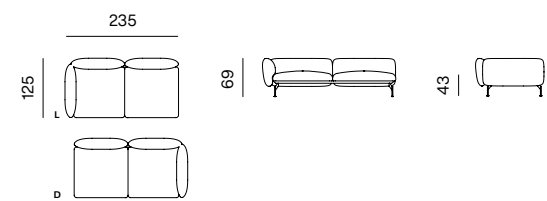

POUF 110
dimensions w 112 × d 83 × h 43 cm

2SEATER SOFA
dimensions w 198 × d 100 × h 69 cm

2.5SEATER SOFA
dimensions w 248 × d 100 × h 69 cm

2.5SEATER SOFA DEEP, ARMRESTS 110
dimensions w 248 × d 125 × h 69 cm

CHAISE LONGUE 125 + ARMREST 110 (L/R)
dimensions w 125 × d 185 × h 69 cm

CHAISE LONGUE 125 + ARMREST 110 (L/R)
dimensions w 125 × d 160 × h 69 cm

SPECIFICATIONS AND TECHNICAL DRAWING

1SEATER
dimensions w 87 x d 100 x h 69 cm

1SEATER + ARMREST 110 (L/R)
dimensions w 100 x d 100 x h 69 cm

1.5SEATER
dimensions w 112 x d 100 x h 69 cm

1.5SEATER + ARMREST (L/R)
dimensions w 125 x d 100 x h 69 cm

2SEATER + ARMREST (L/R)
dimensions w 185 x d 100 x h 69 cm

2.5SEATER + ARMREST (L/R)
dimensions w 235 x d 100 x h 69 cm

2.5SEATER DEEP + ARMREST 85 (L/R)
dimensions w 235 x d 125 x h 69 cm

2.5SEATER DEEP + ARMREST 110 (L/R)
dimensions w 235 x d 125 x h 69 cm

3SEATER + ARMREST (L/R)
dimensions w 270 x d 100 x h 69 cm