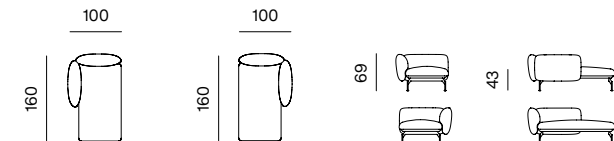

POUF 110
dimensions w 112 × d 83 × h 43 cm

2SEATER SOFA
dimensions w 198 × d 100 × h 69 cm

2.5SEATER SOFA
dimensions w 248 × d 100 × h 69 cm

2.5SEATER SOFA DEEP, ARMRESTS 110
dimensions w 248 × d 125 × h 69 cm

2.5SEATER SOFA DEEP, ARMRESTS 85
dimensions w 248 × d 125 × h 69 cm

3SEATER SOFA
dimensions w 283 × d 100 × h 69 cm

CHAISE LONGUE + ARMREST 110 (L/R)
dimensions w 100 × d 185 × h 69 cm

CHAISE LONGUE + ARMREST 110 (L/R)
dimensions w 100 × d 160 × h 69 cm

CHAISE LONGUE 125 + ARMREST 110 (L/R)
dimensions w 125 × d 185 × h 69 cm

CHAISE LONGUE 125 + ARMREST 110 (L/R)
dimensions w 125 × d 160 × h 69 cm

SPECIFICATIONS AND TECHNICAL DRAWING

1SEATER
dimensions w 87 x d 100 x h 69 cm

1SEATER + ARMREST 110 (L/R)
dimensions w 100 x d 100 x h 69 cm

1.5SEATER
dimensions w 112 x d 100 x h 69 cm

1.5SEATER + ARMREST (L/R)
dimensions w 125 x d 100 x h 69 cm

2SEATER + ARMREST (L/R)
dimensions w 185 x d 100 x h 69 cm