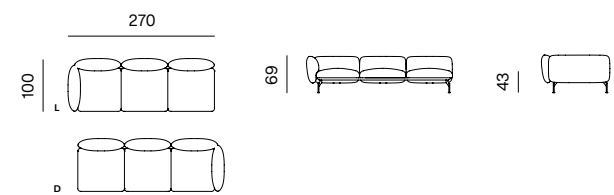

CHAISE LONGUE 125 + ARMREST 110 (L/R)
dimensions w 125 × d 185 × h 69 cm

CHAISE LONGUE 125 + ARMREST 110 (L/R)
dimensions w 125 × d 160 × h 69 cm

SPECIFICATIONS AND TECHNICAL DRAWING

1SEATER
dimensions w 87 x d 100 x h 69 cm

1SEATER + ARMREST 110 (L/R)
dimensions w 100 x d 100 x h 69 cm

1.5SEATER
dimensions w 112 x d 100 x h 69 cm

1.5SEATER + ARMREST (L/R)
dimensions w 125 x d 100 x h 69 cm

2SEATER + ARMREST (L/R)
dimensions w 185 x d 100 x h 69 cm

2.5SEATER + ARMREST (L/R)
dimensions w 235 x d 100 x h 69 cm

2.5SEATER DEEP + ARMREST 85 (L/R)
dimensions w 235 x d 125 x h 69 cm

2.5SEATER DEEP + ARMREST 110 (L/R)
dimensions w 235 x d 125 x h 69 cm

3SEATER + ARMREST (L/R)
dimensions w 270 x d 100 x h 69 cm