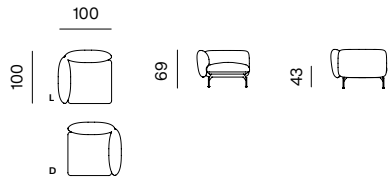

2.5SEATER SOFA DEEP, ARMRESTS 85
dimensions w 248 × d 125 × h 69 cm

3SEATER SOFA
dimensions w 283 × d 100 × h 69 cm

CHAISE LONGUE + ARMREST 110 (L/R)
dimensions w 100 × d 185 × h 69 cm

CHAISE LONGUE + ARMREST 110 (L/R)
dimensions w 100 × d 160 × h 69 cm

CHAISE LONGUE 125 + ARMREST 110 (L/R)
dimensions w 125 × d 185 × h 69 cm

CHAISE LONGUE 125 + ARMREST 110 (L/R)
dimensions w 125 × d 160 × h 69 cm

SPECIFICATIONS AND TECHNICAL DRAWING

1SEATER
dimensions w 87 x d 100 x h 69 cm

1SEATER + ARMREST 110 (L/R)
dimensions w 100 x d 100 x h 69 cm

1.5SEATER
dimensions w 112 x d 100 x h 69 cm

1.5SEATER + ARMREST (L/R)
dimensions w 125 x d 100 x h 69 cm

2SEATER + ARMREST (L/R)
dimensions w 185 x d 100 x h 69 cm

2.5SEATER + ARMREST (L/R)
dimensions w 235 x d 100 x h 69 cm

2.5SEATER DEEP + ARMREST 85 (L/R)
dimensions w 235 x d 125 x h 69 cm

2.5SEATER DEEP + ARMREST 110 (L/R)
dimensions w 235 x d 125 x h 69 cm

3SEATER + ARMREST (L/R)
dimensions w 270 x d 100 x h 69 cm