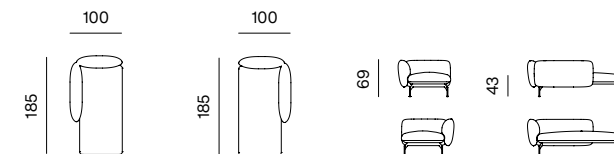

sofa information website

armchair information website

pouf information website

ARMCHAIR
dimensions w 113 × d 100 × h 69 cm

ARMCHAIR 138
dimensions w 138 × d 100 × h 69 cm

POUF
dimensions w 87 × d 83 × h 43 cm

POUF 110
dimensions w 112 × d 83 × h 43 cm

2SEATER SOFA
dimensions w 198 × d 100 × h 69 cm

2.5SEATER SOFA
dimensions w 248 × d 100 × h 69 cm

2.5SEATER SOFA DEEP, ARMRESTS 110
dimensions w 248 × d 125 × h 69 cm

2.5SEATER SOFA DEEP, ARMRESTS 85
dimensions w 248 × d 125 × h 69 cm

3SEATER SOFA
dimensions w 283 × d 100 × h 69 cm

CHAISE LONGUE + ARMREST 110 (L/R)
dimensions w 100 × d 185 × h 69 cm

CHAISE LONGUE + ARMREST 110 (L/R)
dimensions w 100 × d 160 × h 69 cm

CHAISE LONGUE 125 + ARMREST 110 (L/R)
dimensions w 125 × d 185 × h 69 cm

CHAISE LONGUE 125 + ARMREST 110 (L/R)
dimensions w 125 × d 160 × h 69 cm

SPECIFICATIONS AND TECHNICAL DRAWING

1SEATER
dimensions w 87 x d 100 x h 69 cm