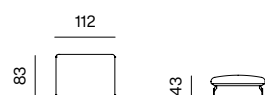

sofa information website

armchair information website

pouf information website

ARMCHAIR
dimensions w 113 × d 100 × h 69 cm

ARMCHAIR 138
dimensions w 138 × d 100 × h 69 cm

POUF
dimensions w 87 × d 83 × h 43 cm

POUF 110
dimensions w 112 × d 83 × h 43 cm

2SEATER SOFA
dimensions w 198 × d 100 × h 69 cm

2.5SEATER SOFA
dimensions w 248 × d 100 × h 69 cm

2.5SEATER SOFA DEEP, ARMRESTS 110
dimensions w 248 × d 125 × h 69 cm

CHAISE LONGUE 125 + ARMREST 110 (L/R)
dimensions w 125 × d 185 × h 69 cm

CHAISE LONGUE 125 + ARMREST 110 (L/R)
dimensions w 125 × d 160 × h 69 cm

SPECIFICATIONS AND TECHNICAL DRAWING

1SEATER
dimensions w 87 x d 100 x h 69 cm