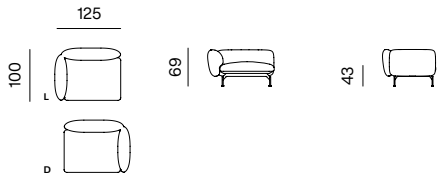

2.5SEATER SOFA DEEP, ARMRESTS 85
dimensions w 248 × d 125 × h 69 cm

3SEATER SOFA
dimensions w 283 × d 100 × h 69 cm

CHAISE LONGUE + ARMREST 110 (L/R)
dimensions w 100 × d 185 × h 69 cm

CHAISE LONGUE + ARMREST 110 (L/R)
dimensions w 100 × d 160 × h 69 cm

CHAISE LONGUE 125 + ARMREST 110 (L/R)
dimensions w 125 × d 185 × h 69 cm

CHAISE LONGUE 125 + ARMREST 110 (L/R)
dimensions w 125 × d 160 × h 69 cm

SPECIFICATIONS AND TECHNICAL DRAWING

1SEATER
dimensions w 87 x d 100 x h 69 cm

1SEATER + ARMREST 110 (L/R)
dimensions w 100 x d 100 x h 69 cm

1.5SEATER
dimensions w 112 x d 100 x h 69 cm

1.5SEATER + ARMREST (L/R)
dimensions w 125 x d 100 x h 69 cm

2SEATER + ARMREST (L/R)
dimensions w 185 x d 100 x h 69 cm

2.5SEATER + ARMREST (L/R)
dimensions w 235 x d 100 x h 69 cm

2.5SEATER DEEP + ARMREST 85 (L/R)
dimensions w 235 x d 125 x h 69 cm

2.5SEATER DEEP + ARMREST 110 (L/R)
dimensions w 235 x d 125 x h 69 cm

3SEATER + ARMREST (L/R)
dimensions w 270 x d 100 x h 69 cm