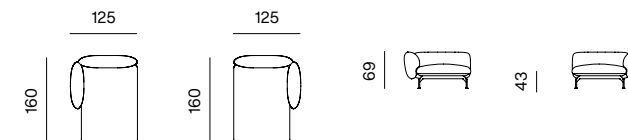

sofa information website

armchair information website

pouf information website

ARMCHAIR
dimensions w 113 × d 100 × h 69 cm

ARMCHAIR 138
dimensions w 138 × d 100 × h 69 cm

POUF
dimensions w 87 × d 83 × h 43 cm

POUF 110
dimensions w 112 × d 83 × h 43 cm

2SEATER SOFA
dimensions w 198 × d 100 × h 69 cm

2.5SEATER SOFA
dimensions w 248 × d 100 × h 69 cm

2.5SEATER SOFA DEEP, ARMRESTS 110
dimensions w 248 × d 125 × h 69 cm

2.5SEATER SOFA DEEP, ARMRESTS 85
dimensions w 248 × d 125 × h 69 cm

3SEATER SOFA
dimensions w 283 × d 100 × h 69 cm

CHAISE LONGUE + ARMREST 110 (L/R)
dimensions w 100 × d 185 × h 69 cm

CHAISE LONGUE + ARMREST 110 (L/R)
dimensions w 100 × d 160 × h 69 cm

CHAISE LONGUE 125 + ARMREST 110 (L/R)
dimensions w 125 × d 185 × h 69 cm

CHAISE LONGUE 125 + ARMREST 110 (L/R)
dimensions w 125 × d 160 × h 69 cm

SPECIFICATIONS AND TECHNICAL DRAWING

1SEATER
dimensions w 87 x d 100 x h 69 cm