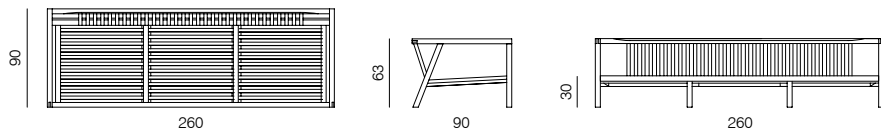

SPECIFICATIONS AND TECHNICAL DRAWING

STRUCTURE solid wood + oil or lacquer / outdoor oil

CUSHIONS fabric / waterproof fabric (removable)

PRODUCT INFORMATION WEBSITE

ARMCHAIR
dimensions 90 × 70 × 63 cm

2SEATER
dimensions 180 × 70 × 63 cm

3SEATER
dimensions 260 × 90 × 63 cm

SUNLOUNGER
dimensions 92 × 210 × 20 cm

LOW TABLE
dimensions 54 × 54 × 30 cm

BENCH
dimensions 108 × 54 × 30 cm