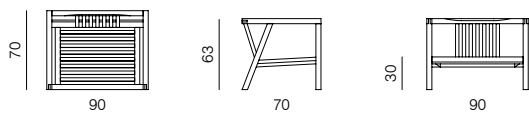

Umomoku collection

PRODUCT SHEET

prostorja

Umomoku collection

by 3LHD

Umomoku is an unobtrusive and simply designed line of comfortable outdoor furniture intended for lounging. The furniture construction consists of broad and narrow wooden slats of a square cross section that create a recognizable graphism in the design. Rich, sumptuous cushions create the visual identity of the entire collection. Modular nature of the Umomoku collection allows the users to combine multiple elements according to their needs, but also their individual use, both in the exterior and interior. It consists of an armchair, sofa, low table, bench, sunlounger and a tray.

SPECIFICATIONS AND TECHNICAL DRAWING

STRUCTURE solid wood + oil or lacquer / outdoor oil

CUSHIONS fabric / waterproof fabric (removable)

PRODUCT INFORMATION WEBSITE

ARMCHAIR
dimensions 90 × 70 × 63 cm

2SEATER
dimensions 180 × 70 × 63 cm

3SEATER
dimensions 260 × 90 × 63 cm

SUNLOUNGER
dimensions 92 × 210 × 20 cm

LOW TABLE
dimensions 54 × 54 × 30 cm

BENCH
dimensions 108 × 54 × 30 cm