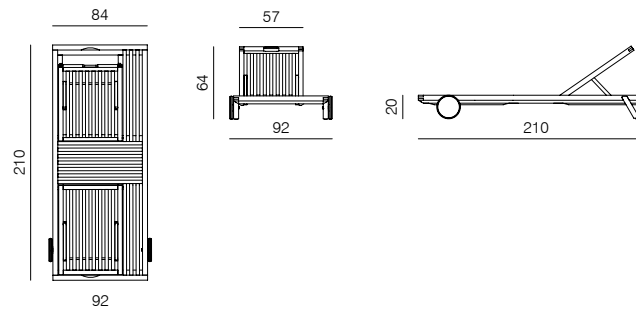

SPECIFICATIONS AND TECHNICAL DRAWING

STRUCTURE solid wood + oil or lacquer / outdoor oil

CUSHIONS fabric / waterproof fabric (removable)

PRODUCT INFORMATION WEBSITE

ARMCHAIR
dimensions 90 × 70 × 63 cm

2SEATER
dimensions 180 × 70 × 63 cm

3SEATER
dimensions 260 × 90 × 63 cm

SUNLOUNGER
dimensions 92 × 210 × 20 cm

LOW TABLE
dimensions 54 × 54 × 30 cm

BENCH
dimensions 108 × 54 × 30 cm