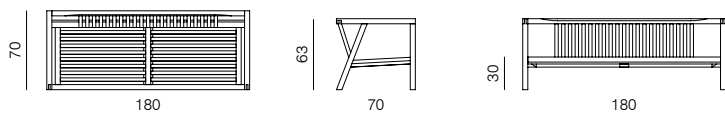

SPECIFICATIONS AND TECHNICAL DRAWING

STRUCTURE solid wood + oil or lacquer / outdoor oil

CUSHIONS fabric / waterproof fabric (removable)

PRODUCT INFORMATION WEBSITE

ARMCHAIR
dimensions 90 × 70 × 63 cm

2SEATER
dimensions 180 × 70 × 63 cm

3SEATER
dimensions 260 × 90 × 63 cm

SUNLOUNGER
dimensions 92 × 210 × 20 cm

LOW TABLE
dimensions 54 × 54 × 30 cm

BENCH
dimensions 108 × 54 × 30 cm