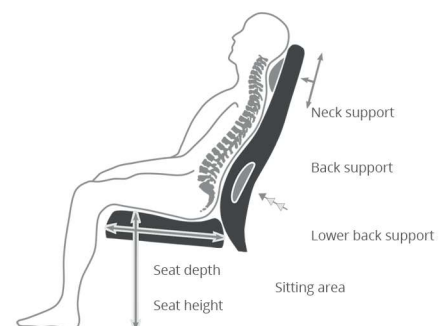

Plus 5900

Hans J. Frydendal

FARSTRUP
FURNITURE

About Plus 5900

Type	Size	Adjustable backrest	Lift module
Armchair recliner with seat lift	Width: 71 cm Depth: 72 cm Height: 116 cm	Rotary knob under the seat Handle next to seat (option) Electrical (option)	Manual (option) Electrical (option)

The dimensions of this are Width: 53 cm, Depth: 44 cm, Height: 40 cm and 45 cm in tilted position.

FARSTRUP
COMFORT®