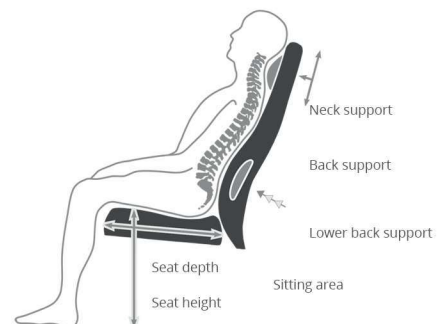

## About Nobel 8950

Type	Width	Depth	Height	Cover
Rocking chair	69 cm	72 cm	116 cm	fabric or leather
Footstool Nobel 8900 (option)	53 cm	44 cm	40/45 cm	fabric or leather

Frame: oak

Finish oak: untreated, natural lacquered, white oiled, natural stain, dark brown stain, black stain.

Cover: a wide range of quality **fabrics** (group A, B, C or D) to choose from De Ploeg, Danish Gabriel and Kvadrat or **genuine leather** from the Danish Sørensen Leather.

FARSTRUP  
COMFORT®