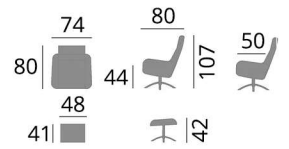

Runde

DesignNature

About Runde

(Unit of measurement cm)

Runde small

Runde

Runde Integrated footrests

Runde tilt

Runde is an ergonomic chair with 360 degree swivel and adjustable back/seat for the best possible comfort.

Comes in four variants - with recline, with integrated footrest, available in small and original size, with or without stool.

Choose from a wide selection of fabrics, leather or natural sheep skin, and three types of base.

Comes with an adjustable headrest.

Base

Base F5 in black, brushed steel or chrome

Base F9 and variety

Base F7 in black