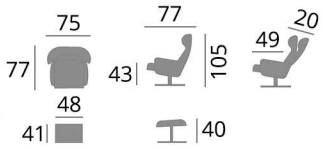

Runde

DesignNature

About Runde

(Unit of measurement cm)

Runde small

Runde

Runde Integrated footrests

Runde tilt

Runde is an ergonomic chair with 360 degree swivel and adjustable back/seat for the best possible comfort.

Comes in four variants - with recline, with integrated footrest, available in small and original size, with or without stool.

Choose from a wide selection of fabrics, leather or natural sheep skin, and three types of base.

Comes with an adjustable headrest.

Base

Base F5 in black, brushed steel or chrome

Base F9 and variety

Base F7 in black