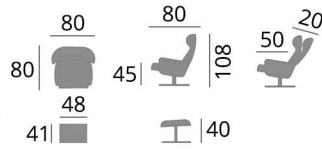

Runde

DesignNature

About Runde

(Unit of measurement cm)

Runde small

Runde

Runde Integrated footrests

Runde tilt

Runde is an ergonomic chair with 360 degree swivel and adjustable back/seat for the best possible comfort.

Comes in four variants - with recline, with integrated footrest, available in small and original size, with or without stool.