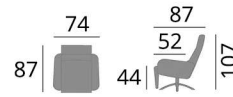

Runde

DesignNature

About Runde

(Unit of measurement cm)

Runde small

Runde

Runde Integrated footrests

Runde tilt

Runde is an ergonomic chair with 360 degree swivel and adjustable back/seat for the best possible comfort.

Comes in four variants - with recline, with integrated footrest, available in small and original size, with or without stool.