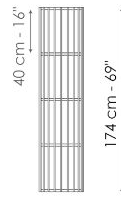

Data sheet

122 cm - 48"

42 cm - 17"

174 cm - 69"

182 cm - 72"

42 cm - 17"

174 cm - 69"

Arpa 122

Width: 122cm
Depth: 42cm
Height: 174cm

Arpa 182

Width: 182cm
Depth: 42cm
Height: 174cm

Finishes

SHELVES

Wood

Veneered wood
Walnut Canaletto

Veneered wood
Coal oak