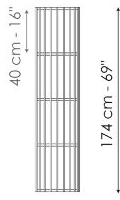

Data sheet

122 cm - 48"

42 cm - 17"

174 cm - 69"

182 cm - 72"

42 cm - 17"

174 cm - 69"

Arpa 122

Width: 122cm
Depth: 42cm
Height: 174cm

Arpa 182

Width: 182cm
Depth: 42cm
Height: 174cm

Finishes

SHELVES

Wood

Veneered wood
Walnut Canaletto

Veneered wood
Coal oak