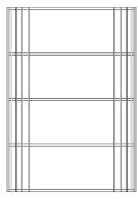

arranged along the perimeter, which acts as a structure and support for the wooden shelves which run uninterrupted along the entire length and width of the piece. The rounded ends of the shelves soften the profile of the bookcase, making it ideal for any space, whether domestic or otherwise.

Data sheet

122 cm - 48"

42 cm - 17"

174 cm - 69"

182 cm - 72"

42 cm - 17"

174 cm - 69"

Arpa 122

Width: 122cm
Depth: 42cm
Height: 174cm

Arpa 182

Width: 182cm
Depth: 42cm
Height: 174cm

Finishes

SHELVES

Wood

Veneered wood
Walnut Canaletto

Veneered wood
Coal oak