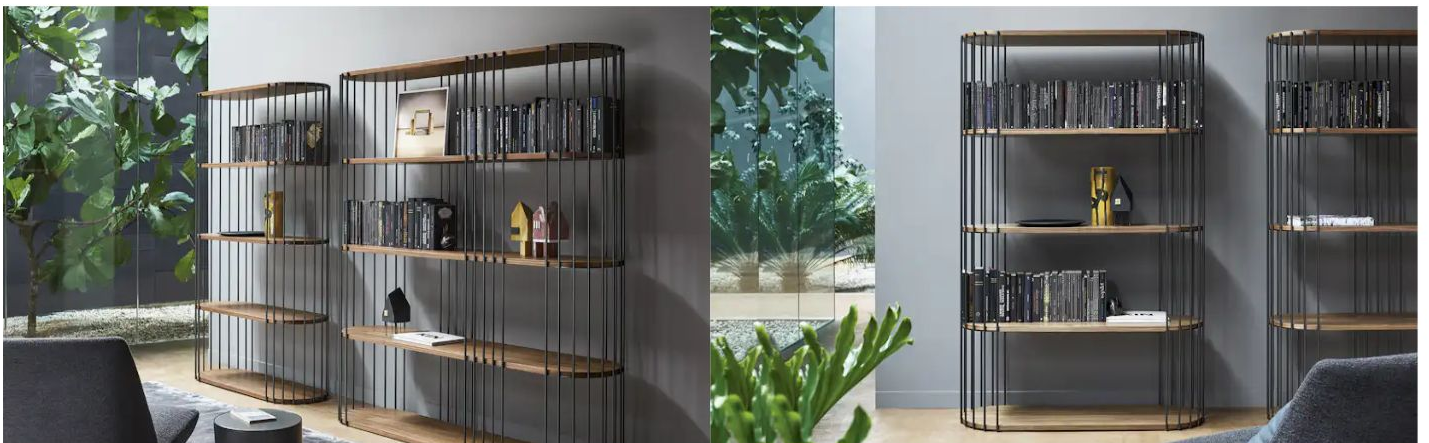

BONALDO

Arpa

A versatile instrument for contemporary furnishing, Arpa displays a “musical design” that lends itself to infinite interpretations, combining visual lightness and functionality of use. The design bookcase, whose name in Italian means “Harp”, is characterized by the sequence of metal uprights

arranged along the perimeter, which acts as a structure and support for the wooden shelves which run uninterrupted along the entire length and width of the piece. The rounded ends of the shelves soften the profile of the bookcase, making it ideal for any space, whether domestic or otherwise.