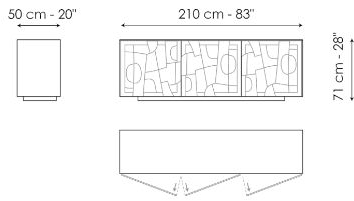

Data sheet

Image - plith base

Width: 210cm

Depth: 50cm

Height: 71cm

Image - feet

Width: 210cm

Depth: 50cm

Height: 79cm

Finishes

DOORS

Glass

Printed crystal
Metallic mirrored
bronze

Printed cristal
Metallic mirrored
lead

EXTERNAL STRUCTURE

Wood