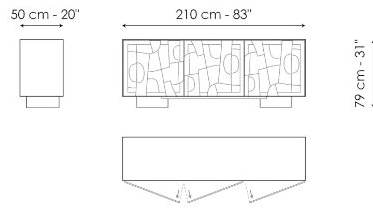

Data sheet

Image - plith base

Width: 210cm

Depth: 50cm

Height: 71cm

Image - feet

Width: 210cm

Depth: 50cm

Height: 79cm

Finishes

DOORS

Glass

Printed crystal
Metallic mirrored
bronze

Printed cristal
Metallic mirrored
lead

EXTERNAL STRUCTURE

Wood