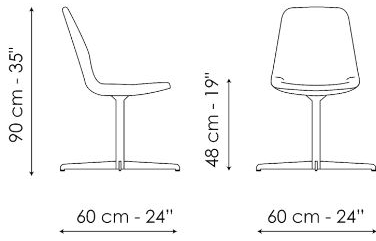

Memo

Width: 60cm

Depth: 60cm

Height: 90cm

Finishes

SWIVEL BASE

Metal

Painted metal
Mat white