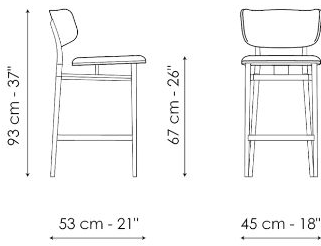

Data sheet

Noor too H 67

Width: 53cm

Depth: 45cm

Height: 93cm

Noor too H 77

Width: 53cm

Depth: 45cm

Height: 103cm

Finishes

LEGS

Metal

Painted metal
Mat white

Painted metal
Supreme anthracite

Painted metal
Mat dove grey

Painted metal
Mat brown