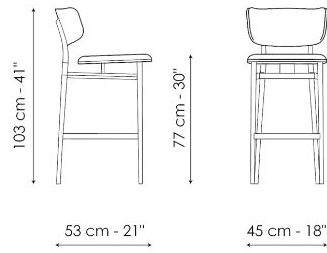

Data sheet

Noor too H 67

Width: 53cm

Depth: 45cm

Height: 93cm

Noor too H 77

Width: 53cm

Depth: 45cm

Height: 103cm

Finishes

LEGS

Metal

Painted metal
Mat white

Painted metal
Supreme anthracite

Painted metal
Mat dove grey

Painted metal
Mat brown