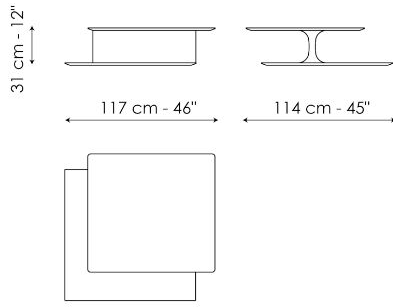

upper section which are connected by a vertical supporting element whose sinuous shapes soften the geometric rigour of the two flat tops. Remaining faithful to its source of inspiration, Kasumi strikes the observer as a genuine stage on which to present objects.

Data sheet

Kasumi

Width: 117cm

Depth: 114cm

Height: 31cm

Finishes

FRAME

Wood