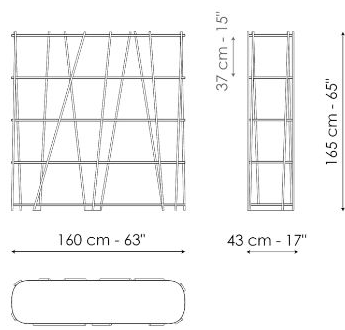

Data sheet

Twigs 67

Width: 67cm

Depth: 43cm

Height: 165cm

Twigs 160

Width: 160cm

Depth: 43cm

Height: 165cm

Finishes

SHELVES

Wood

Lacquered wood
Mat bronze

Lacquered wood
Mat lead

Lacquered wood
Mat bordeaux

FRAME