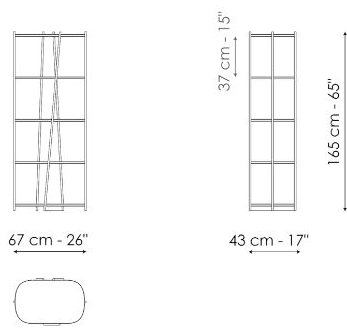

BONALDO

Twigs

Designer: **Marconato and Zappa**

The design of the Twigs bookcase plays on the alternation between geometric order and natural randomness. Order is indicated by the regular rhythm of the horizontal wooden shelves, while the element of randomness is established by the supporting structure formed by thin metal tubes arranged

Data sheet

Twigs 67

Width: 67cm

Depth: 43cm

Height: 165cm

Twigs 160

Width: 160cm

Depth: 43cm

Height: 165cm

Finishes

SHELVES

Wood

Lacquered wood
Mat bronze

Lacquered wood
Mat lead

Lacquered wood
Mat bordeaux

FRAME