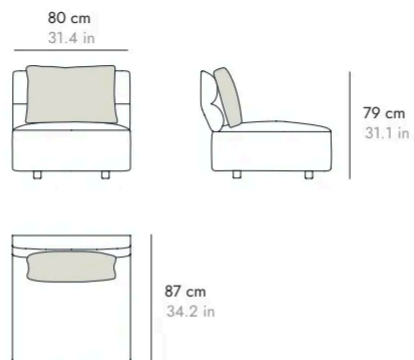

FABRIC (INT 2.7 m EXT 0.95 m x 1.4 m) (INT 106.2" EXT 37.4" x 55.1") LEATHER (INT 4.65 m EXT 1.64 m x 1.4 m) (INT 183" EXT 64.5" x 55.1")