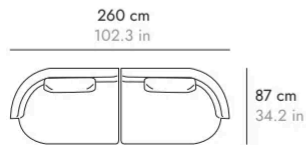

SENA

BY CHRISTOPHE PILLET, 2023

punt

DIMENSIONS DIMENSIONES

SEN504 Upholstered module (90°) + one back cushion. Módulo tapizado (90°) + un cojín de respaldo

FABRIC (INT 3.5 m EXT 1.35 m x 1.4 m) (INT 137.7" EXT 53.1" x 55.1") LEATHER (INT 6.02 m EXT 2.33 m x 1.4 m) (INT 237" EXT 91.7" x 55.1")

OPTIONAL EXTRA BACK CUSHION COJÍN DE RESPALDO EXTRA OPCIONAL

SENC01

FABRIC (0.85 m x 1.4 m) (33.46" x 55.1") LEATHER (1.47 m x 1.4 m) (57.8" x 55.1")

EXAMPLES OF COMBINATIONS EJEMPLOS DE COMBINACIONES

1. SEN501 + SEN502

2. SEN501 + SEN503 + SEN502

3. SEN501 + SEN504 + SEN502

4. SEN501 + SEN504 + SEN503 + SEN502

5. SEN501 + SEN503 + SEN504 + SEN503 + SEN502

6. SEN501 + SEN504 + SEN503 + SEN505 + SEN502

The measurements of the Sena sofa compositions are approximate, they may vary by a few centimetres due to the union of the modules.