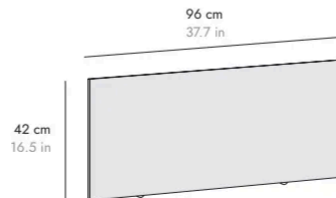

STOCKHOLM

BY MARIO RUIZ, 2022

punt

ACCESSORIES ACCESORIOS

STE032 Aluminium sliding panel
Panel corredero de aluminio