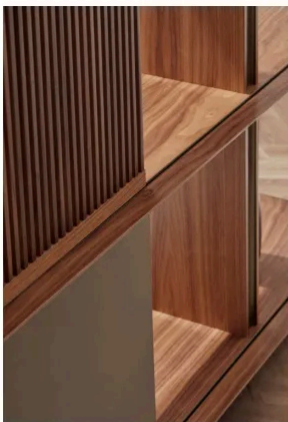

DETAILS DETALLES