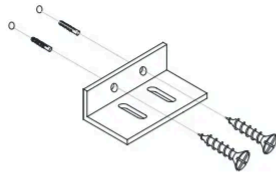

STOCKHOLM

BY MARIO RUIZ, 2022

punt

ACCESSORIES ACCESORIOS

STE032 Aluminium sliding panel
Panel corredero de aluminio

STE033 Slatted wood sliding panel
Panel alistonado de madera

HARDWARE HERRAJES

70195

Hardware for wall-mounting Stockholm bookcases. Included in the hardware box of the order.

Herrajes para fijar a pared las librerías Stockholm. Incluidos en la caja de herrajes del pedido.

STOCKHOLM

BY MARIO RUIZ, 2022