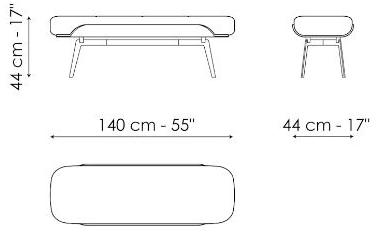

Data sheet

Olos bench

Width: 140cm

Depth: 44cm

Height: 44cm

Finishes

FRAME

Wood