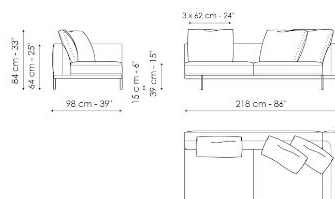

End section sofa 218

Width: 218cm
Depth: 98cm
Height: 84cm