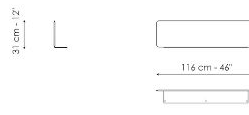

**Penisola 192**  
 Width: 192cm  
 Depth: 98cm  
 Height: 84cm

**Penisola 144**  
 Width: 144cm  
 Depth: 98cm  
 Height: 84cm

**Meridiana**  
 Width: 242cm  
 Depth: 98cm  
 Height: 84cm

**Chaise longue**  
 Width: 170cm  
 Depth: 98cm  
 Height: 84cm

**Chaise large**  
 Width: 218cm  
 Depth: 96cm  
 Height: 84cm

**Pouf**  
 Width: 144cm  
 Depth: 72cm  
 Height: 39cm

**Pouf with tray**  
 Width: 144cm  
 Depth: 72cm  
 Height: 39cm

**Magazine holder armrest**

Width: 95cm

Depth: 24cm

Height: 27cm

**Coffee table**

Width: 68cm

Depth: 24cm

Height: 27cm

**Armrest 116**

Width: 116cm

Depth: cm

Height: 31cm

**Armrest 68**

Width: 68cm

Depth: cm

Height: 31cm