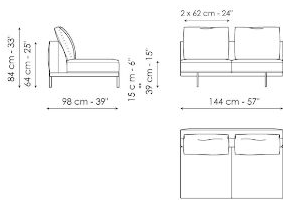

## End section sofa with tray 218

Width: 218cm  
Depth: 98cm  
Height: 84cm

## Center section 216

Width: 216cm  
Depth: 98cm  
Height: 84cm

**Center section 192**

Width: 192cm  
 Depth: 98cm  
 Height: 84cm

**Center section 144**

Width: 144cm  
 Depth: 98cm  
 Height: 84cm

**Center section with tray 264**

Width: 264cm  
 Depth: 98cm  
 Height: 84cm

**Center section with tray 240**

Width: 240cm  
 Depth: 98cm  
 Height: 84cm

**Center section with tray 192**

Width: 192cm  
 Depth: 98cm  
 Height: 84cm

**Dormeuse 242**

Width: 116cm

Depth: cm

Height: 31cm

**Armrest 68**

Width: 68cm

Depth: cm

Height: 31cm