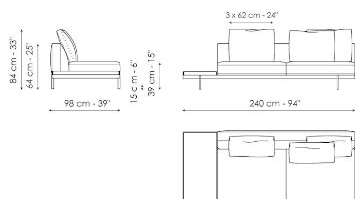

## End section sofa with tray 218

Width: 218cm  
Depth: 98cm  
Height: 84cm

## Center section 216

Width: 216cm  
Depth: 98cm  
Height: 84cm

**Center section 192**

Width: 192cm  
 Depth: 98cm  
 Height: 84cm

**Center section 144**

Width: 144cm  
 Depth: 98cm  
 Height: 84cm

**Center section with tray 264**

Width: 264cm  
 Depth: 98cm  
 Height: 84cm

**Center section with tray 240**

Width: 240cm  
 Depth: 98cm  
 Height: 84cm

**Center section with tray 192**

Width: 192cm  
 Depth: 98cm  
 Height: 84cm

**Dormeuse 242**

Width: 116cm

Depth: cm

Height: 31cm

**Armrest 68**

Width: 68cm

Depth: cm

Height: 31cm