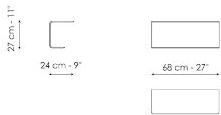

**Penisola 192**  
 Width: 192cm  
 Depth: 98cm  
 Height: 84cm

**Penisola 144**  
 Width: 144cm  
 Depth: 98cm  
 Height: 84cm

**Meridiana**  
 Width: 242cm  
 Depth: 98cm  
 Height: 84cm

**Chaise longue**  
 Width: 170cm  
 Depth: 98cm  
 Height: 84cm

**Chaise large**  
 Width: 218cm  
 Depth: 96cm  
 Height: 84cm

**Pouf**  
 Width: 144cm  
 Depth: 72cm  
 Height: 39cm

**Pouf with tray**  
 Width: 144cm  
 Depth: 72cm  
 Height: 39cm

**Magazine holder armrest**

Width: 95cm

Depth: 24cm

Height: 27cm

**Coffee table**

Width: 68cm

Depth: 24cm

Height: 27cm

**Armrest 116**

Width: 116cm

Depth: cm

Height: 31cm

**Armrest 68**

Width: 68cm

Depth: cm

Height: 31cm