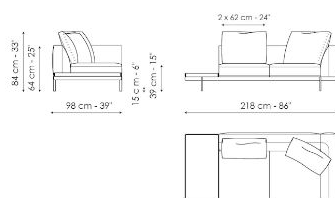

End section sofa with tray 218

Width: 218cm
Depth: 98cm
Height: 84cm