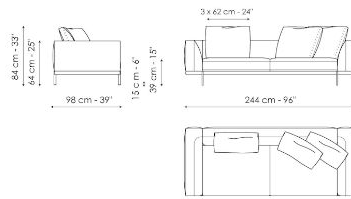

Sofa 244

Width: 244cm
Depth: 98cm
Height: 84cm