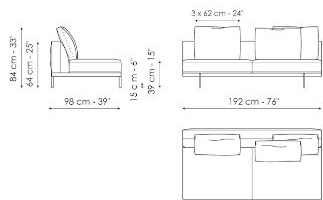

## End section sofa with tray 266

Width: 266cm  
Depth: 98cm  
Height: 84cm

## End section sofa with tray 218

Width: 218cm  
Depth: 98cm  
Height: 84cm

## Center section 216

Width: 216cm  
Depth: 98cm  
Height: 84cm

**Center section 192**

Width: 192cm  
 Depth: 98cm  
 Height: 84cm

**Center section 144**

Width: 144cm  
 Depth: 98cm  
 Height: 84cm

**Center section with tray 264**

Width: 116cm

Depth: cm

Height: 31cm

**Armrest 68**

Width: 68cm

Depth: cm

Height: 31cm