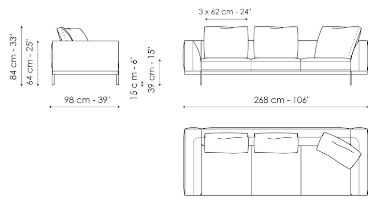

Data sheet

Sofa 268

Width: 268cm
Depth: 98cm
Height: 84cm