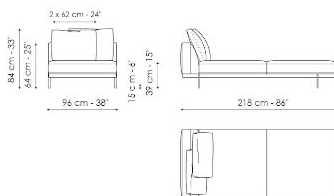

## Center section 216

Width: 216cm  
Depth: 98cm  
Height: 84cm

**Center section 192**

Width: 192cm  
 Depth: 98cm  
 Height: 84cm

**Center section 144**

Width: 144cm  
 Depth: 98cm  
 Height: 84cm

**Center section with tray 264**

**Penisola 192**  
 Width: 192cm  
 Depth: 98cm  
 Height: 84cm

**Penisola 144**  
 Width: 144cm  
 Depth: 98cm  
 Height: 84cm

**Meridiana**  
 Width: 242cm  
 Depth: 98cm  
 Height: 84cm

**Chaise longue**  
 Width: 170cm  
 Depth: 98cm  
 Height: 84cm

**Chaise large**  
 Width: 218cm  
 Depth: 96cm  
 Height: 84cm

**Pouf**  
 Width: 144cm  
 Depth: 72cm  
 Height: 39cm

**Pouf with tray**  
 Width: 144cm  
 Depth: 72cm  
 Height: 39cm

**Magazine holder armrest**

Width: 116cm

Depth: cm

Height: 31cm

**Armrest 68**

Width: 68cm

Depth: cm

Height: 31cm