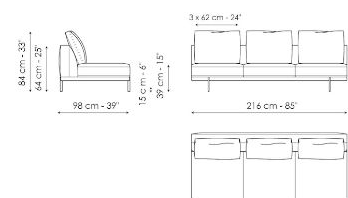

## End section sofa 218

Width: 218cm  
Depth: 98cm  
Height: 84cm

## End section sofa 170

Width: 170cm  
Depth: 98cm  
Height: 84cm

## End section sofa with tray 266

Width: 266cm  
Depth: 98cm  
Height: 84cm

## Center section 216

Width: 216cm  
Depth: 98cm  
Height: 84cm

**Center section 192**

Width: 192cm  
 Depth: 98cm  
 Height: 84cm

**Center section 144**

Width: 144cm  
 Depth: 98cm  
 Height: 84cm

**Center section with tray 264**