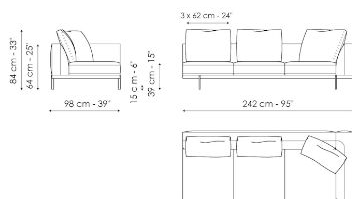

## Sofa 268

Width: 268cm  
Depth: 98cm  
Height: 84cm

## Sofa 244

Width: 244cm  
Depth: 98cm  
Height: 84cm

## Sofa 196

Width: 196cm  
Depth: 98cm  
Height: 84cm

Width: 116cm

Depth: cm

Height: 31cm

**Armrest 68**

Width: 68cm

Depth: cm

Height: 31cm