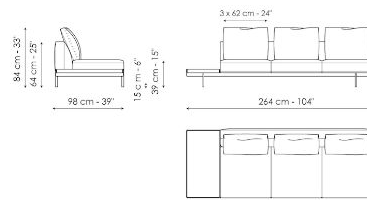

## End section sofa with tray 218

Width: 218cm  
Depth: 98cm  
Height: 84cm

## Center section 216

Width: 216cm  
Depth: 98cm  
Height: 84cm

**Center section 192**

Width: 192cm  
 Depth: 98cm  
 Height: 84cm

**Center section 144**

Width: 144cm  
 Depth: 98cm  
 Height: 84cm

**Center section with tray 264**

Width: 264cm  
 Depth: 98cm  
 Height: 84cm

**Center section with tray 240**

Width: 240cm  
 Depth: 98cm  
 Height: 84cm

**Center section with tray 192**

Width: 192cm  
 Depth: 98cm  
 Height: 84cm

**Dormeuse 242**

Width: 116cm

Depth: cm

Height: 31cm

**Armrest 68**

Width: 68cm

Depth: cm

Height: 31cm