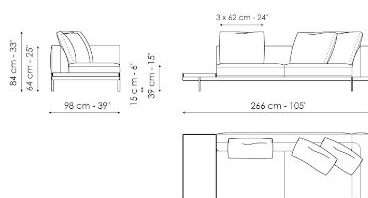

End section sofa with tray 266

Width: 266cm
Depth: 98cm
Height: 84cm