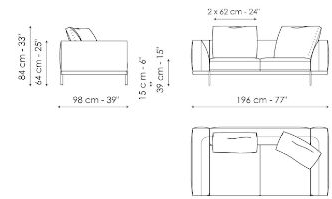

## Sofa 268

Width: 268cm  
Depth: 98cm  
Height: 84cm

## Sofa 244

Width: 244cm  
Depth: 98cm  
Height: 84cm

## Center section 216

Width: 216cm  
Depth: 98cm  
Height: 84cm

**Center section 192**

Width: 192cm  
 Depth: 98cm  
 Height: 84cm

**Center section 144**

Width: 144cm  
 Depth: 98cm  
 Height: 84cm

**Center section with tray 264**

Width: 116cm

Depth: cm

Height: 31cm

**Armrest 68**

Width: 68cm

Depth: cm

Height: 31cm