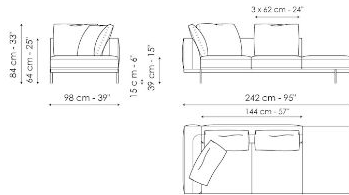

Width: 264cm  
 Depth: 98cm  
 Height: 84cm

**Center section with tray 240**

Width: 240cm  
 Depth: 98cm  
 Height: 84cm

**Center section with tray 192**

Width: 192cm  
 Depth: 98cm  
 Height: 84cm

**Dormeuse 242**

Width: 242cm  
 Depth: 98cm  
 Height: 84cm

**Dormeuse 218**

Width: 218cm  
 Depth: 98cm  
 Height: 84cm

**Dormeuse 170**

Width: 170cm  
 Depth: 98cm  
 Height: 84cm

**Penisola 216**

Width: 216cm  
 Depth: 98cm  
 Height: 84cm

**Penisola 192**  
 Width: 192cm  
 Depth: 98cm  
 Height: 84cm

**Penisola 144**  
 Width: 144cm  
 Depth: 98cm  
 Height: 84cm

**Meridiana**  
 Width: 242cm  
 Depth: 98cm  
 Height: 84cm

**Chaise longue**  
 Width: 170cm  
 Depth: 98cm  
 Height: 84cm

**Chaise large**  
 Width: 218cm  
 Depth: 96cm  
 Height: 84cm

**Pouf**  
 Width: 144cm  
 Depth: 72cm  
 Height: 39cm

**Pouf with tray**  
 Width: 144cm  
 Depth: 72cm  
 Height: 39cm

**Magazine holder armrest**