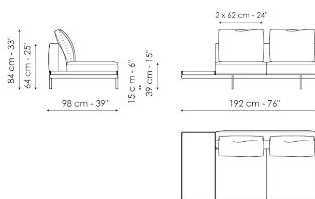

## End section sofa with tray 218

Width: 218cm  
Depth: 98cm  
Height: 84cm

## Center section 216

Width: 216cm  
Depth: 98cm  
Height: 84cm

**Center section 192**

Width: 192cm  
 Depth: 98cm  
 Height: 84cm

**Center section 144**

Width: 144cm  
 Depth: 98cm  
 Height: 84cm

**Center section with tray 264**

Width: 264cm  
 Depth: 98cm  
 Height: 84cm

**Center section with tray 240**

Width: 240cm  
 Depth: 98cm  
 Height: 84cm

**Center section with tray 192**

Width: 192cm  
 Depth: 98cm  
 Height: 84cm

**Dormeuse 242**

Width: 116cm

Depth: cm

Height: 31cm

**Armrest 68**

Width: 68cm

Depth: cm

Height: 31cm