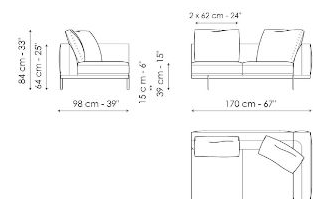

End section sofa 170

Width: 170cm
Depth: 98cm
Height: 84cm