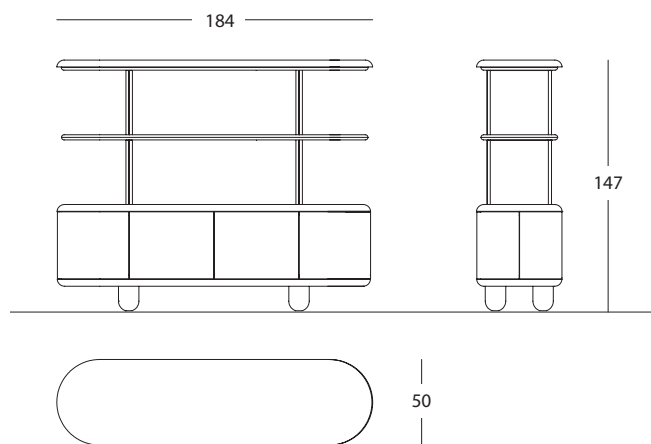

CABINET EXPLORER 184

	CM	KG
Cabinet explorer 184 XL	184x50x147	170