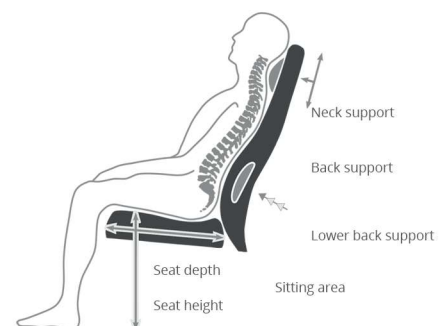

Plus 5910

Hans J. Frydendal

FARSTRUP
FURNITURE

About Plus 5910

Type

Armchair recliner
with seat lift

Size

Width: 71 cm
Depth: 72 cm
Height: 116 cm
Seat width: 51 cm

Adjustable backrest

Rotary knob under the seat
Handle next to seat (option)
Electrical (option)

Lift module

Manual (option)
Electrical (option)

Frame: Beech or oak

Beech or oak & Finish : Beech untreated, Beech natural lacquer, Beech white pigmented lacquer, Beech white oiled, Beech Cherry stained, Beech Teak stained, Beech Mahogany stained, Beech Black stained. Oak Untreated, Oak Natural lacquer, Oak White pigmented lacquer, Oak White oiled, Oak Oiled, Oak Dark brown stained, Oak Black stained

The dimensions of this are Width: 53 cm, Depth: 44 cm, Height: 40 cm and 45 cm in tilted position.

FARSTRUP
COMFORT®